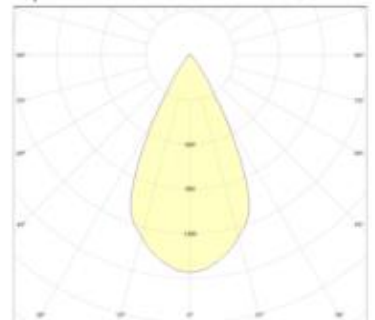

Dimmable: yes

Recommended dimmer: www.sigor.de/dimmerliste

950 lm	luminous flux [lm]
14,00 Watt	rated power
3000-1800 K	colour temperature
Ra>90	colour rendering
3 sdcm	colour consistency
50°	beam angle
weiß	Colour housing
IP30	type of protection
0° - 30°C	temperature range in operation
0,9	power factor
220-240 V AC	voltage
50-60 Hz	operating frequency
71 mA	current
14 kWh/1000h	energy consumption
0,2 s	warm-up time up to 60% of the full light output
0,1 s	starting time
Ø 50.000 h	nominal life time
L80B10	rated life time L70/B50
	lumen maintenance factor at the end of the nominal life

Spectral power distribution
in the range 180 - 800 nm

www.sigor.de

LED: Bridgelux Vesta Series Dim-To-Warm
Optik: Bartenbach Linse 50° UGR 15

4811701

Nivo Einbaubauleuchte fix 111mm 50° weiß

Manual:

https://shop.sigor.de/media/pdf/4811701_manual.pdf