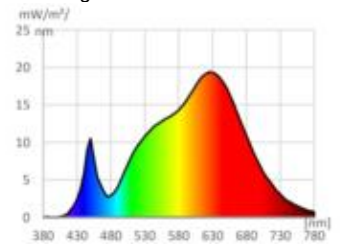

Datasheet
4811701

Nivo Einbaubauleuchte fix 111mm 50° weiß

A novel form of lighting: The Nivo® luminaire series offers uniform high-precision illumination with a clearly defined beam angle and a gently tapering light cone. The key to this innovation lies in an advanced High-Tech hybrid lens, which serves as the core of the luminaire series. It operates on an innovative optical principle that optimally combines the physical phenomena of refraction and reflection. Precisely calculated micro facets redirect the light rays before they exit, ensuring even, streak-free light distribution. This results in a pleasing, glare-free light with natural shadows. The lens's facets form an organically inspired ornament, providing an exquisite contrast to the minimalist design. Thanks to its wide range of variations, a suitable solution can be found for any application within the object. Those in search of a sophisticated lighting solution that excels in both aesthetics and functionality while boasting exceptional durability will discover an appealing new alternative in the Nivo® luminaire series.

Dimmable: yes

Recommended dimmer: www.sigor.de/dimmerliste

950 lm	luminous flux [lm]
14,00 Watt	rated power
3000-1800 K	colour temperature
Ra>90	colour rendering
3 sdcm	colour consistency
50°	beam angle
weiß	Colour housing
IP30	type of protection
0° - 30°C	temperature range in operation
0,9	power factor
220-240 V AC	voltage
50-60 Hz	operating frequency
71 mA	current
14 kWh/1000h	energy consumption
0,2 s	warm-up time up to 60% of the full light output
0,1 s	starting time
Ø 50.000 h	nominal life time
L80B10	rated life time L70/B50
	lumen maintenance factor at the end of the nominal life

Spectral power distribution
in the range 180 - 800 nm

www.sigor.de

LED: Bridgelux Vesta Series Dim-To-Warm
Optik: Bartenbach Linse 50° UGR 15

4811701

Nivo Einbaubauleuchte fix 111mm 50° weiß

Manual:

https://shop.sigor.de/media/pdf/4811701_manual.pdf