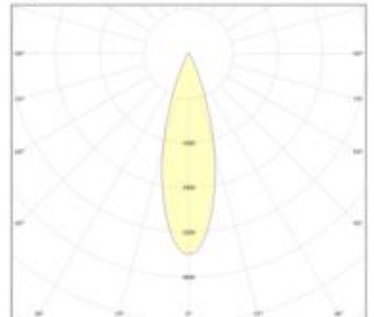

www.sigor.de

LED: Bridgelux Vesta Series Dim-To-Warm
Optik: Bartenbach Linse 36° UGR 13