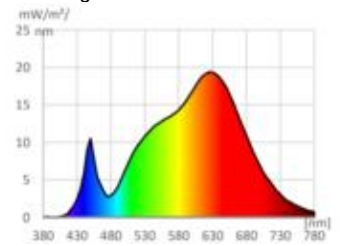

Dimmable yes

Recommended dimmer: www.sigor.de/dimmerliste

970 lm	luminous flux [lm]
14,00 Watt	rated power
3000-1800 K	colour temperature
Ra>90	colour rendering
3 sdcm	colour consistency
36°	beam angle
weiß	Colour housing
IP30	type of protection
0° - 30°C	temperature range in operation
0,9	power factor
220-240 V AC	voltage
50-60 Hz	operating frequency
71 mA	current
14 kWh/1000h	energy consumption
0,2 s	warm-up time up to 60% of the full light output
0,1 s	starting time
Ø 50.000 h	nominal life time
L80B10	rated life time L70/B50
	lumen maintenance factor at the end of the nominal life

Spectral power distribution
in the range 180 - 800 nm

www.sigor.de

LED: Bridgelux Vesta Series Dim-To-Warm
Optik: Bartenbach Linse 36° UGR 13

4812101

Nivo Pendelleuchte Aufbau 36° weiß

Manual:

https://shop.sigor.de/media/pdf/4812101_manual.pdf