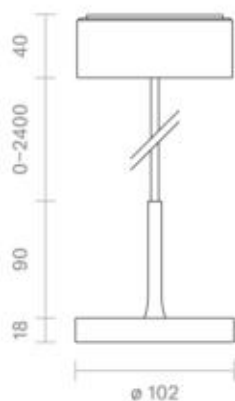

Dimmable yes

Recommended dimmer: www.sigor.de/dimmerliste

970 lm	luminous flux [lm]
14,00 Watt	rated power
3000-1800 K	colour temperature
Ra>90	colour rendering
3 sdcm	colour consistency
36°	beam angle
weiß	Colour housing
IP30	type of protection
0° - 30°C	temperature range in operation
0,9	power factor
220-240 V AC	voltage
50-60 Hz	operating frequency
71 mA	current
14 kWh/1000h	energy consumption
0,2 s	warm-up time up to 60% of the full light output
0,1 s	starting time
Ø 50.000 h	nominal life time
L80B10	rated life time L70/B50
	lumen maintenance factor at the end of the nominal life

Spectral power distribution
in the range 180 - 800 nm

www.sigor.de

LED: Bridgelux Vesta Series Dim-To-Warm
Optik: Bartenbach Linse 36° UGR 13

4812101

Nivo Pendelleuchte Aufbau 36° weiß

Manual:

https://shop.sigor.de/media/pdf/4812101_manual.pdf