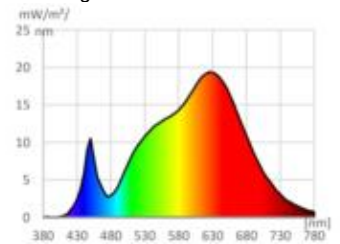

Recommended dimmer: [www.sigor.de/dimmerliste](http://www.sigor.de/dimmerliste)

950 lm	luminous flux [lm]
14,00 Watt	rated power
3000-1800 K	colour temperature
Ra>90	colour rendering
3 sdcm	colour consistency
50°	beam angle

schwarz	Colour housing
IP30	type of protection
0° - 30°C	temperature range in operation

0,9	power factor
220-240 V AC	voltage
50-60 Hz	operating frequency
71 mA	current
14 kWh/1000h	energy consumption
0,2 s	warm-up time up to 60% of the full light output
0,1 s	starting time

Ø 50.000 h	nominal life time
L80B10	rated life time L70/B50
	lumen maintenance factor at the end of the nominal life

Spectral power distribution  
in the range 180 - 800 nm

[www.sigor.de](http://www.sigor.de)