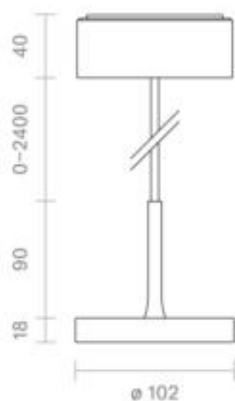

4812201

Nivo Pendelleuchte Aufbau 50° schwarz