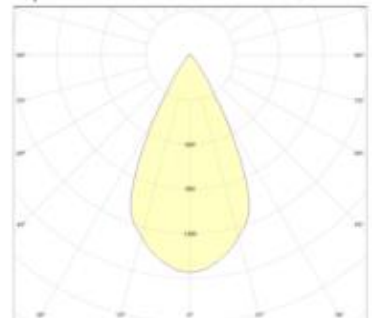

www.sigor.de

LED: Bridgelux Vesta Series Dim-To-Warm
Optik: Bartenbach Linse 50° UGR 15