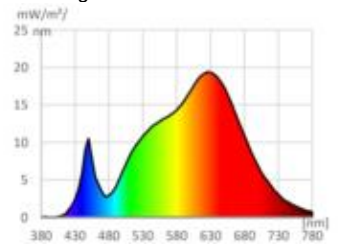

Dimmable yes

Recommended dimmer: www.sigor.de/dimmerliste

970 lm	luminous flux [lm]
14,00 Watt	rated power
3000-1800 K	colour temperature
Ra>90	colour rendering
3 sdcm	colour consistency
36°	beam angle
weiß	Colour housing
IP30	type of protection
0° - 30°C	temperature range in operation
0,9	power factor
220-240 V AC	voltage
50-60 Hz	operating frequency
66 mA	current
14 kWh/1000h	energy consumption
0,2 s	warm-up time up to 60% of the full light output
0,1 s	starting time
Ø 50.000 h	nominal life time
L80B10	rated life time L70/B50
	lumen maintenance factor at the end of the nominal life

Spectral power distribution
in the range 180 - 800 nm

www.sigor.de

LED: Bridgelux Vesta Series Dim-To-Warm
Optik: Bartenbach Linse 36° UGR 13

4812501

Nivo Pendelleuchte Einbau 36° weiß

Manual:

https://shop.sigor.de/media/pdf/4812501_manual.pdf