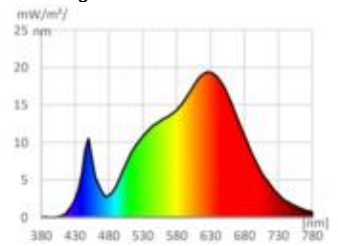

Dimmable yes

Recommended dimmer: [www.sigor.de/dimmerliste](http://www.sigor.de/dimmerliste)

|             |                    |
|-------------|--------------------|
| 950 lm      | luminous flux [lm] |
| 14,00 Watt  | rated power        |
| 3000-1800 K | colour temperature |
| Ra>90       | colour rendering   |
| 3 sdcm      | colour consistency |
| 50°         | beam angle         |

Spectral power distribution  
in the range 180 - 800 nm

[www.sigor.de](http://www.sigor.de)

LED: Bridgelux Vesta Series Dim-To-Warm  
Optik: Bartenbach Linse 50° UGR 15

4812601

Nivo Pendelleuchte Einbau 50° schwarz