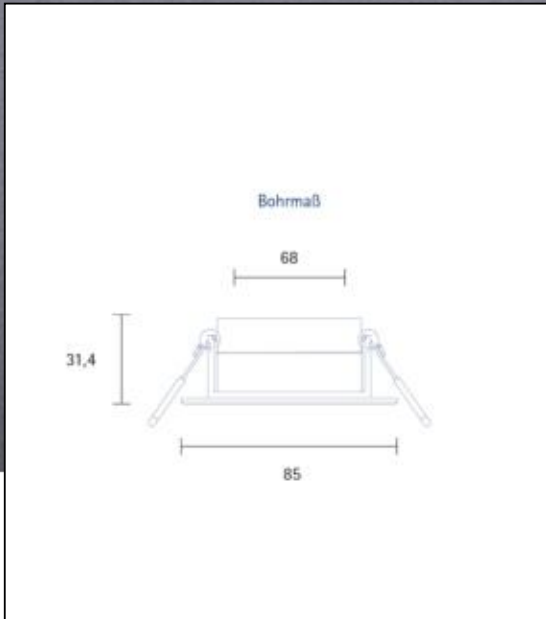

**Civilight**  
5420133

---

A	G
B	
C	
D	
E	
F	
G	

---

**6** kWh/1000h

2019/2015

5420133

Einbauleuchte HALED 85mm weiss