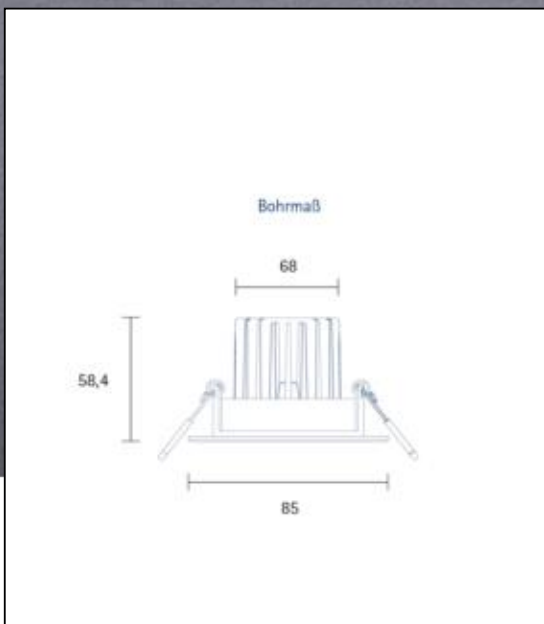

Recommended dimmer: www.sigor.de/dimmerliste

620 lm	luminous flux [lm]
10,00 Watt	rated power
3000 K	colour temperature
Ra>95	colour rendering
sdcn	colour consistency
36°	beam angle
weiß	Colour housing
IP20	type of protection
-20° - 40°C	temperature range in operation
	power factor
230 V AC	voltage
50/60 Hz	operating frequency
mA	current
10 kWh/100h	energy consumption
<1,0 s	warm-up time up to 60% of the full light output
<0,5 s	starting time
Ø 25.000 h	nominal life time
L70B50	rated life time L70/B50
0.7	lumen maintenance factor at the end of the nominal life

ENERGY

Sigor
5420533

A
B
C
D
E
F
G

9 kWh/1000h

2019/2015

5420533

Einbauleuchte HALED 85mm weiss

Manual: