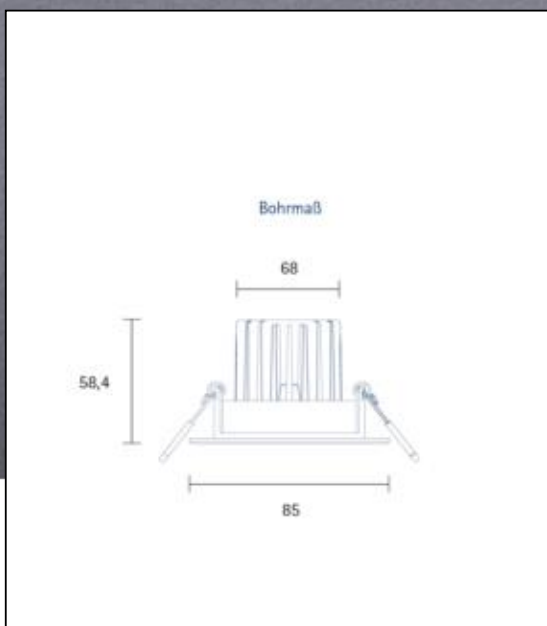

5420733

Einbauleuchte HALED 85mm nickel

Manual:

<https://shop.sigor.de/media/pdf/5420733_manual.pdf>

as of: 01.02.2022

Page: 2