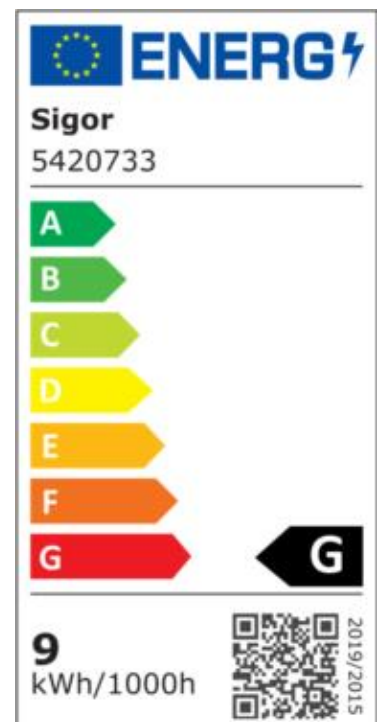

Datasheet
5420733

Einbauleuchte HALED 85mm nickel

Dimmable yes

Our 10W **recessed downlight HALED** from Civilight is our premium downlight product. The unique reflector perfectly imitates that of a halogen variant. The reflector can be tilted up to 50°. Due to the high color rendering index, an almost daylight-like color rendering is guaranteed. >The recessed downlight is equipped with the latest LED technology and thus has a high dimmer compatibility. The power supply is provided by an integrated driver. Especially important in the object: we offer 3 years warranty and vouch for the high quality workmanship and durability. If you would like to know with which dimmers this product is compatible, please follow the link to the test results from our own workshop.

Recommended dimmer: www.sigor.de/dimmerliste

620 lm	luminous flux [lm]
10,00 Watt	rated power
3000 K	colour temperature
Ra>95	colour rendering
sdcn	colour consistency
36°	beam angle
nickel	Colour housing
IP20	type of protection
-20° - 40°C	temperature range in operation
	power factor
230 V AC	voltage
50/60 Hz	operating frequency
mA	current
10 kWh/100h	energy consumption
<1,0 s	warm-up time up to 60% of the full light output
<0,5 s	starting time
Ø 25.000 h	nominal life time
L70B50	rated life time L70/B50
0.7	lumen maintenance factor at the end of the nominal life