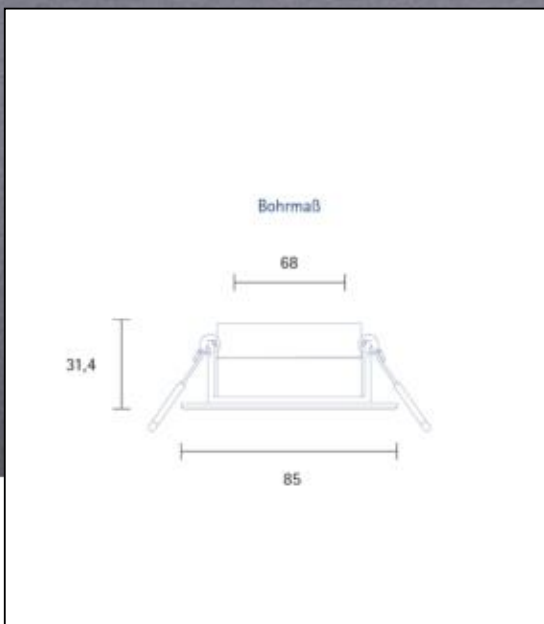

Dimmable:

Recommended dimmer: www.sigor.de/dimmerliste

400 lm	luminous flux [lm]
6,00 Watt	rated power
2700-2300 K	colour temperature
Ra>90	colour rendering
5 sdcm	colour consistency
36°	beam angle
Alu gebürstet	Colour housing
IP20	type of protection
-20° - 40°C	temperature range in operation
0.8	power factor
230 V AC	voltage
50/60 Hz	operating frequency
30 mA	current
6 kWh/1000	energy consumption
<1.0 s	warm-up time up to 60% of the full light output
<0.5 s	starting time
Ø 25.000 h	nominal life time
L70B50	rated life time L70/B50
0.7	lumen maintenance factor at the end of the nominal life

as of: 03.02.2022

Page: 1

5421033

Einbauleuchte HALED 85mm alu gebürstet

Manual:

https://shop.sigor.de/media/pdf/5421033_manual.pdf

as of: 03.02.2022

Page: 2