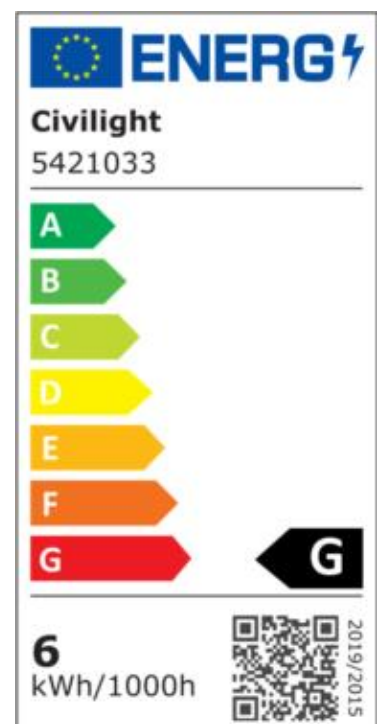

Datasheet

5421033

Einbauleuchte HALED 85mm alu gebürstet

Our 6W **recessed downlight HALED** from Civilight is our premium downlight product. The unique reflector perfectly imitates that of a halogen variant. The reflector can be tilted up to 50°. Due to the high color rendering index, an almost daylight-like color rendering is guaranteed. The recessed downlight features Civilight's Dim-To-Warm technology. It features the lowering of the light color when dimming from 2,700K to 2,300K, just like a traditional incandescent lamp. The recessed luminaire is equipped with the latest LED technology and thus has high dimmer compatibility. The power supply is provided by an integrated driver. Especially important in the object: we offer 3-year warranty and vouch for the high-quality workmanship and durability. If you would like to know with which dimmers this product is compatible, please follow the link to the test results from our own workshop.

Dimmable:

Recommended dimmer: www.sigor.de/dimmerliste

400 lm	luminous flux [lm]
6,00 Watt	rated power
2700-2300 K	colour temperature
Ra>90	colour rendering
5 sdcm	colour consistency
36°	beam angle
Alu gebürstet	Colour housing
IP20	type of protection
-20° - 40°C	temperature range in operation
0.8	power factor
230 V AC	voltage
50/60 Hz	operating frequency
30 mA	current
6 kWh/1000	energy consumption
<1.0 s	warm-up time up to 60% of the full light output
<0.5 s	starting time
Ø 25.000 h	nominal life time
L70B50	rated life time L70/B50
0.7	lumen maintenance factor at the end of the nominal life