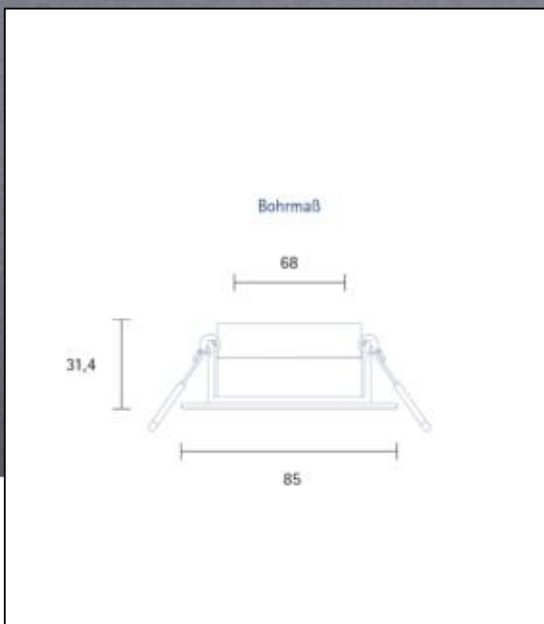

Dimmable yes

Recommended dimmer: www.sigor.de/dimmerliste

400 lm	luminous flux [lm]
6,00 Watt	rated power
3000 K	colour temperature
Ra>90	colour rendering
3 sdcm	colour consistency
36°	beam angle
Alu gebürstet	Colour housing
IP20	type of protection
-20° - 40°C	temperature range in operation
0.8	power factor
230 V AC	voltage
50/60 Hz	operating frequency
30 mA	current
6 kWh/1000	energy consumption
<1.0 s	warm-up time up to 60% of the full light output
<0.5 s	starting time
Ø 25.000 h	nominal life time
L70B50	rated life time L70/B50
0.7	lumen maintenance factor at the end of the nominal life

as of: 03.02.2022

Page: 1

5421133

Einbauleuchte HALELED 85mm alu gebürstet

Manual:

https://shop.sigor.de/media/pdf/5421133_manual.pdf

as of: 03.02.2022

Page: 2