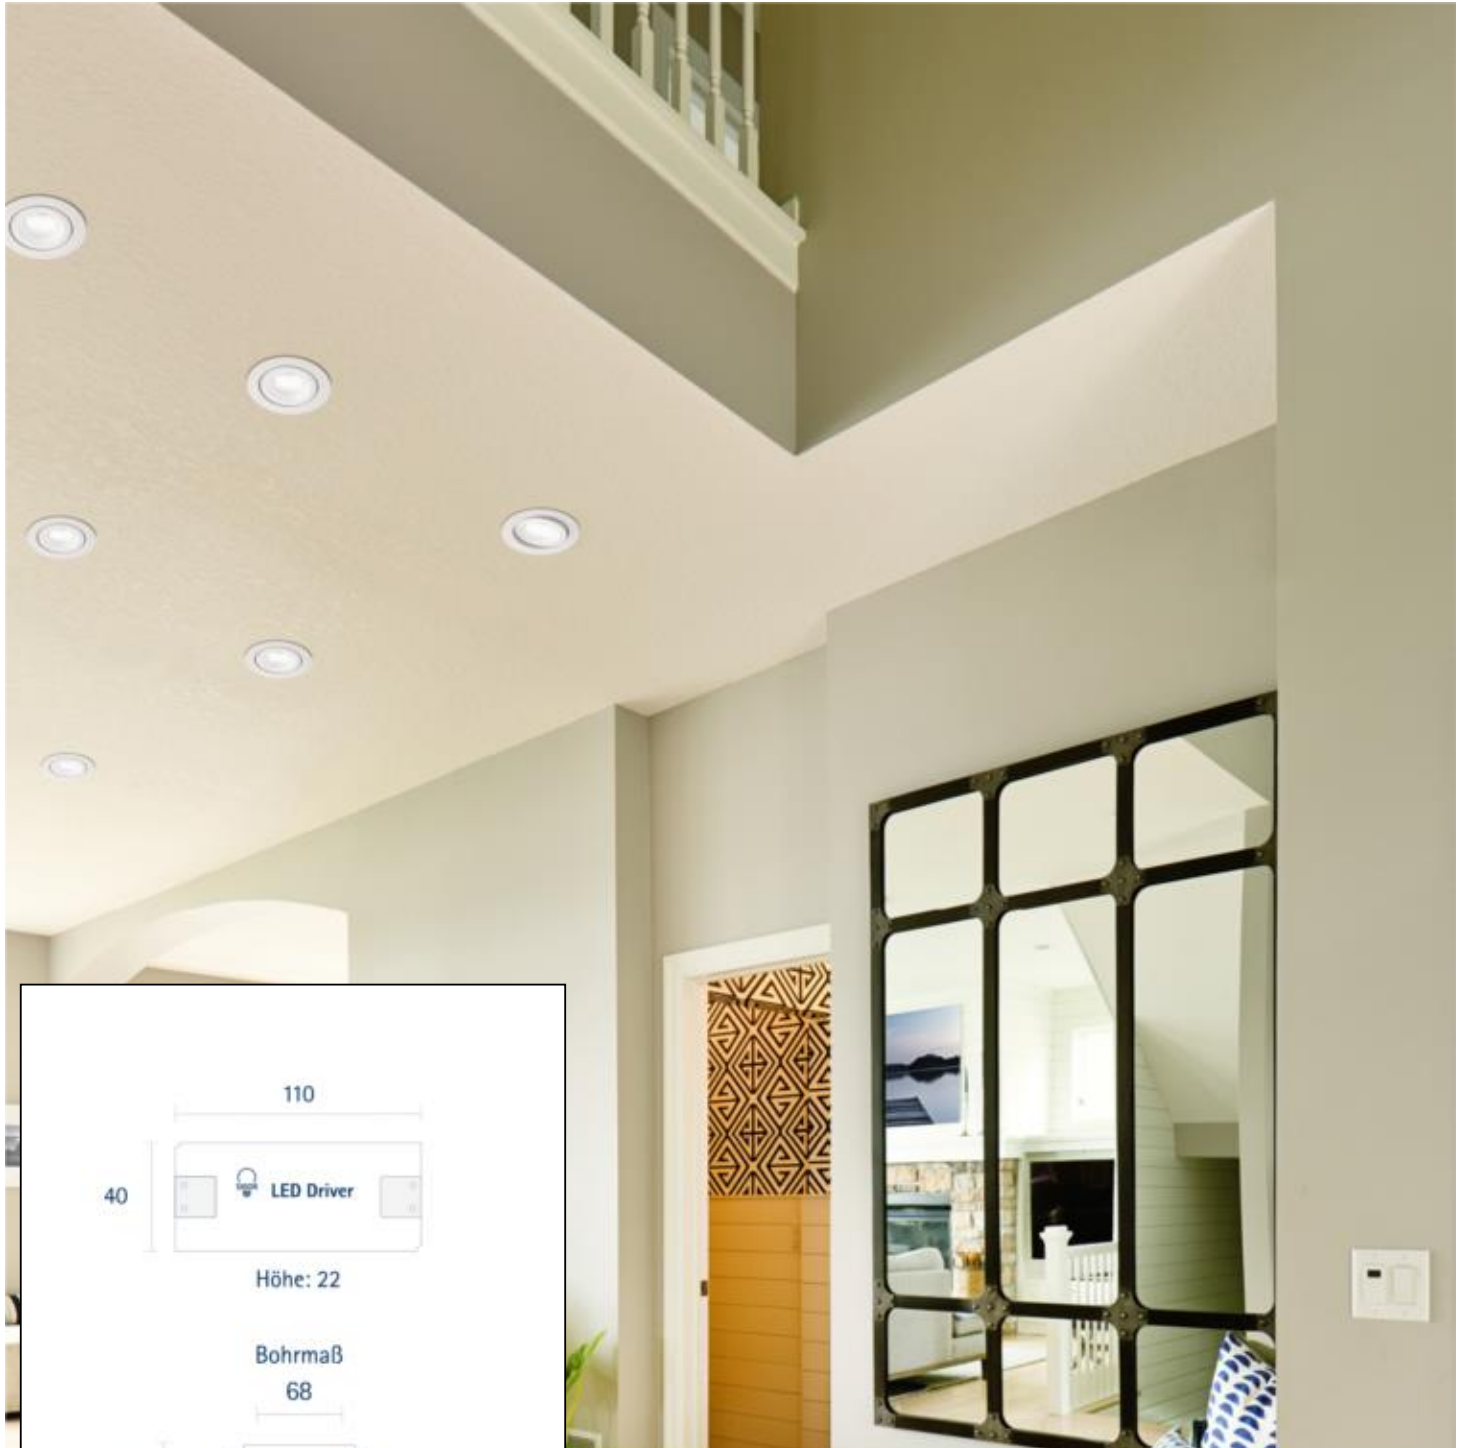

5423001

Einbauleuchte ARGENT FLAT 82mm weiß

as of: 03.12.2024

Page: 2