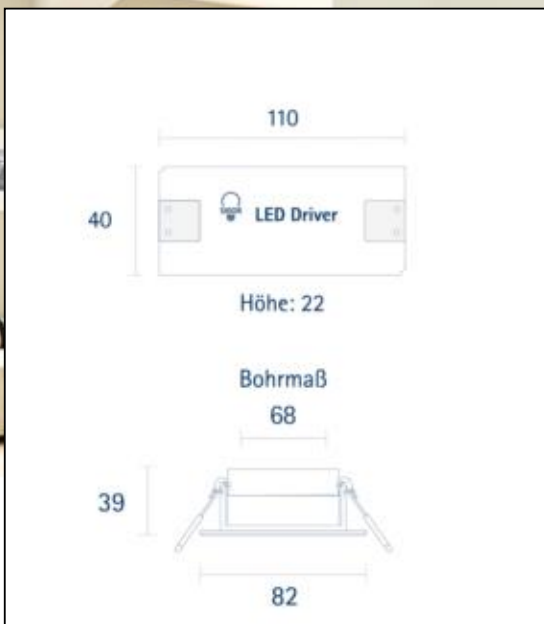

Datasheet
5423001

Einbauleuchte ARGENT FLAT 82mm weiß

Our 7W **recessed downlight Argent Flat** is a swiveling downlight with compact dimensions. Its place of use is indoors in ceilings with shallow installation depth, where it can set the scene for any illuminated object with its excellent color rendering of RA=90. The ARGENT can be tilted up to 30° and has a visually appealing 36° lens. The downlight is the ideal companion for any refurbishment. The power is supplied via an external driver which is included in the delivery. Especially important in the object: we offer a 3-year warranty and vouch for the high-quality workmanship and durability. If you would like to know with which dimmers this product is compatible, please follow the link to the test results from our own workshop.

Dimmable yes

Recommended dimmer: www.sigor.de/dimmerliste

440 lm	luminous flux [lm]
7,00 Watt	rated power
2700 K	colour temperature
Ra>90	colour rendering
<5 sdcn	colour consistency
36°	beam angle
weiss	Colour housing
IP20	type of protection
-20° - 45°C	temperature range in operation
0,92	power factor
230 V AC	voltage
50/60 Hz	operating frequency
39 mA	current
7 kWh/1000h	energy consumption
<1,0 s	warm-up time up to 60% of the full light output
<0,5 s	starting time
Ø 25.000 h	nominal life time
L70B50	rated life time L70/B50
0.7	lumen maintenance factor at the end of the nominal life

G

7
kWh/1000h

2019/2015

5423001

Einbauleuchte ARGENT FLAT 82mm weiß

as of: 03.12.2024

Page: 2