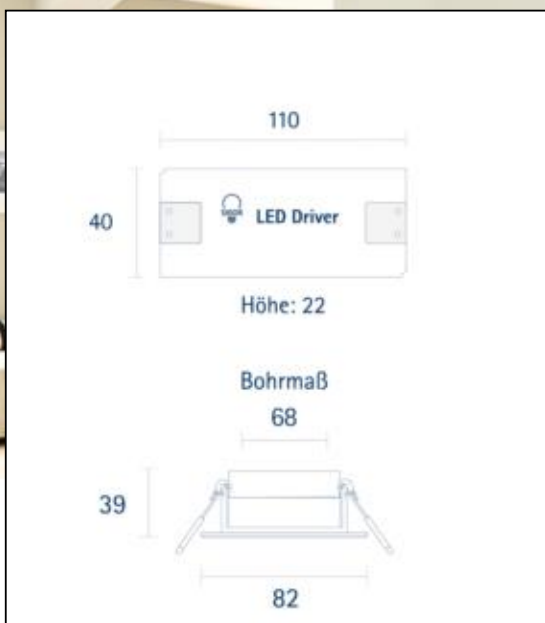

5423101

Einbauleuchte ARGENT FLAT 82mm weiss

Manual:

<https://shop.sigor.de/media/pdf/5423101_manual.pdf>

as of: 03.08.2023

Page: 2