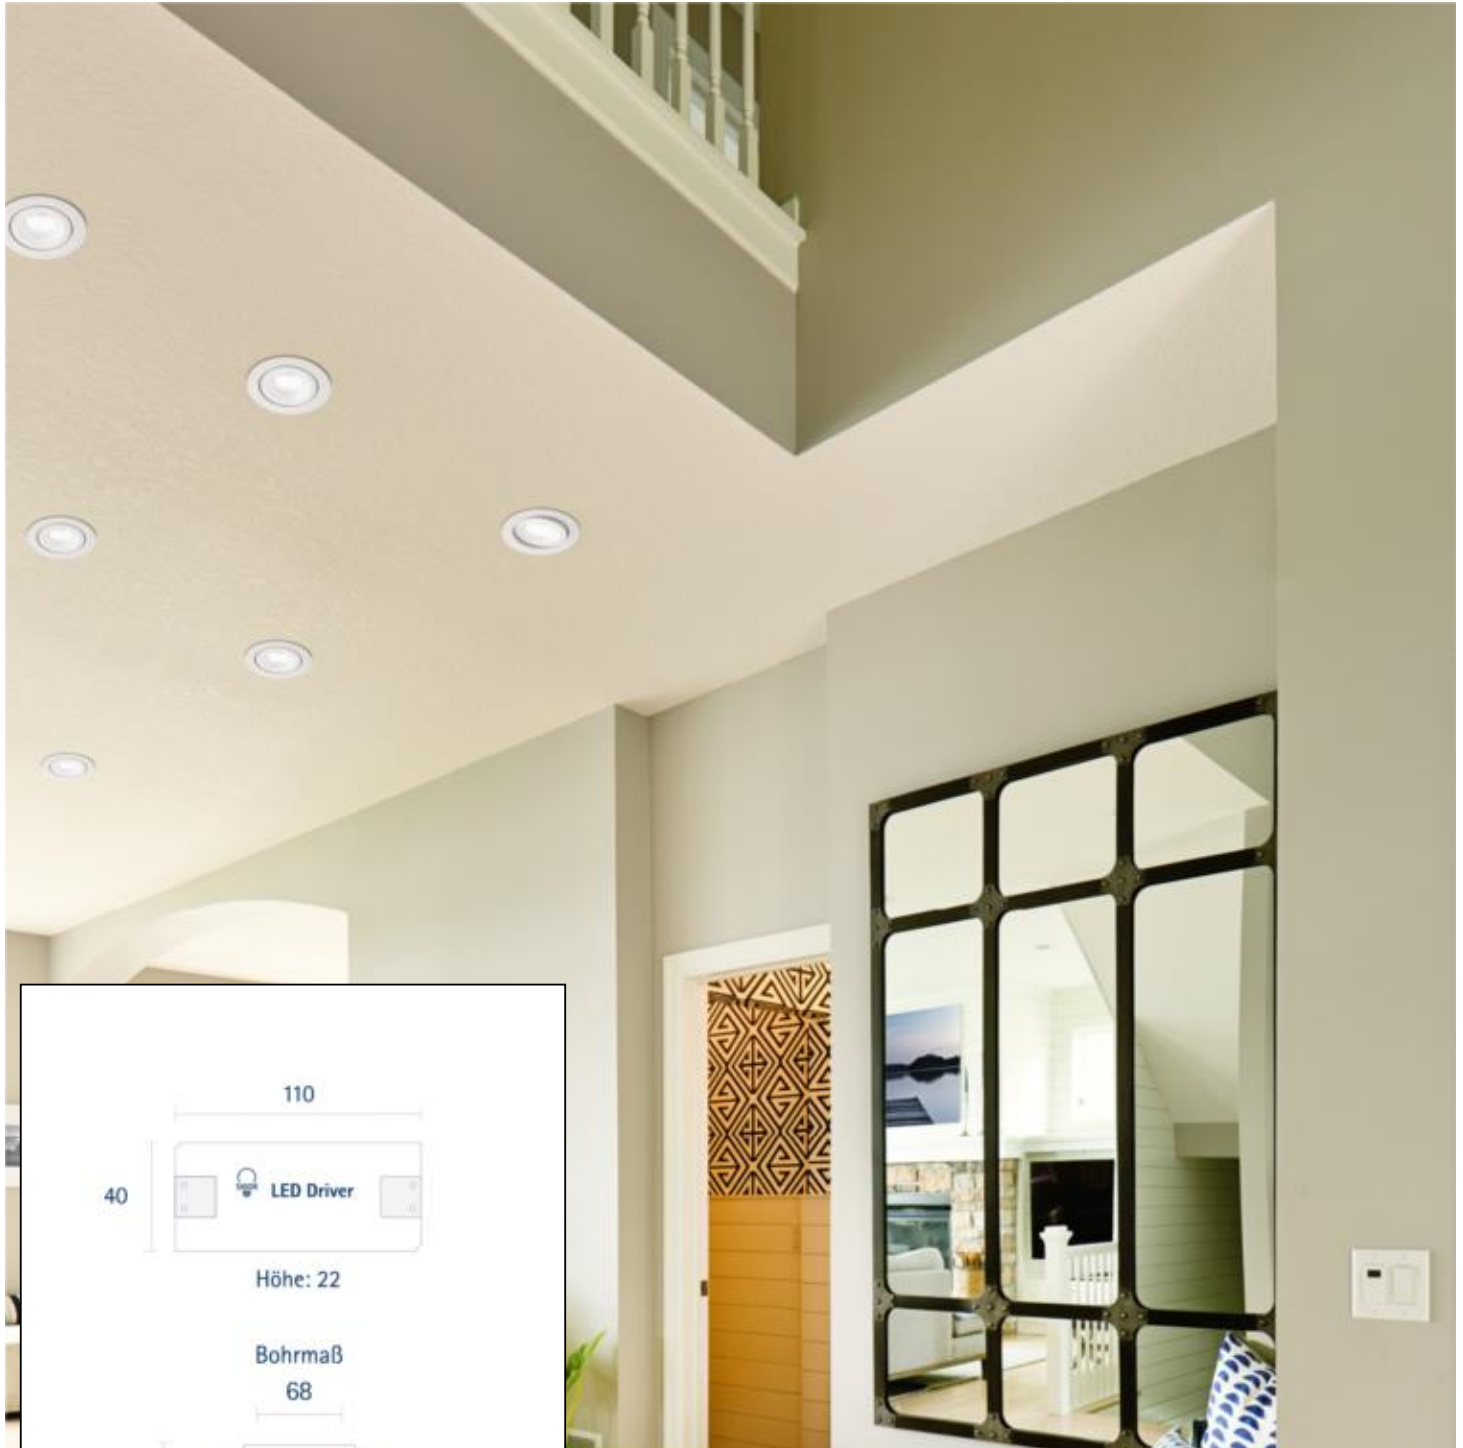

5423101

Einbauleuchte ARGENT FLAT 82mm weiss

Manual:

<https://shop.sigor.de/media/pdf/5423101_manual.pdf>

as of: 03.08.2023

Page: 2