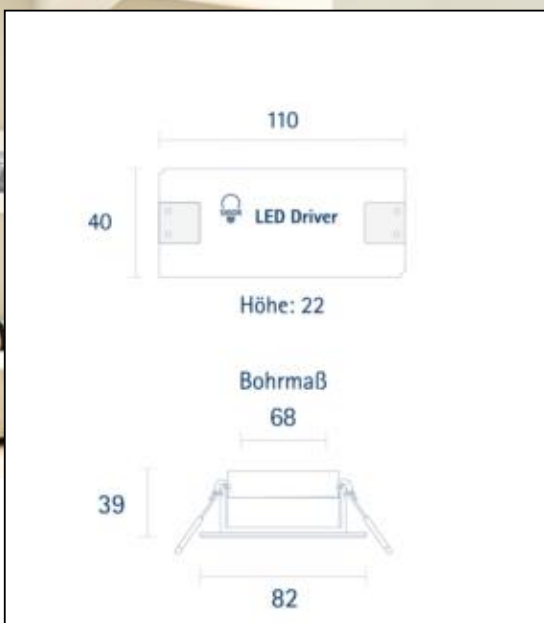

Dimmable: yes

Recommended dimmer: www.sigor.de/dimmerliste

440 lm	luminous flux [lm]
7,00 Watt	rated power
3000 K	colour temperature
Ra>90	colour rendering
<5 sdcn	colour consistency
36°	beam angle
Alu gebürstet	Colour housing
IP20	type of protection
-20° - 45°C	temperature range in operation
0,92	power factor
230 V AC	voltage
50/60 Hz	operating frequency
39 mA	current
7 kWh/1000h	energy consumption
<1,0 s	warm-up time up to 60% of the full light output
<0,5 s	starting time
Ø 25.000 h	nominal life time
L70B50	rated life time L70/B50
0.7	lumen maintenance factor at the end of the nominal life

SIGOR
5423601

A
B
C
D
E
F
G

In diesem Produkt befindet sich eine Lichtquelle der Energieeffizienzklasse **G**

5423601

Einbauleuchte ARGENT FLAT 82mm alu gebürstet

Manual:

https://shop.sigor.de/media/pdf/5423601_manual.pdf