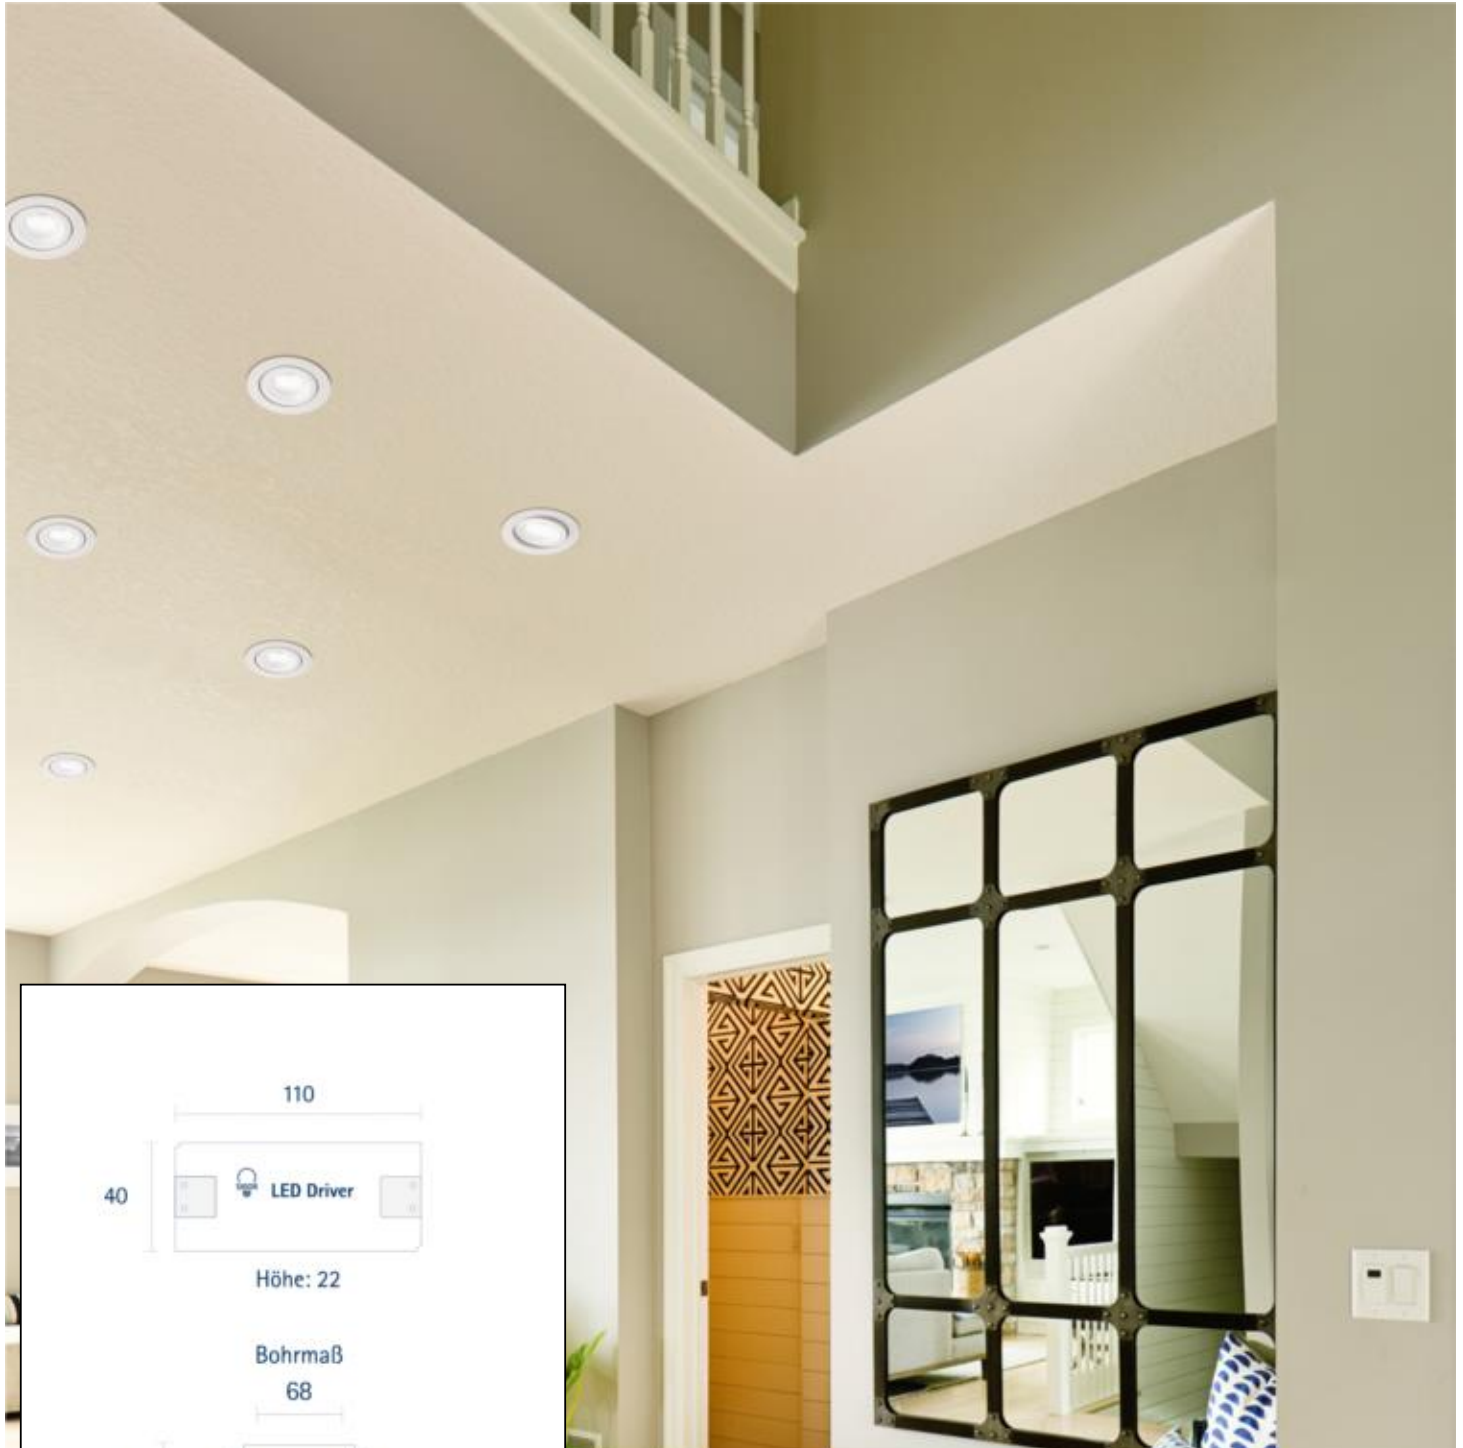

Datasheet 5423601

Einbauleuchte ARGENT FLAT 82mm alu gebürstet

Our 7W **recessed downlight Argent Flat** is a swiveling downlight with compact dimensions. Its place of use is indoors in ceilings with shallow installation depth, where it can set the scene for any illuminated object with its excellent color rendering of RA=90. The ARGENT can be tilted up to 30° and has a visually appealing 36° lens. The downlight is the ideal companion for any refurbishment. The power is supplied via an external driver which is included in the delivery. Especially important in the object: we offer a 3-year warranty and vouch for the high-quality workmanship and durability. If you would like to know with which dimmers this product is compatible, please follow the link to the test results from our own workshop.

SIGOR
5423601

A
B
C
D
E
F
G

In diesem Produkt befindet sich eine Lichtquelle der Energieeffizienzklasse **G**

5423601

Einbauleuchte ARGENT FLAT 82mm alu gebürstet

Manual:

https://shop.sigor.de/media/pdf/5423601_manual.pdf