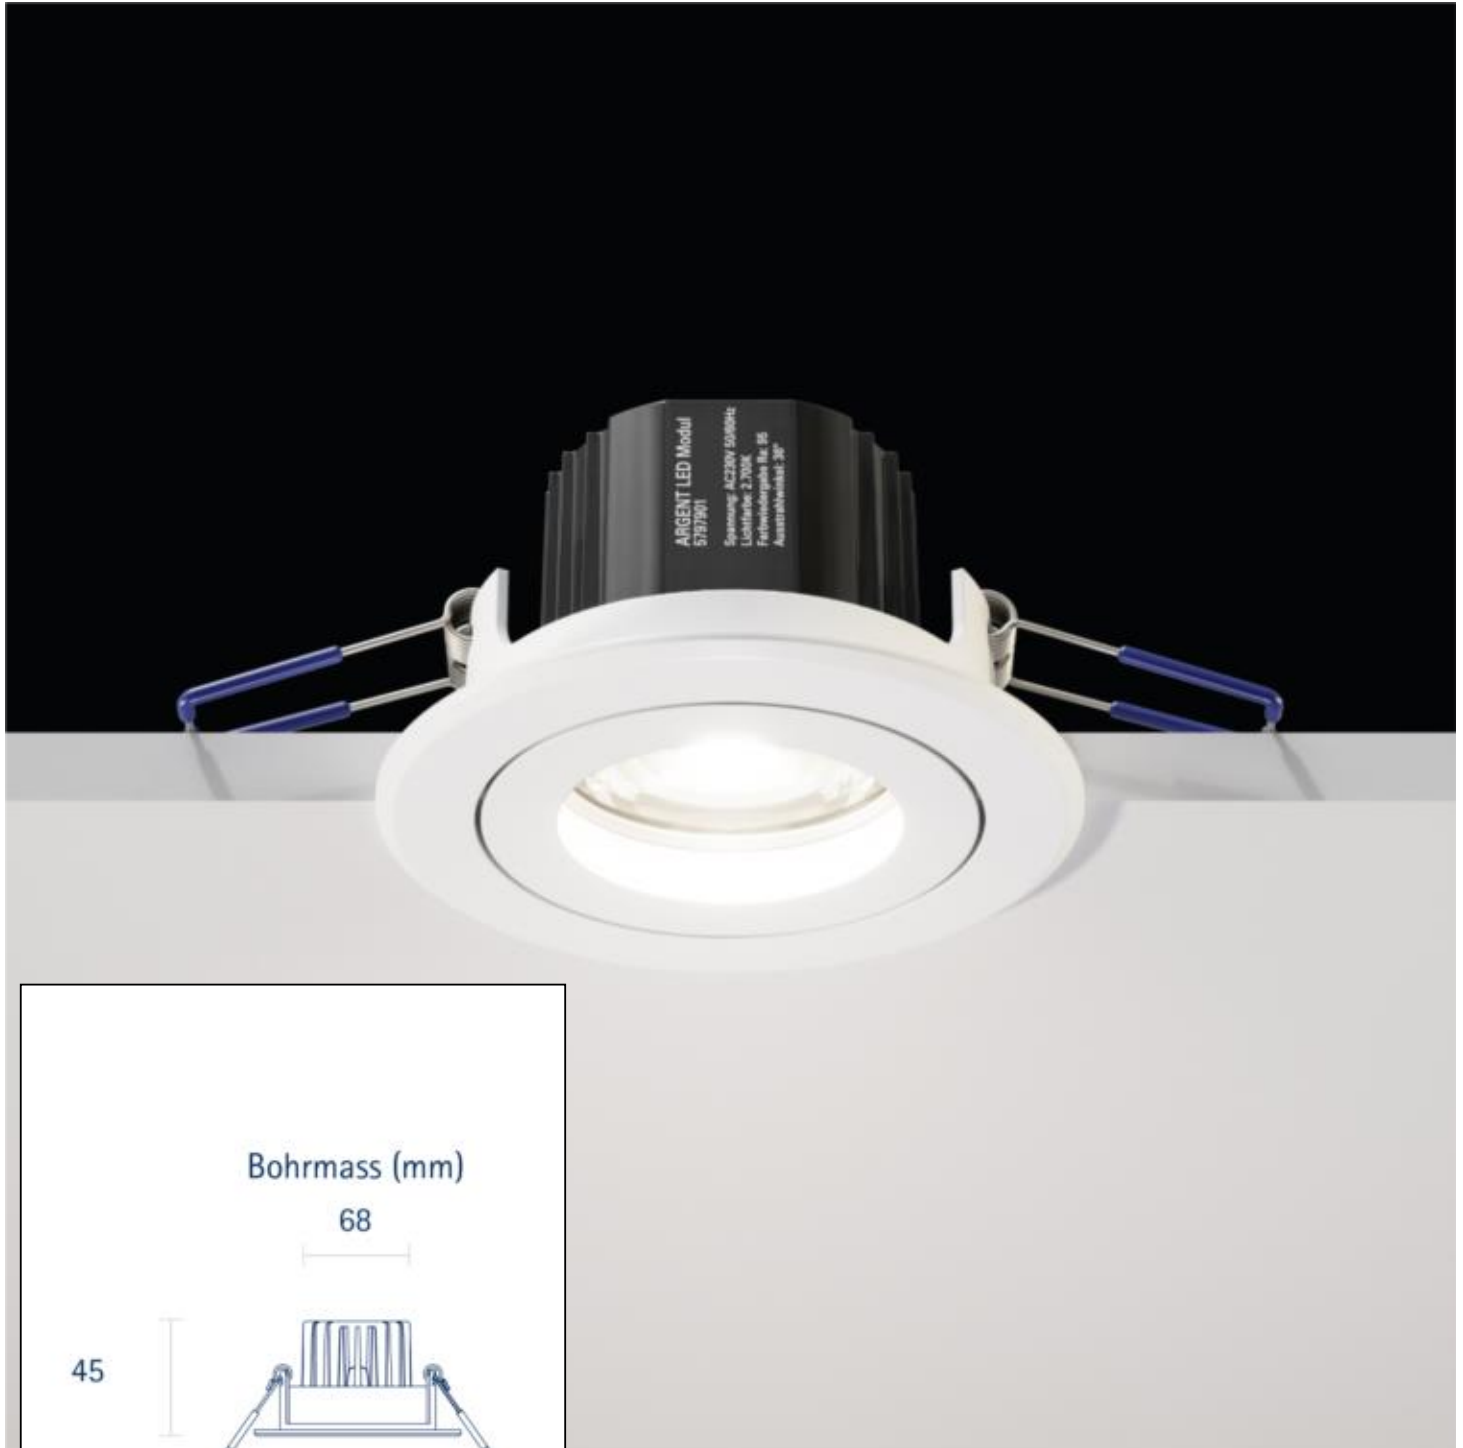

Datasheet
5424001

5W Argent Downlight Modul 340lm 2800-2000K 36° dim

Dimmable:

Our 5W ARGENT recessed downlight is our premium downlight product. The reflector can be tilted up to 50°. Due to the high color rendering index of Ra 90, an almost daylight-like color rendering is guaranteed. The recessed downlight has the Dim-To-Warm technology. It is characterized by the lowering of the light color when dimming from 2,800K to 2,000K, as with a traditional incandescent lamp. The recessed luminaire is equipped with the latest LED technology and thus has high dimmer compatibility. The power supply is provided by an integrated driver. The connector box provides a very practical assistance in the through wiring. Especially important in the object: we offer a 3-year warranty and vouch for the high quality workmanship and longevity.

Recommended dimmer: www.sigor.de/dimmerliste

340 lm	luminous flux [lm]
5,00 Watt	rated power
2800-2000 K	colour temperature
Ra>90	colour rendering
6 sdcm	colour consistency
36°	beam angle
weiss	Colour housing
IP20	type of protection
-10° - 40°C	temperature range in operation
0.78	power factor
230 V AC	voltage
50/60 Hz	operating frequency
300 mA	current
6 kWh/1000h	energy consumption
<1,0 s	warm-up time up to 60% of the full light output
0,1 s	starting time
Ø 50.000 h	nominal life time
L70B50	rated life time L70/B50
0,7	lumen maintenance factor at the end of the nominal life

Spectral power distribution
in the range 180 - 800 nm

SIGOR
5424001

A	
B	
C	
D	
E	
F	
G	G

5
kWh/1000h

2019/2015

5424001

5W Argent Downlight Modul 340lm 2800-2000K 36° dim

Manual: