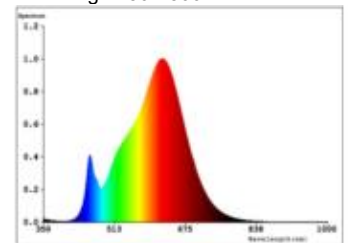

Datasheet
5424001

5W Argent Downlight Modul 340lm 2800-2000K 36° dim

Dimmable:

Our 5W ARGENT recessed downlight is our premium downlight product. The reflector can be tilted up to 50°. Due to the high color rendering index of Ra 90, an almost daylight-like color rendering is guaranteed. The recessed downlight has the Dim-To-Warm technology. It is characterized by the lowering of the light color when dimming from 2,800K to 2,000K, as with a traditional incandescent lamp. The recessed luminaire is equipped with the latest LED technology and thus has high dimmer compatibility. The power supply is provided by an integrated driver. The connector box provides a very practical assistance in the through wiring. Especially important in the object: we offer a 3-year warranty and vouch for the high quality workmanship and longevity.

Recommended dimmer: www.sigor.de/dimmerliste

340 lm	luminous flux [lm]
5,00 Watt	rated power
2800-2000 K	colour temperature
Ra>90	colour rendering
6 sdcm	colour consistency
36°	beam angle
weiss	Colour housing
IP20	type of protection
-10° - 40°C	temperature range in operation
0.78	power factor
230 V AC	voltage
50/60 Hz	operating frequency
300 mA	current
6 kWh/1000h	energy consumption
<1,0 s	warm-up time up to 60% of the full light output
0,1 s	starting time
Ø 50.000 h	nominal life time
L70B50	rated life time L70/B50
0,7	lumen maintenance factor at the end of the nominal life

Spectral power distribution
in the range 180 - 800 nm

SIGOR
5424001

A	
B	
C	
D	
E	
F	
G	G

5
kWh/1000h

2019/2015

5424001

5W Argent Downlight Modul 340lm 2800-2000K 36° dim

Manual: