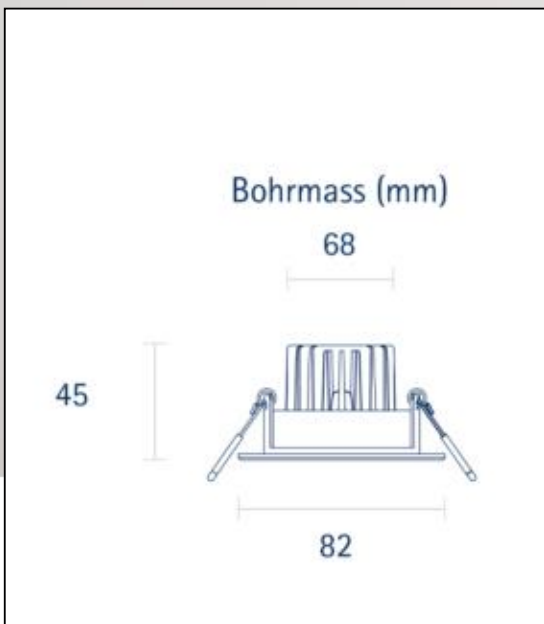

Recommended dimmer: www.sigor.de/dimmerliste

340 lm	luminous flux [lm]
5,00 Watt	rated power
2800-2000 K	colour temperature
Ra>90	colour rendering
6 sdcm	colour consistency
36°	beam angle
weiss	Colour housing
IP20	type of protection
-10° - 40°C	temperature range in operation
0.78	power factor
230 V AC	voltage
50/60 Hz	operating frequency
300 mA	current
6 kWh/1000h	energy consumption
<1,0 s	warm-up time up to 60% of the full light output
0,1 s	starting time
Ø 50.000 h	nominal life time
L70B50	rated life time L70/B50
0,7	lumen maintenance factor at the end of the nominal life

Spectral power distribution
in the range 180 - 800 nm

SIGOR
5424001

A	
B	
C	
D	
E	
F	
G	G

5
kWh/1000h

2019/2015

5424001

5W Argent Downlight Modul 340lm 2800-2000K 36° dim

Manual: