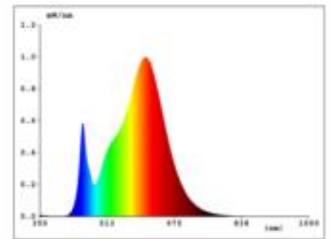

Dimmable yes

Recommended dimmer: www.sigor.de/dimmerliste

380 lm	luminous flux [lm]
5,50 Watt	rated power
3000 K	colour temperature
Ra>90	colour rendering
6 sdcm	colour consistency
36°	beam angle
weiss	Colour housing
IP20	type of protection
-10° - 40°C	temperature range in operation
0,78	power factor
230 V AC	voltage
50/60 Hz	operating frequency
300 mA	current
6 kWh/1000h	energy consumption
<1,0 s	warm-up time up to 60% of the full light output
0,1 s	starting time
Ø 50.000 h	nominal life time
L70B50	rated life time L70/B50
0,7	lumen maintenance factor at the end of the nominal life

Spectral power distribution
in the range 180 - 800 nm

SIGOR
5424201

A	
B	
C	
D	
E	
F	
G	G

6
kWh/1000h

2019/2015

5424201

5,5W Argent Downlight Modul 380lm 3000K 36° dim

Bohrmass (mm)