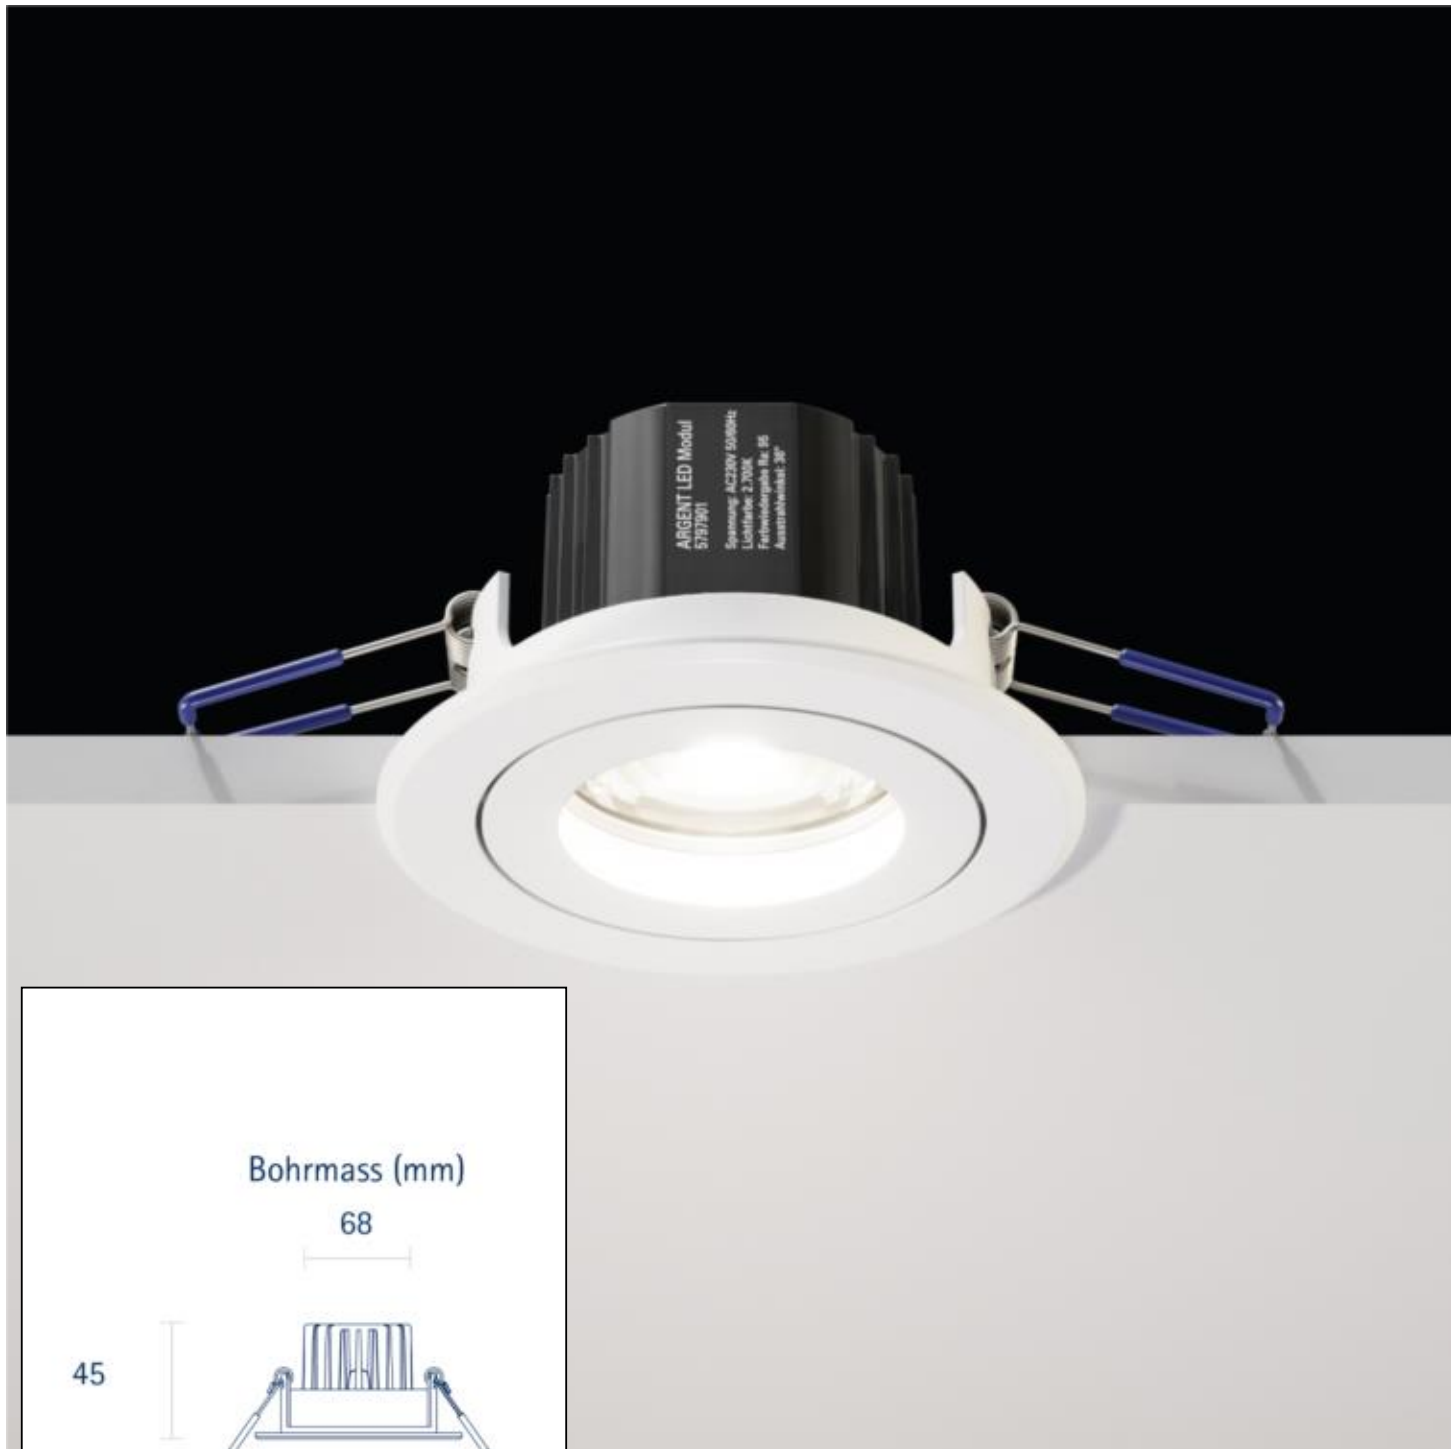

Datasheet
5424201

5,5W Argent Downlight Modul 380lm 3000K 36° dim

Our 9W **ARGENT recessed downlight** is our premium downlight product. The reflector can be tilted up to 50°. The high color rendering index of Ra 95 guarantees an almost daylight-like color rendering. The recessed luminaire is equipped with the latest LED technology and thus has a high dimmer compatibility. The power supply is provided by an integrated driver. The connector box offers a very practical assistance in through-wiring. Especially important in the object: we offer 3-year warranty and vouch for the high-quality workmanship and durability.

Dimmable yes

Recommended dimmer: www.sigor.de/dimmerliste

380 lm	luminous flux [lm]
5,50 Watt	rated power
3000 K	colour temperature
Ra>90	colour rendering
6 sdcm	colour consistency
36°	beam angle
weiss	Colour housing
IP20	type of protection
-10° - 40°C	temperature range in operation
0,78	power factor
230 V AC	voltage
50/60 Hz	operating frequency
300 mA	current
6 kWh/1000h	energy consumption
<1,0 s	warm-up time up to 60% of the full light output
0,1 s	starting time
Ø 50.000 h	nominal life time
L70B50	rated life time L70/B50
0,7	lumen maintenance factor at the end of the nominal life

Spectral power distribution
in the range 180 - 800 nm

SIGOR
5424201

A	
B	
C	
D	
E	
F	
G	G

6
kWh/1000h

2019/2015

5424201

5,5W Argent Downlight Modul 380lm 3000K 36° dim

Bohrmass (mm)