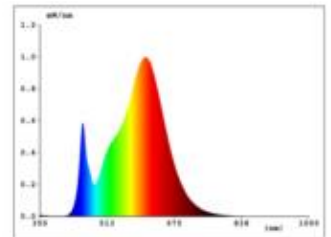

**Datasheet**  
**5424601**

**9W Argent Downlight Modul 640lm 3000K 36° dim**

Dimmable yes

Our 9W **ARGENT recessed downlight** is our premium downlight product. The reflector can be tilted up to 50°. The high color rendering index of Ra 90 guarantees an almost daylight-like color rendering. The recessed luminaire is equipped with the latest LED technology and thus has a high dimmer compatibility. The power supply is provided by an integrated driver. The connector box offers a very practical assistance in the through-wiring Especially important in the object: we offer 3 years warranty and vouch for the high quality workmanship and durability. If you would like to know with which dimmers this product is compatible, please follow the link to the test results from our own workshop.

Recommended dimmer: [www.sigor.de/dimmerliste](http://www.sigor.de/dimmerliste)

640 lm	luminous flux [lm]
9,00 Watt	rated power
3000 K	colour temperature
Ra>95	colour rendering
6 sdcm	colour consistency
36°	beam angle
weiss	Colour housing
IP20	type of protection
-10° - 40°C	temperature range in operation
0.85	power factor
230 V AC	voltage
50/60 Hz	operating frequency
450 mA	current
9 kWh/1000h	energy consumption
<1,0 s	warm-up time up to 60% of the full light output
0,1 s	starting time
Ø 50.000 h	nominal life time
L70B50	rated life time L70/B50
0,7	lumen maintenance factor at the end of the nominal life

Spectral power distribution in the range 180 - 800 nm

**SIGOR**  
5424601

A	
B	
C	
D	
E	
F	
G	G

**9**  
kWh/1000h

2019/2015

5424601

9W Argent Downlight Modul 640lm 3000K 36° dim

**Manual:**