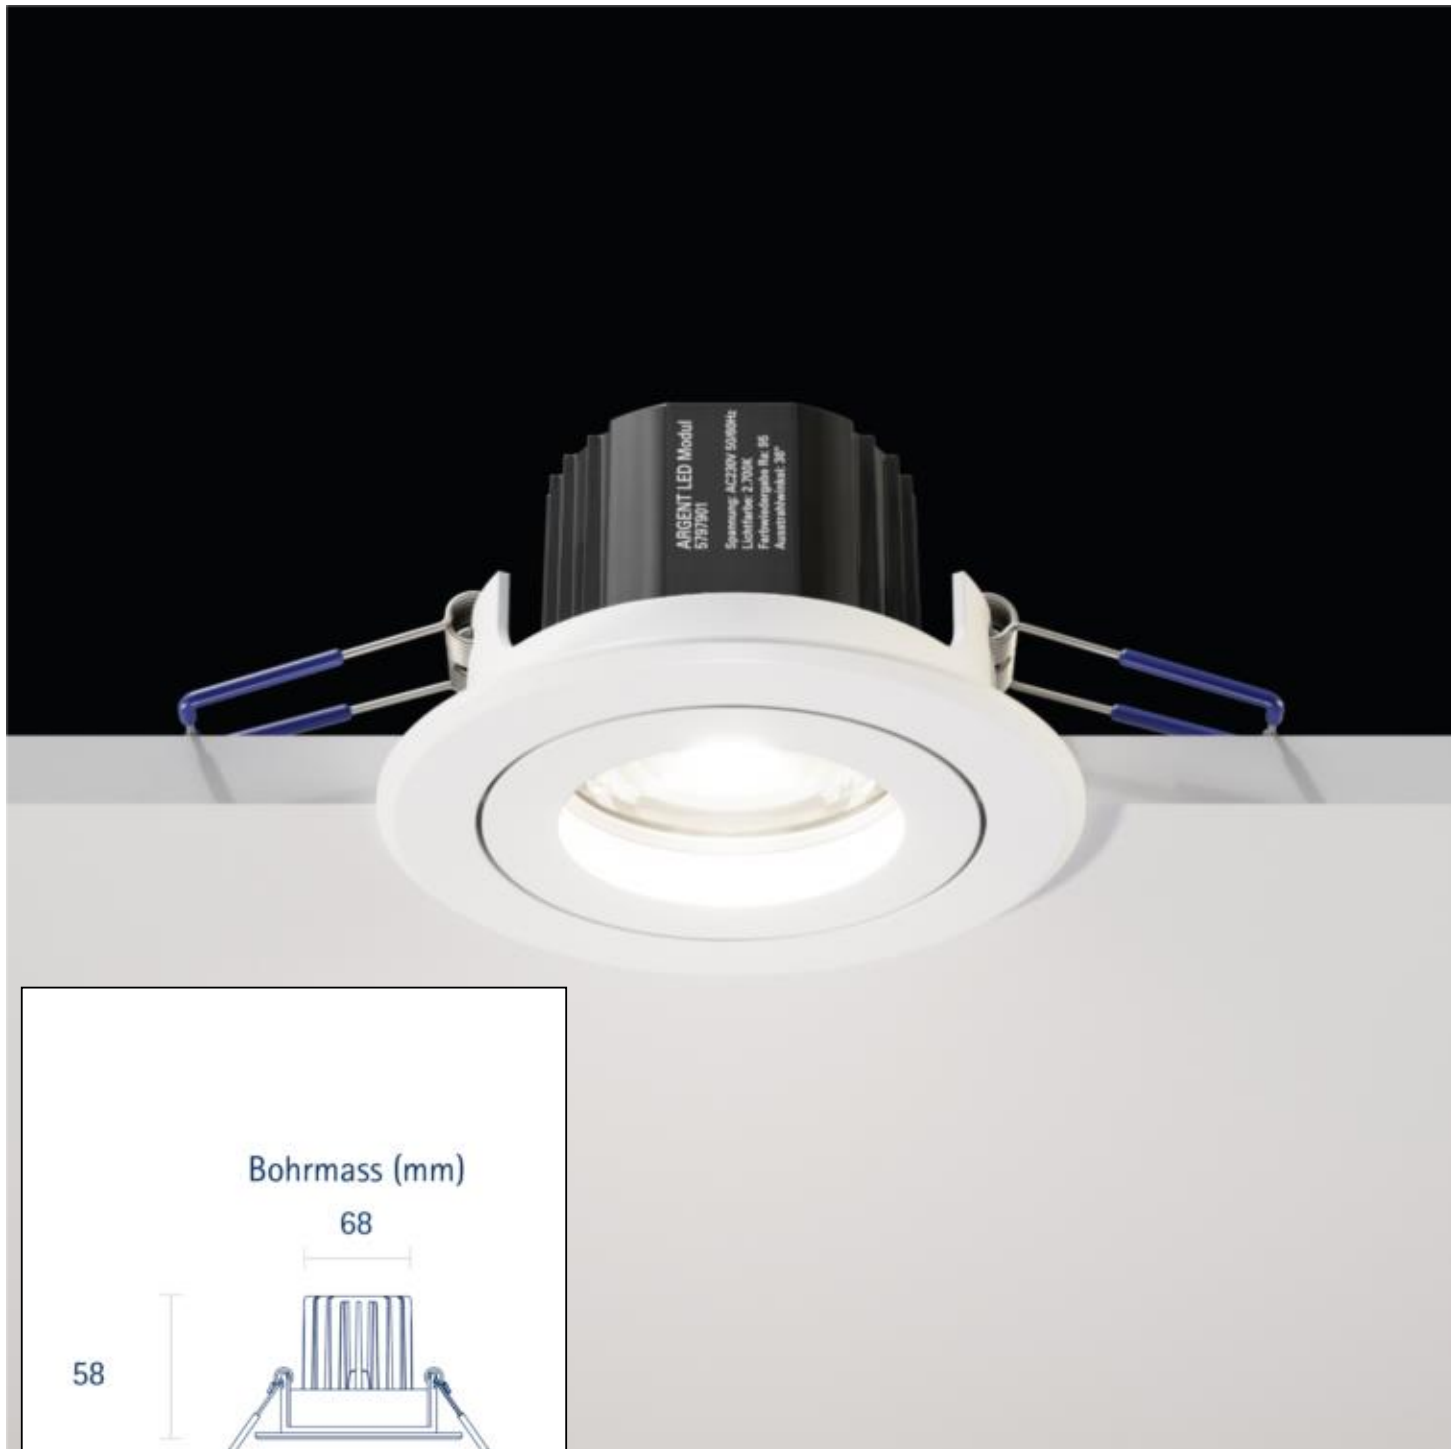

**Datasheet**  
**5424601**

**9W Argent Downlight Modul 640lm 3000K 36° dim**

Dimmable yes

Our 9W **ARGENT recessed downlight** is our premium downlight product. The reflector can be tilted up to 50°. The high color rendering index of Ra 90 guarantees an almost daylight-like color rendering. The recessed luminaire is equipped with the latest LED technology and thus has a high dimmer compatibility. The power supply is provided by an integrated driver. The connector box offers a very practical assistance in the through-wiring Especially important in the object: we offer 3 years warranty and vouch for the high quality workmanship and durability. If you would like to know with which dimmers this product is compatible, please follow the link to the test results from our own workshop.

Recommended dimmer: [www.sigor.de/dimmerliste](http://www.sigor.de/dimmerliste)

640 lm	luminous flux [lm]
9,00 Watt	rated power
3000 K	colour temperature
Ra>95	colour rendering
6 sdcm	colour consistency
36°	beam angle
weiss	Colour housing
IP20	type of protection
-10° - 40°C	temperature range in operation
0.85	power factor
230 V AC	voltage
50/60 Hz	operating frequency
450 mA	current
9 kWh/1000h	energy consumption
<1,0 s	warm-up time up to 60% of the full light output
0,1 s	starting time
Ø 50.000 h	nominal life time
L70B50	rated life time L70/B50
0,7	lumen maintenance factor at the end of the nominal life

Spectral power distribution in the range 180 - 800 nm

**SIGOR**  
5424601

A	
B	
C	
D	
E	
F	
G	G

**9**  
kWh/1000h

2019/2015

5424601

9W Argent Downlight Modul 640lm 3000K 36° dim

**Manual:**