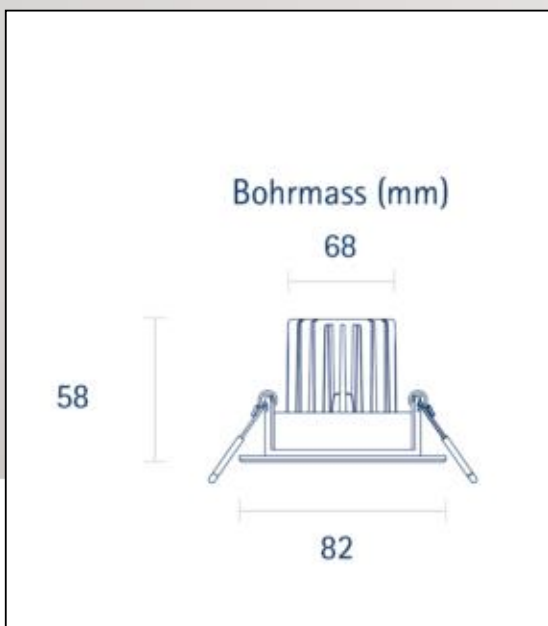

Recommended dimmer: [www.sigor.de/dimmerliste](http://www.sigor.de/dimmerliste)

640 lm	luminous flux [lm]
9,00 Watt	rated power
3000 K	colour temperature
Ra>95	colour rendering
6 sdcm	colour consistency
36°	beam angle
weiss	Colour housing
IP20	type of protection
-10° - 40°C	temperature range in operation
0.85	power factor
230 V AC	voltage
50/60 Hz	operating frequency
450 mA	current
9 kWh/1000h	energy consumption
<1,0 s	warm-up time up to 60% of the full light output
0,1 s	starting time
Ø 50.000 h	nominal life time
L70B50	rated life time L70/B50
0,7	lumen maintenance factor at the end of the nominal life

Spectral power distribution in the range 180 - 800 nm

**SIGOR**  
5424601

A	
B	
C	
D	
E	
F	
G	G

**9**  
kWh/1000h

2019/2015

5424601

9W Argent Downlight Modul 640lm 3000K 36° dim

**Manual:**