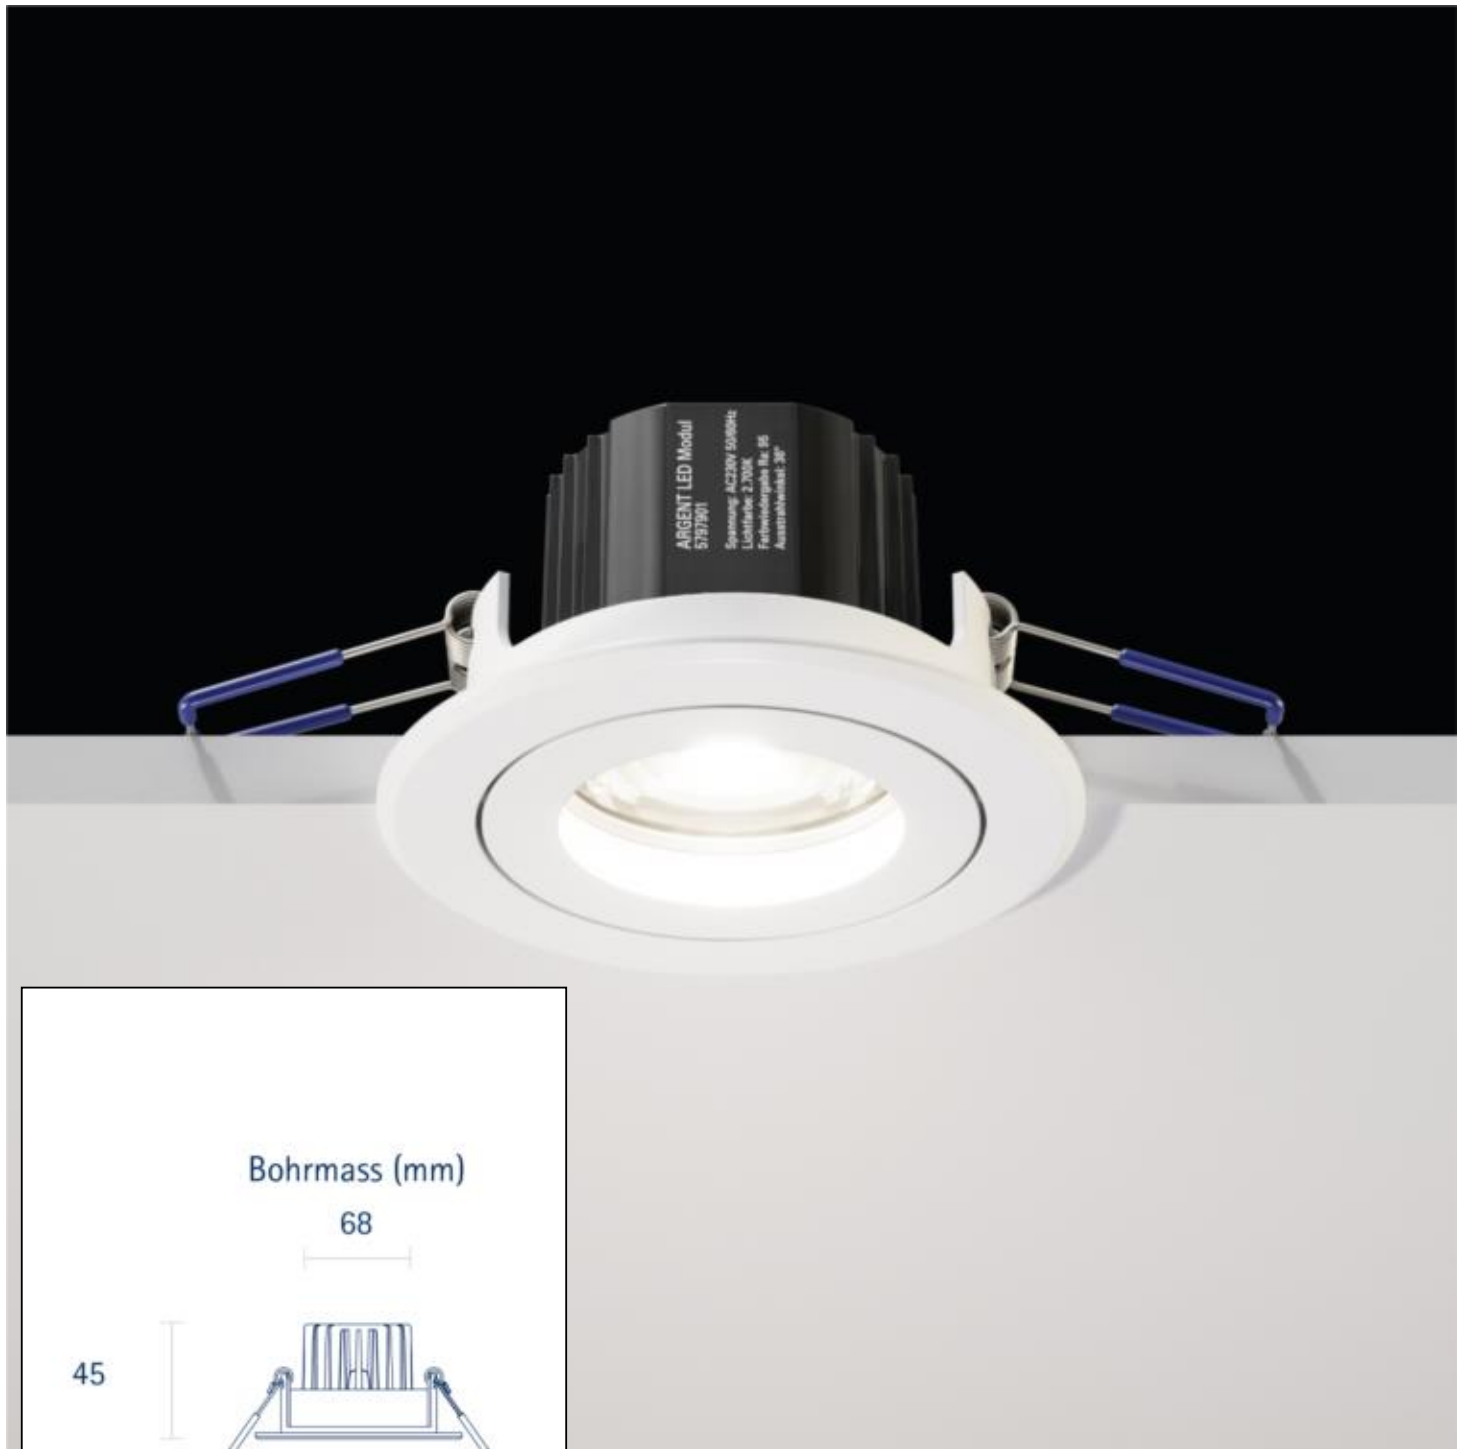

**Datasheet**  
**5426401**

**5W Argent Downlight Modul 340lm 2800-2000K 36° dim**

Our 5W **ARGENT recessed downlight** is our premium downlight product. The reflector can be tilted up to 50°. Due to the high color rendering index of Ra 90, an almost daylight-like color rendering is guaranteed. The recessed downlight has the Dim-To-Warm technology. It is characterized by the lowering of the light color when dimming from 2,800K to 2,000K, as with a traditional incandescent lamp. The recessed luminaire is equipped with the latest LED technology and thus has high dimmer compatibility. The power supply is provided by an integrated driver. The connector box provides a very practical assistance in the through wiring. Especially important in the object: we offer a 3-year warranty and vouch for the high quality workmanship and longevity.

Dimmable:

Recommended dimmer: [www.sigor.de/dimmerliste](http://www.sigor.de/dimmerliste)

340 lm	luminous flux [lm]
5,00 Watt	rated power
2800-2000 K	colour temperature
Ra>90	colour rendering
6 sdcm	colour consistency
36°	beam angle
Alu gebürstet	Colour housing
IP20	type of protection
-10° - 40°C	temperature range in operation
0.78	power factor
230 V AC	voltage
50/60 Hz	operating frequency
300 mA	current
6 kWh/1000h	energy consumption
<1,0 s	warm-up time up to 60% of the full light output
0,1 s	starting time
Ø 50.000 h	nominal life time
L70B50	rated life time L70/B50
0,7	lumen maintenance factor at the end of the nominal life

Spectral power distribution in the range 180 - 800 nm

**SIGOR**  
5426401

A	
B	
C	
D	
E	
F	
G	G

**5**  
kWh/1000h

2019/2015

5426401

5W Argent Downlight Modul 340lm 2800-2000K 36° dim

**Manual:**