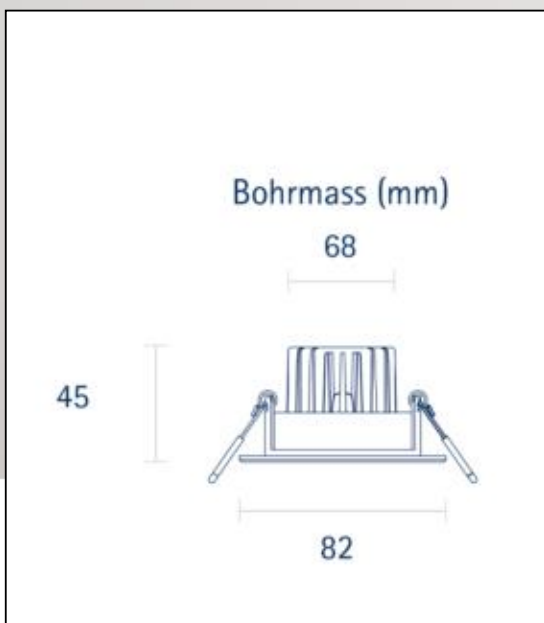

Dimmable:

Recommended dimmer: [www.sigor.de/dimmerliste](http://www.sigor.de/dimmerliste)

340 lm	luminous flux [lm]
5,00 Watt	rated power
2800-2000 K	colour temperature
Ra>90	colour rendering
6 sdcm	colour consistency
36°	beam angle
Alu gebürstet	Colour housing
IP20	type of protection
-10° - 40°C	temperature range in operation
0.78	power factor
230 V AC	voltage
50/60 Hz	operating frequency
300 mA	current
6 kWh/1000h	energy consumption
<1,0 s	warm-up time up to 60% of the full light output
0,1 s	starting time
Ø 50.000 h	nominal life time
L70B50	rated life time L70/B50
0,7	lumen maintenance factor at the end of the nominal life

Spectral power distribution in the range 180 - 800 nm

**SIGOR**  
5426401

A	
B	
C	
D	
E	
F	
G	G

**5**  
kWh/1000h

2019/2015

5426401

5W Argent Downlight Modul 340lm 2800-2000K 36° dim

**Manual:**