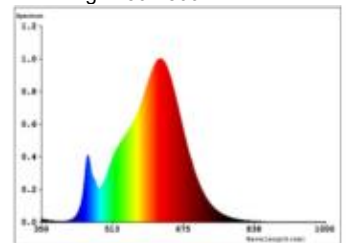

**Datasheet**  
**5426401**

**5W Argent Downlight Modul 340lm 2800-2000K 36° dim**

Our 5W **ARGENT recessed downlight** is our premium downlight product. The reflector can be tilted up to 50°. Due to the high color rendering index of Ra 90, an almost daylight-like color rendering is guaranteed. The recessed downlight has the Dim-To-Warm technology. It is characterized by the lowering of the light color when dimming from 2,800K to 2,000K, as with a traditional incandescent lamp. The recessed luminaire is equipped with the latest LED technology and thus has high dimmer compatibility. The power supply is provided by an integrated driver. The connector box provides a very practical assistance in the through wiring. Especially important in the object: we offer a 3-year warranty and vouch for the high quality workmanship and longevity.

Dimmable:

Recommended dimmer: [www.sigor.de/dimmerliste](http://www.sigor.de/dimmerliste)

340 lm	luminous flux [lm]
5,00 Watt	rated power
2800-2000 K	colour temperature
Ra>90	colour rendering
6 sdcm	colour consistency
36°	beam angle
Alu gebürstet	Colour housing
IP20	type of protection
-10° - 40°C	temperature range in operation
0.78	power factor
230 V AC	voltage
50/60 Hz	operating frequency
300 mA	current
6 kWh/1000h	energy consumption
<1,0 s	warm-up time up to 60% of the full light output
0,1 s	starting time
Ø 50.000 h	nominal life time
L70B50	rated life time L70/B50
0,7	lumen maintenance factor at the end of the nominal life

Spectral power distribution in the range 180 - 800 nm

**SIGOR**  
5426401

A	
B	
C	
D	
E	
F	
G	G

**5**  
kWh/1000h

2019/2015

5426401

5W Argent Downlight Modul 340lm 2800-2000K 36° dim

**Manual:**