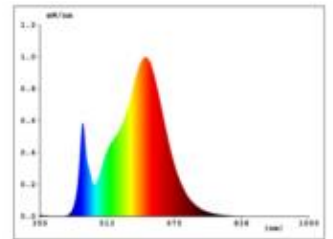

Dimmable yes

Recommended dimmer: www.sigor.de/dimmerliste

380 lm	luminous flux [lm]
5,50 Watt	rated power
3000 K	colour temperature
Ra>90	colour rendering
6 sdcm	colour consistency
36°	beam angle
Alu gebürstet	Colour housing
IP20	type of protection
-10° - 40°C	temperature range in operation
0,78	power factor
230 V AC	voltage
50/60 Hz	operating frequency
300 mA	current
6 kWh/1000h	energy consumption
<1,0 s	warm-up time up to 60% of the full light output
0,1 s	starting time
Ø 50.000 h	nominal life time
L70B50	rated life time L70/B50
0,7	lumen maintenance factor at the end of the nominal life

Spectral power distribution
in the range 180 - 800 nm

ENERGY

SIGOR
5426601

A

B

C

D

E