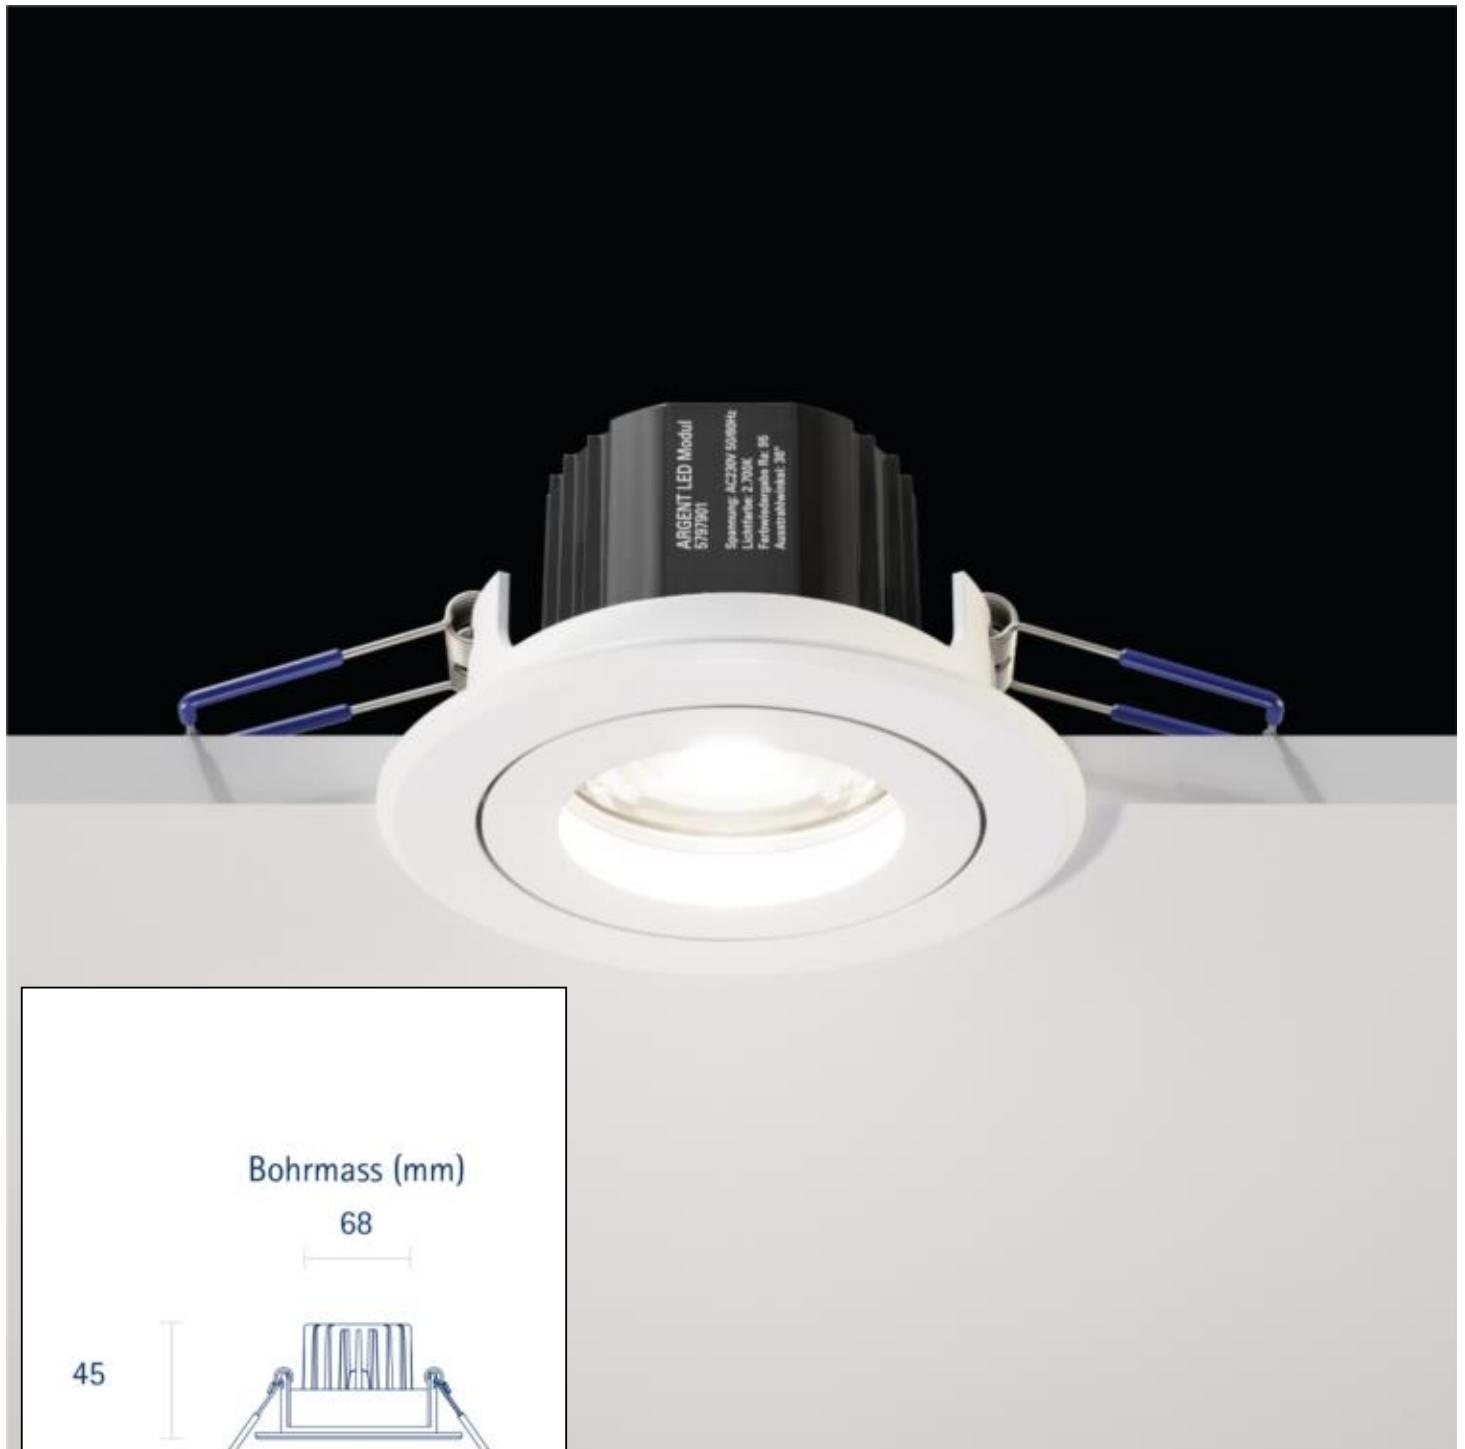

Datasheet
5426601

5,5W Argent Downlight Modul 380lm 3000K 36° dim

Our 5.5W **ARGENT recessed downlight** is our premium product in the downlight range. The reflector can be tilted up to 50°. Due to the high color rendering index of Ra 95, an almost daylight-like color rendering is guaranteed. The recessed luminaire is equipped with the latest LED technology and thus has a high dimmer compatibility. The power supply is provided by an integrated driver. The connector box offers a very practical assistance in through-wiring. Especially important in the object: we offer 3-year warranty and vouch for the high quality workmanship and durability. If you would like to know with which dimmers this product is compatible, please follow the link to the test results from our own workshop.

Dimmable yes

Recommended dimmer: www.sigor.de/dimmerliste

380 lm	luminous flux [lm]
5,50 Watt	rated power
3000 K	colour temperature
Ra>90	colour rendering
6 sdcm	colour consistency
36°	beam angle
Alu gebürstet	Colour housing
IP20	type of protection
-10° - 40°C	temperature range in operation
0,78	power factor
230 V AC	voltage
50/60 Hz	operating frequency
300 mA	current
6 kWh/1000h	energy consumption
<1,0 s	warm-up time up to 60% of the full light output
0,1 s	starting time
Ø 50.000 h	nominal life time
L70B50	rated life time L70/B50
0,7	lumen maintenance factor at the end of the nominal life

Spectral power distribution
in the range 180 - 800 nm

ENERGY

SIGOR
5426601

A

B

C

D

E

F

G

G

6
kWh/1000h

2019/2015

5426601

5,5W Argent Downlight Modul 380lm 3000K 36° dim

Manual: