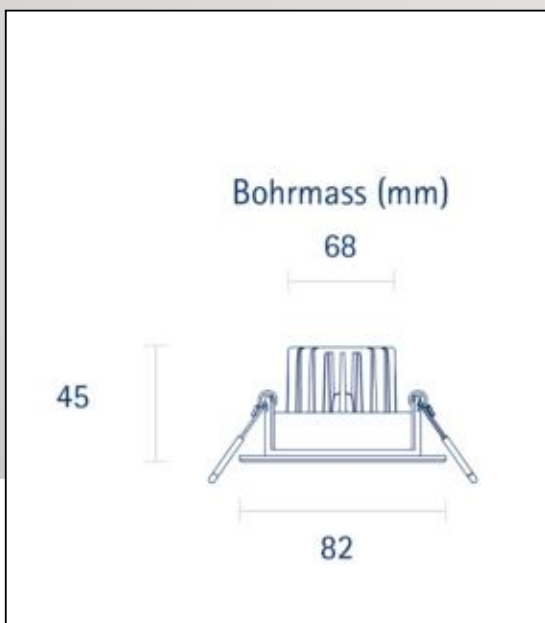

Dimmable yes

Recommended dimmer: www.sigor.de/dimmerliste

380 lm	luminous flux [lm]
5,50 Watt	rated power
3000 K	colour temperature
Ra>90	colour rendering
6 sdcm	colour consistency
36°	beam angle
Alu gebürstet	Colour housing
IP20	type of protection
-10° - 40°C	temperature range in operation
0,78	power factor
230 V AC	voltage
50/60 Hz	operating frequency
300 mA	current
6 kWh/1000h	energy consumption
<1,0 s	warm-up time up to 60% of the full light output
0,1 s	starting time
Ø 50.000 h	nominal life time
L70B50	rated life time L70/B50
0,7	lumen maintenance factor at the end of the nominal life

Spectral power distribution
in the range 180 - 800 nm

ENERGY

SIGOR
5426601

A

B

C

D

E

F

G

G

6
kWh/1000h

2019/2015

5426601

5,5W Argent Downlight Modul 380lm 3000K 36° dim

Manual: