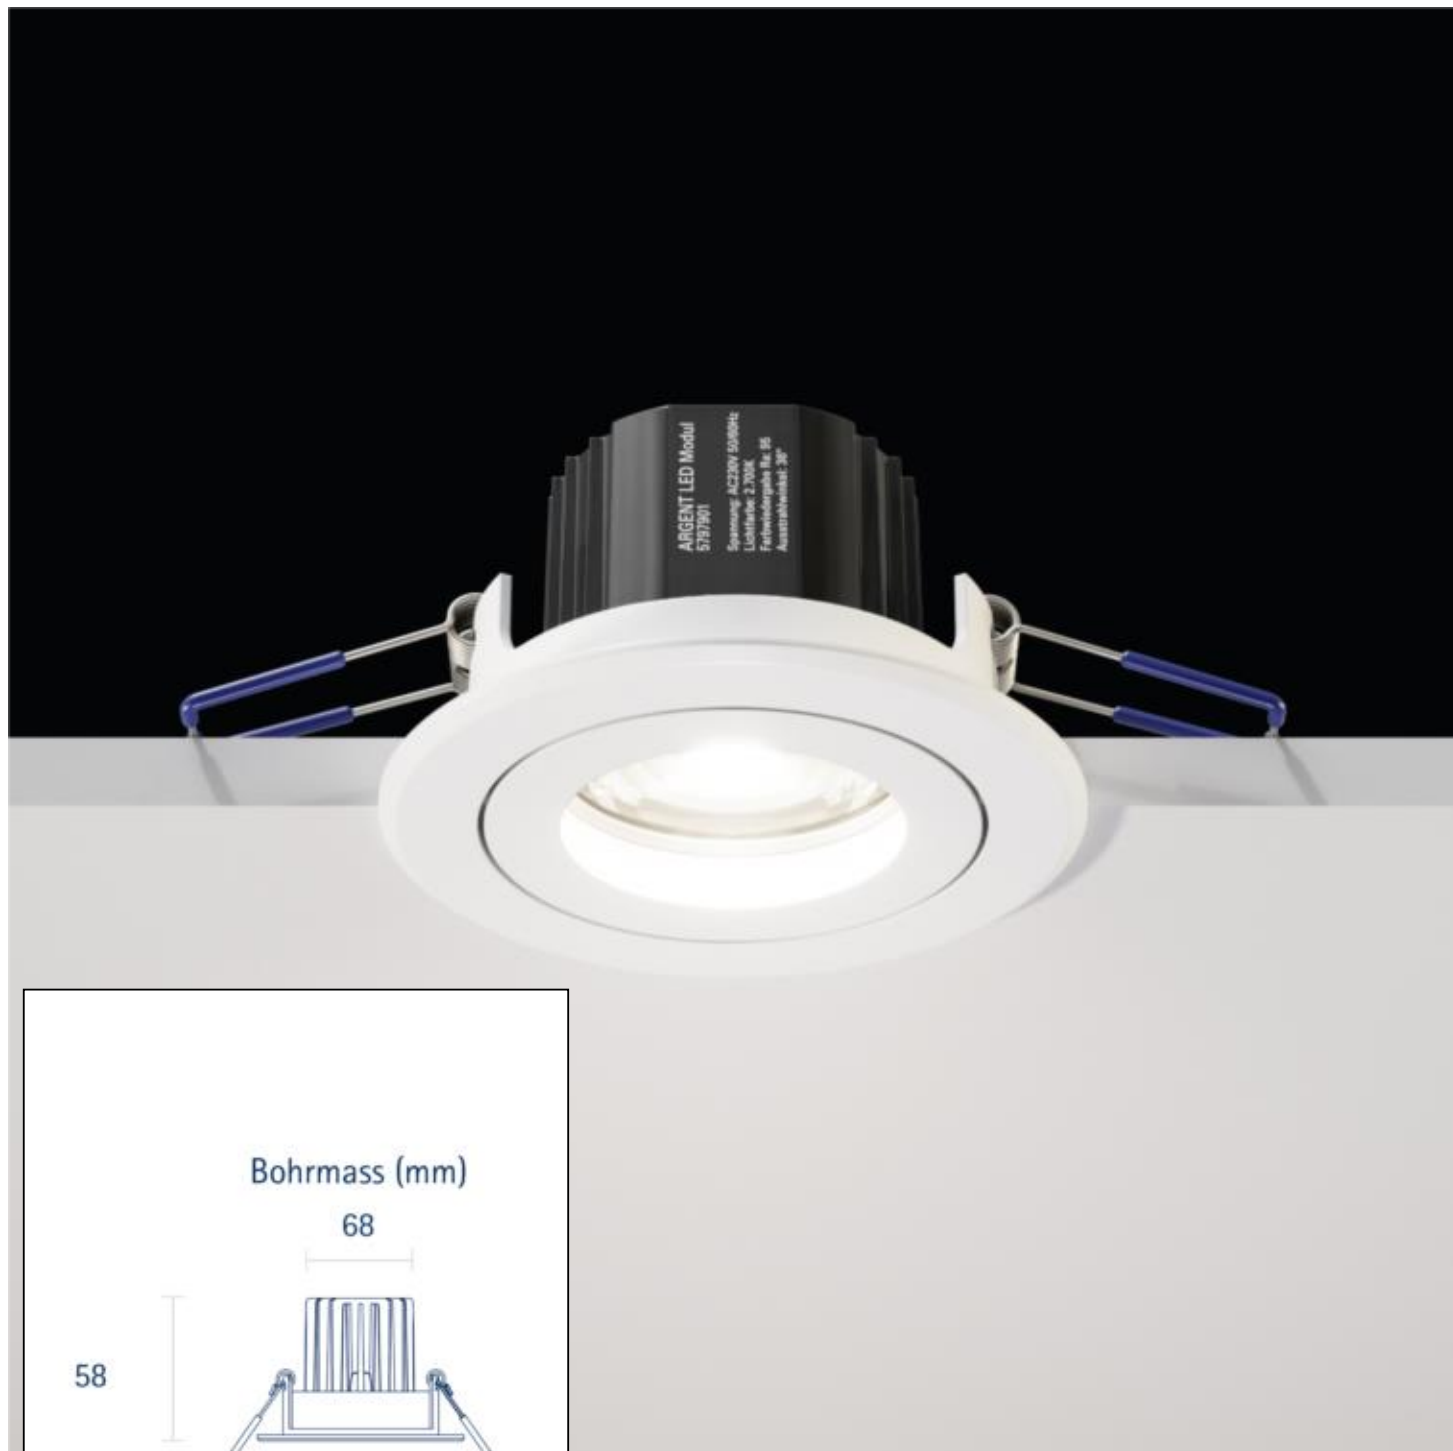

**Datasheet**  
**5426801**

**9W Argent Downlight Modul 550lm 2800-2000K 36° dim**

Dimmable:

Our 9W **ARGENT recessed downlight** is our premium downlight product. The reflector can be tilted up to 50°. Due to the high color rendering index of Ra 90, an almost daylight-like color rendering is guaranteed. The recessed downlight has the Dim-To-Warm technology. It is characterized by the lowering of the light color when dimming from 2,800K to 2,000K, as with a traditional incandescent lamp. The recessed luminaire is equipped with the latest LED technology and thus has high dimmer compatibility. The power supply is provided by an integrated driver. The connector box provides a very practical assistance in through-wiring. Especially important in the object: we offer 3 years warranty and vouch for the high quality workmanship and durability. If you would like to know with which dimmers this product is compatible, please follow the link to the test results from our own workshop.

Recommended dimmer: [www.sigor.de/dimmerliste](http://www.sigor.de/dimmerliste)

550 lm	luminous flux [lm]
9,00 Watt	rated power
2800-2000 K	colour temperature
Ra>95	colour rendering
6 sdcm	colour consistency
36°	beam angle
Alu gebürstet	Colour housing
IP20	type of protection
-10° - 40°C	temperature range in operation
0.85	power factor
230 V AC	voltage
50/60 Hz	operating frequency
450 mA	current
9 kWh/1000h	energy consumption
<1,0 s	warm-up time up to 60% of the full light output
0,1 s	starting time
Ø 50.000 h	nominal life time
L70B50	rated life time L70/B50
0,7	lumen maintenance factor at the end of the nominal life

Spectral power distribution  
in the range 180 - 800 nm

**SIGOR**  
5426801

A	▶
B	▶
C	▶
D	▶
E	▶
F	▶
G	▶

**9**  
kWh/1000h

2019/2015

5426801

9W Argent Downlight Modul 550lm 2800-2000K 36° dim

**Manual:**