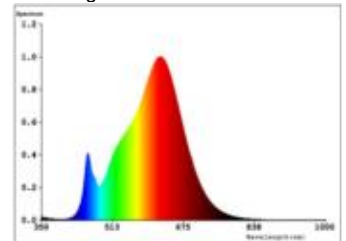

**Datasheet**  
**5426801**

**9W Argent Downlight Modul 550lm 2800-2000K 36° dim**

Dimmable:

Our 9W **ARGENT recessed downlight** is our premium downlight product. The reflector can be tilted up to 50°. Due to the high color rendering index of Ra 90, an almost daylight-like color rendering is guaranteed. The recessed downlight has the Dim-To-Warm technology. It is characterized by the lowering of the light color when dimming from 2,800K to 2,000K, as with a traditional incandescent lamp. The recessed luminaire is equipped with the latest LED technology and thus has high dimmer compatibility. The power supply is provided by an integrated driver. The connector box provides a very practical assistance in through-wiring. Especially important in the object: we offer 3 years warranty and vouch for the high quality workmanship and durability. If you would like to know with which dimmers this product is compatible, please follow the link to the test results from our own workshop.

Recommended dimmer: [www.sigor.de/dimmerliste](http://www.sigor.de/dimmerliste)

550 lm	luminous flux [lm]
9,00 Watt	rated power
2800-2000 K	colour temperature
Ra>95	colour rendering
6 sdcm	colour consistency
36°	beam angle
Alu gebürstet	Colour housing
IP20	type of protection
-10° - 40°C	temperature range in operation
0.85	power factor
230 V AC	voltage
50/60 Hz	operating frequency
450 mA	current
9 kWh/1000h	energy consumption
<1,0 s	warm-up time up to 60% of the full light output
0,1 s	starting time
Ø 50.000 h	nominal life time
L70B50	rated life time L70/B50
0,7	lumen maintenance factor at the end of the nominal life

Spectral power distribution  
in the range 180 - 800 nm

**SIGOR**  
5426801

A	▶
B	▶
C	▶
D	▶
E	▶
F	▶
G	▶

**9**  
kWh/1000h

2019/2015

5426801

9W Argent Downlight Modul 550lm 2800-2000K 36° dim

**Manual:**