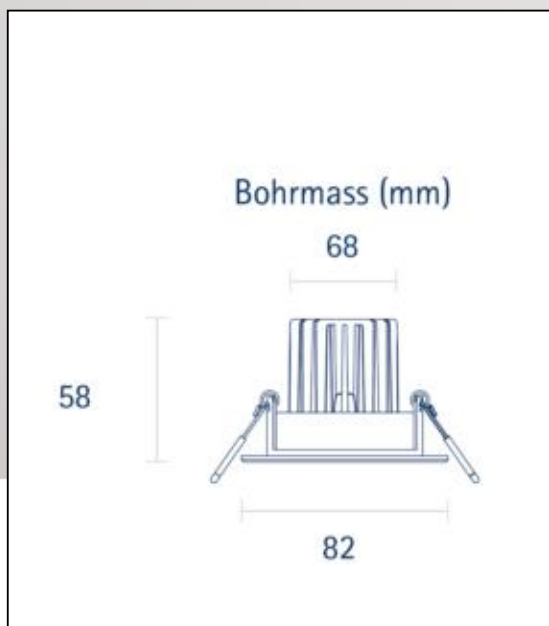

Recommended dimmer: [www.sigor.de/dimmerliste](http://www.sigor.de/dimmerliste)

550 lm	luminous flux [lm]
9,00 Watt	rated power
2800-2000 K	colour temperature
Ra>95	colour rendering
6 sdcm	colour consistency
36°	beam angle
Alu gebürstet	Colour housing
IP20	type of protection
-10° - 40°C	temperature range in operation
0.85	power factor
230 V AC	voltage
50/60 Hz	operating frequency
450 mA	current
9 kWh/1000h	energy consumption
<1,0 s	warm-up time up to 60% of the full light output
0,1 s	starting time
Ø 50.000 h	nominal life time
L70B50	rated life time L70/B50
0,7	lumen maintenance factor at the end of the nominal life

Spectral power distribution  
in the range 180 - 800 nm

**SIGOR**  
5426801

A	▶
B	▶
C	▶
D	▶
E	▶
F	▶
G	▶

**9**  
kWh/1000h

2019/2015

5426801

9W Argent Downlight Modul 550lm 2800-2000K 36° dim

**Manual:**