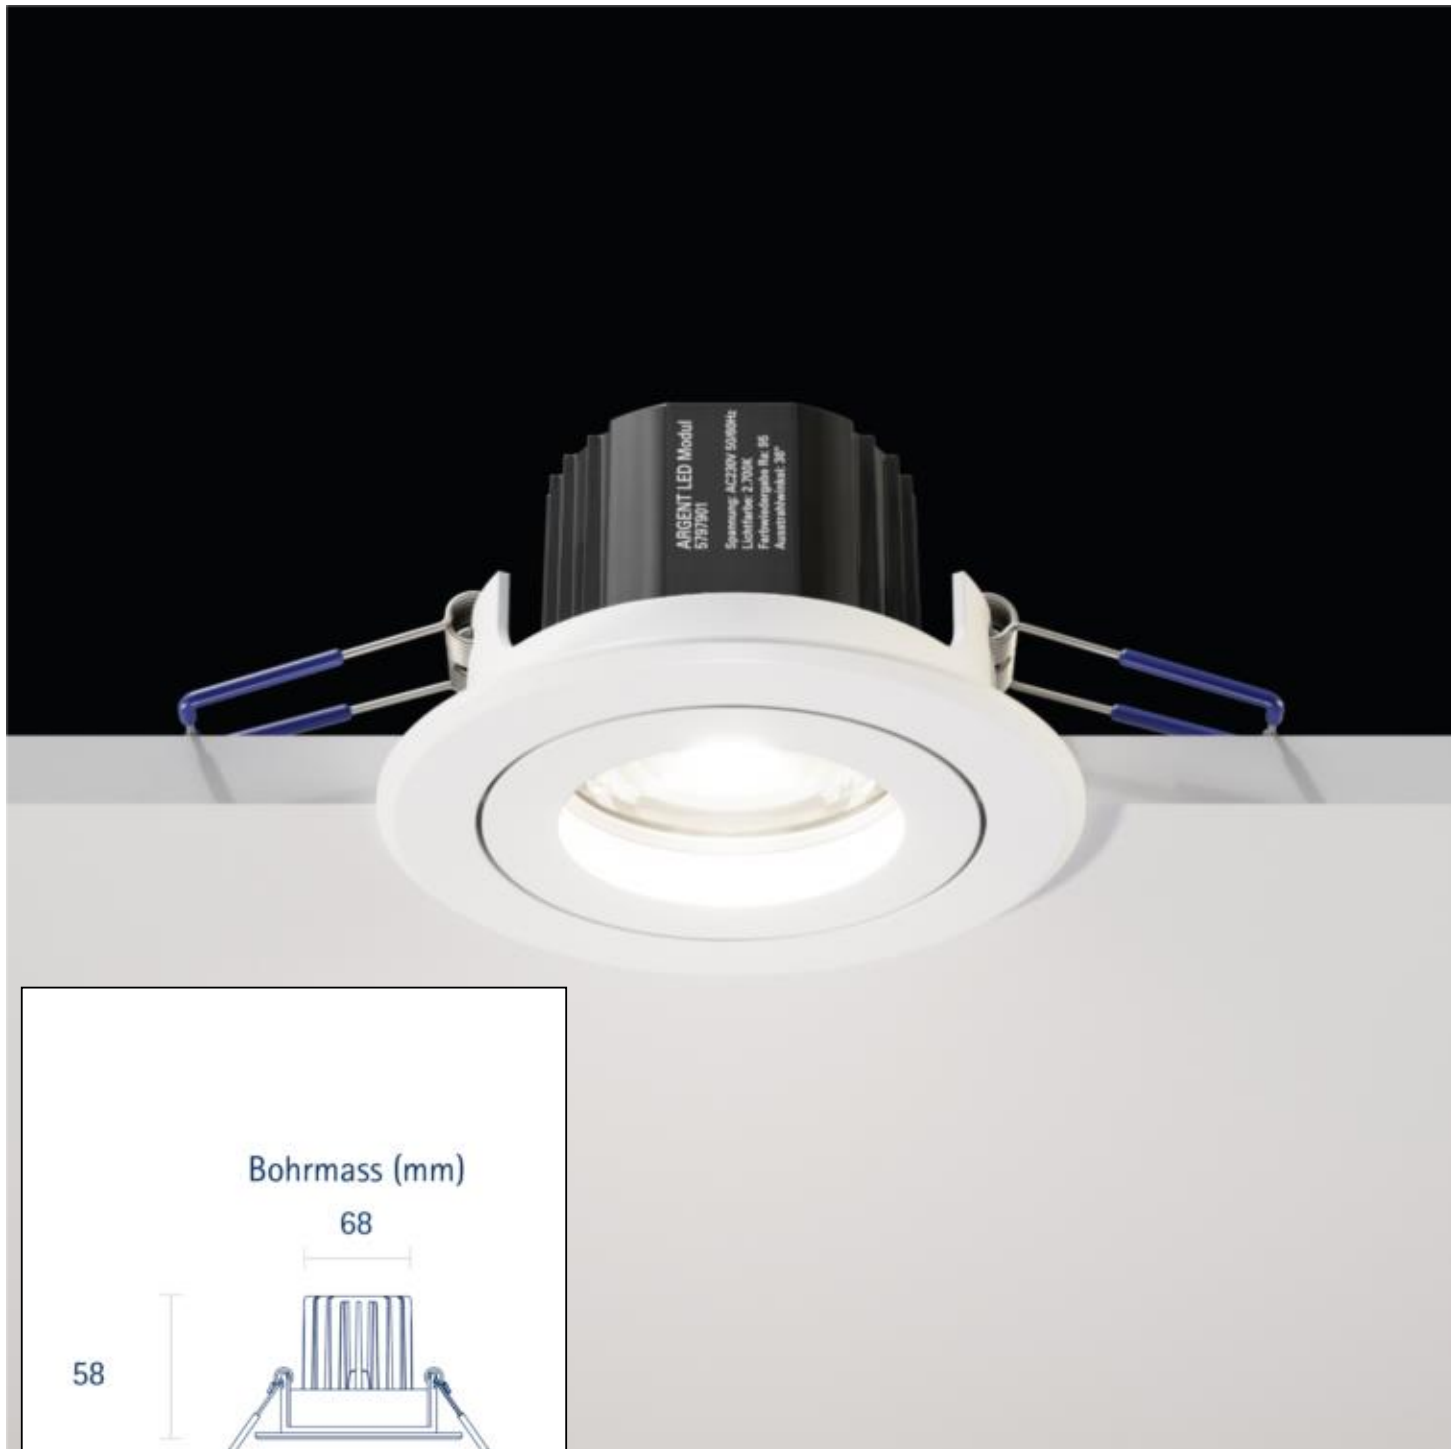

Datasheet
5427001

9W Argent Downlight Modul 640lm 3000K 36° dim

Dimmable yes

Our 9W **ARGENT recessed downlight** is our premium downlight product. The reflector can be tilted up to 50°. Due to the high color rendering index of Ra 90, an almost daylight-like color rendering is guaranteed. The recessed luminaire is equipped with the latest LED technology and thus has a high dimmer compatibility. The power supply is provided by an integrated driver. The connector box provides a very practical assistance in the through wiring. Especially important in the object: we offer 3 years warranty and vouch for the high quality workmanship and durability. If you would like to know with which dimmers this product is compatible, please follow the link to the test results from our own workshop.

Recommended dimmer: www.sigor.de/dimmerliste

640 lm	luminous flux [lm]
9,00 Watt	rated power
3000 K	colour temperature
Ra>95	colour rendering
6 sdcm	colour consistency
36°	beam angle
Alu gebürstet	Colour housing
IP20	type of protection
-10° - 40°C	temperature range in operation
0,85	power factor
230 V AC	voltage
50/60 Hz	operating frequency
450 mA	current
9 kWh/1000h	energy consumption
<1,0 s	warm-up time up to 60% of the full light output
0,1 s	starting time
Ø 50.000 h	nominal life time
L70B50	rated life time L70/B50
0,7	lumen maintenance factor at the end of the nominal life

Spectral power distribution
in the range 180 - 800 nm

SIGOR
5427001

A	
B	
C	
D	
E	
F	
G	G

9
kWh/1000h

2019/2015

5427001

9W Argent Downlight Modul 640lm 3000K 36° dim

Manual: