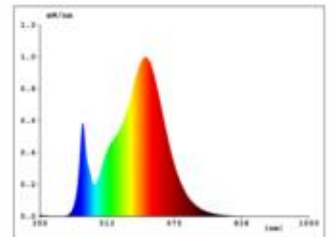

Datasheet
5427001

9W Argent Downlight Modul 640lm 3000K 36° dim

Dimmable yes

Our 9W **ARGENT recessed downlight** is our premium downlight product. The reflector can be tilted up to 50°. Due to the high color rendering index of Ra 90, an almost daylight-like color rendering is guaranteed. The recessed luminaire is equipped with the latest LED technology and thus has a high dimmer compatibility. The power supply is provided by an integrated driver. The connector box provides a very practical assistance in the through wiring. Especially important in the object: we offer 3 years warranty and vouch for the high quality workmanship and durability. If you would like to know with which dimmers this product is compatible, please follow the link to the test results from our own workshop.

Recommended dimmer: www.sigor.de/dimmerliste

640 lm	luminous flux [lm]
9,00 Watt	rated power
3000 K	colour temperature
Ra>95	colour rendering
6 sdcm	colour consistency
36°	beam angle
Alu gebürstet	Colour housing
IP20	type of protection
-10° - 40°C	temperature range in operation
0,85	power factor
230 V AC	voltage
50/60 Hz	operating frequency
450 mA	current
9 kWh/1000h	energy consumption
<1,0 s	warm-up time up to 60% of the full light output
0,1 s	starting time
Ø 50.000 h	nominal life time
L70B50	rated life time L70/B50
0,7	lumen maintenance factor at the end of the nominal life

Spectral power distribution
in the range 180 - 800 nm

SIGOR
5427001

A	
B	
C	
D	
E	
F	
G	G

9
kWh/1000h

2019/2015

5427001

9W Argent Downlight Modul 640lm 3000K 36° dim

Manual: