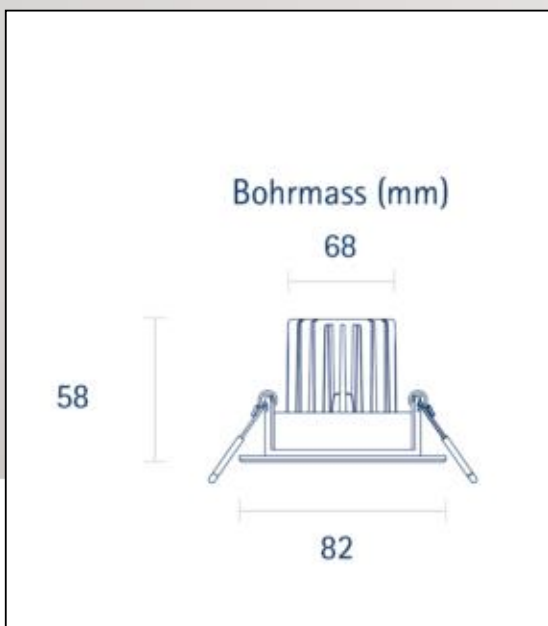

Recommended dimmer: www.sigor.de/dimmerliste

640 lm	luminous flux [lm]
9,00 Watt	rated power
3000 K	colour temperature
Ra>95	colour rendering
6 sdcm	colour consistency
36°	beam angle
Alu gebürstet	Colour housing
IP20	type of protection
-10° - 40°C	temperature range in operation
0,85	power factor
230 V AC	voltage
50/60 Hz	operating frequency
450 mA	current
9 kWh/1000h	energy consumption
<1,0 s	warm-up time up to 60% of the full light output
0,1 s	starting time
Ø 50.000 h	nominal life time
L70B50	rated life time L70/B50
0,7	lumen maintenance factor at the end of the nominal life

Spectral power distribution
in the range 180 - 800 nm

SIGOR
5427001

A	
B	
C	
D	
E	
F	
G	G

9
kWh/1000h

2019/2015

5427001

9W Argent Downlight Modul 640lm 3000K 36° dim

Manual: