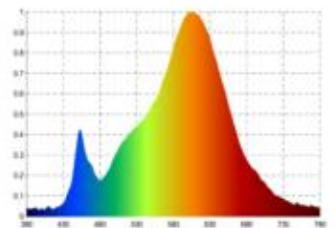

Datasheet
5473101

7,2W Fusion Modul 2700K 24VDC dim

The new 7.2W Fusion is the ultimate all-rounder for all your lighting projects! With multiple solution options for light texture, light pattern and adaptation to different surfaces, this series is the perfect addition to your home or office.

Dimmable: yes

Recommended dimmer: www.sigor.de/dimmerliste

685 lm	luminous flux [lm]
7,30 Watt	rated power
2700 K	colour temperature
Ra>90	colour rendering
<5 sdcms	colour consistency
°	beam angle
IP	Colour housing
° - °C	type of protection
	temperature range in operation
24 V AC	power factor
Hz	voltage
mA	operating frequency
8 kWh/1000h	current
<1.0 s	energy consumption
<0.5 s	warm-up time up to 60% of the full light output
	starting time
Ø 55.000 h	nominal life time
L70B50	rated life time L70/B50
0,7	lumen maintenance factor at the end of the nominal life

Spectral power distribution
in the range 180 - 800 nm

Sigor
5473101

A	
B	
C	
D	
E	
F	← F
G	

8
kWh/1000h

2019/2015

5473101

7,2W Fusion Modul 2700K 24VDC dim

Manual: