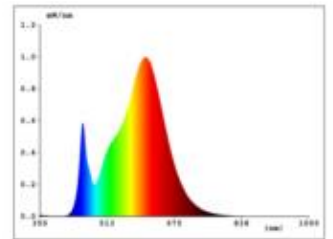

Dimmable: yes

Recommended dimmer: [www.sigor.de/dimmerliste](http://www.sigor.de/dimmerliste)

685 lm	luminous flux [lm]
7,30 Watt	rated power
3000 K	colour temperature
Ra>90	colour rendering
<5 sdcms	colour consistency
°	beam angle
IP	Colour housing
° - °C	type of protection
	temperature range in operation
	power factor
24 V AC	voltage
Hz	operating frequency
mA	current
8 kWh/1000h	energy consumption
<1.0 s	warm-up time up to 60% of the full light output
<0.5 s	starting time
Ø 55.000 h	nominal life time
L70B50	rated life time L70/B50
0,7	lumen maintenance factor at the end of the nominal life

Spectral power distribution  
in the range 180 - 800 nm

**Sigor**  
5473201

A	
B	
C	
D	
E	
F	← F
G	

**8**  
kWh/1000h

2019/2015

5473201

7,2W Fusion Modul 3000K 24VDC dim

**Manual:**