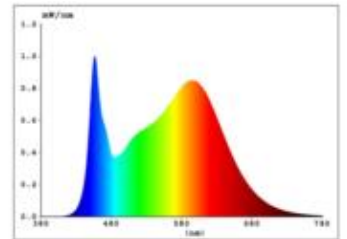

Datasheet

5473301

7,2W Fusion Modul 4000K 24VDC dim

The new 7.2W Fusion is the ultimate all-rounder for all your lighting projects! With multiple solution options for light texture, light pattern and adaptation to different surfaces, this series is the perfect addition to your home or office.

Dimmable: yes

Recommended dimmer: www.sigor.de/dimmerliste

685 lm	luminous flux [lm]
73,00 Watt	rated power
4000 K	colour temperature
Ra>90	colour rendering
<5 sdc _m	colour consistency
°	beam angle
IP	Colour housing
° - °C	type of protection
	temperature range in operation
	power factor
24 V AC	voltage
Hz	operating frequency
mA	current
8 kWh/1000h	energy consumption
<1.0 s	warm-up time up to 60% of the full light output
<0.5 s	starting time
Ø 55.000 h	nominal life time
L70B50	rated life time L70/B50
0,7	lumen maintenance factor at the end of the nominal life

Spectral power distribution
in the range 180 - 800 nm

Sigor
5473301

A	
B	
C	
D	
E	
F	← F
G	

8
kWh/1000h

2019/2015

5473301

7,2W Fusion Modul 4000K 24VDC dim

Manual: