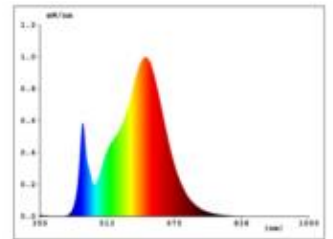

Dimmable:

580 lm	luminous flux [lm]
8,00 Watt	rated power
3000 K	colour temperature
Ra>90	colour rendering
<5 sdcn	colour consistency
36°	beam angle
weiß	Colour housing
IP54	type of protection
-20° - 40°C	temperature range in operation
230 V AC	power factor
Hz	voltage
mA	operating frequency
3 kWh/1000h	current
<1.0 s	energy consumption
<0.5 s	warm-up time up to 60% of the full light output
	starting time
Ø 50.000 h	nominal life time
L70B10	rated life time L70/B50
0.7	lumen maintenance factor at the end of the nominal life

Spectral power distribution  
in the range 180 - 800 nm

**Sigor**  
5711401

A

B

C

D

E

F