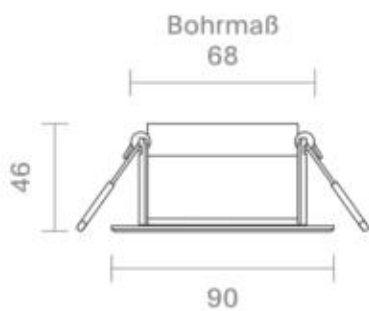

5711401

Einbauleuchte Argent IP54 BM68/83mm weiss IP54

Einbauvariante ohne Adapterring

Manual:

<https://shop.sigor.de/media/pdf/5711401_manual.pdf>

as of: 22.08.2023

Page: 2