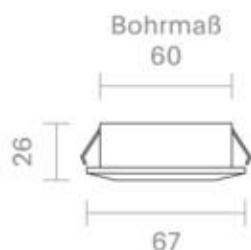

Spectral power distribution
in the range 180 - 800 nm

SIGOR
5722001

A	
B	
C	
D	
E	
F	
G	G

5
kWh/1000h

2019/2015

5722001

Einbauleuchte Diled 5W 330lm 3000K

Manual: