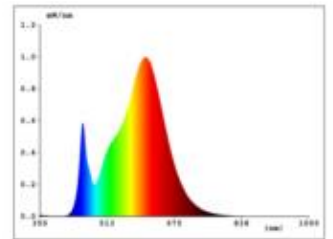

Datasheet
5722001

Einbauleuchte Diled 5W 330lm 3000K

Our 5W **Diled Downlight** is the successor to the successful Haled series from Sigor. The unique reflector perfectly imitates that of a halogen variant. Due to the high color rendering index, an almost daylight-like color rendering is guaranteed. The recessed downlight has a brilliant light color of 3,000K and makes everything shine in a beautiful light. The recessed luminaire is equipped with the latest LED technology and thus has a high dimmer compatibility. The power supply is provided by an integrated driver. Especially important in the object: we offer 3-year warranty and vouch for the high-quality workmanship and durability.

Dimmable yes

Recommended dimmer: www.sigor.de/dimmerliste

330 lm	luminous flux [lm]
5,00 Watt	rated power
3000 K	colour temperature
Ra>95	colour rendering
<5 sdcn	colour consistency
36°	beam angle
schwarz	Colour housing
IP30	type of protection
-10° - 40°C	temperature range in operation
0.9	power factor
230 V AC	voltage
50/60 Hz	operating frequency
24 mA	current
4 kWh/1000h	energy consumption
<1.0 s	warm-up time up to 60% of the full light output
<0.5 s	starting time
Ø 50.000 h	nominal life time
L80B10	rated life time L70/B50
0,8	lumen maintenance factor at the end of the nominal life

Spectral power distribution
in the range 180 - 800 nm

SIGOR
5722001

A	
B	
C	
D	
E	
F	
G	G

5
kWh/1000h

2019/2015

5722001

Einbauleuchte Diled 5W 330lm 3000K

Manual: