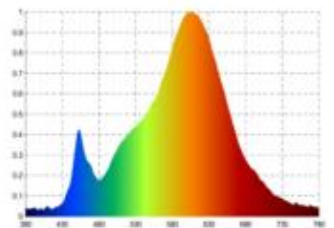

Datasheet
5722101

Einbauleuchte Diled 5W 300lm 2700-2100K

Our 5W **Diled Downlight** is the successor of the successful Haled series from Sigor. The unique reflector perfectly imitates that of a halogen variant. Due to the high color rendering index, an almost daylight-like color rendering is guaranteed. The recessed downlight has the Dim-To-Warm technology. It is characterized by the lowering of the light color when dimming from 2,700K to 2,100K, as with a traditional incandescent lamp. The recessed luminaire is equipped with the latest LED technology and thus has high dimmer compatibility. The power supply is provided by an integrated driver. Especially important in the object: we offer 3-year warranty and vouch for the high-quality workmanship and durability.

Dimmable:

Recommended dimmer: www.sigor.de/dimmerliste

300 lm	luminous flux [lm]
5,00 Watt	rated power
2700-2100 K	colour temperature
Ra>95	colour rendering
<5 sdcms	colour consistency
36°	beam angle
schwarz	Colour housing
IP30	type of protection
-10° - 40°C	temperature range in operation
0.9	power factor
230 V AC	voltage
50/60 Hz	operating frequency
24 mA	current
4 kWh/1000h	energy consumption
<1.0 s	warm-up time up to 60% of the full light output
<0.5 s	starting time
Ø 50.000 h	nominal life time
L80B10	rated life time L70/B50
0,8	lumen maintenance factor at the end of the nominal life

Spectral power distribution
in the range 180 - 800 nm

SIGOR
5722101

A	
B	
C	
D	
E	
F	
G	G

5
kWh/1000h

2019/2015

5722101

Einbauleuchte Diled 5W 300lm 2700-2100K

Manual: