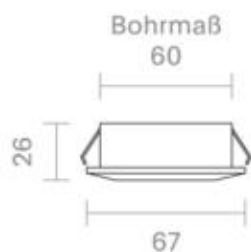

Spectral power distribution
in the range 180 - 800 nm

SIGOR
5722101

A	
B	
C	
D	
E	
F	
G	G

5
kWh/1000h

2019/2015

5722101

Einbauleuchte Diled 5W 300lm 2700-2100K

Manual: