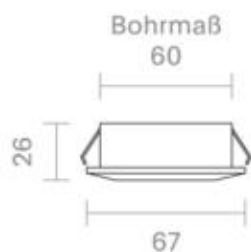

Spectral power distribution in the range 180 - 800 nm

SIGOR
5723001

A	
B	
C	
D	
E	
F	
G	G

5
kWh/1000h

2019/2015

5723001

Einbauleuchte Diled 5W 300lm 2700-2100K

Manual: