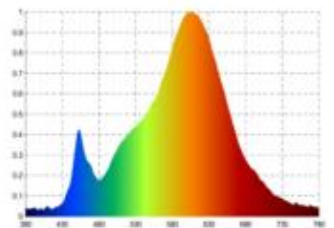

Datasheet
5723001

Einbauleuchte Diled 5W 300lm 2700-2100K

Our 5W **Diled Downlight** is the successor of the successful Haled series from Sigor. The unique reflector perfectly imitates that of a halogen version. The high colour rendering index guarantees a colour rendering that is almost similar to daylight. The recessed downlight has Dim-To-Warm technology. It is characterised by the reduction of the light colour when dimmed from 2,700K to 2,100K, as with a traditional incandescent lamp. The recessed luminaire is equipped with the latest LED technology and thus has a high degree of dimmer compatibility. Power is supplied via an integrated driver. Particularly important in the property: we offer a 3-year guarantee and vouch for the high-quality workmanship and durability.

Dimmable:

Recommended dimmer: www.sigor.de/dimmerliste

300 lm	luminous flux [lm]
5,00 Watt	rated power
2700-2100 K	colour temperature
Ra>95	colour rendering
<5 sdcms	colour consistency
36°	beam angle
weiss	Colour housing
IP30	type of protection
-10° - 40°C	temperature range in operation
0.9	power factor
230 V AC	voltage
50/60 Hz	operating frequency
24 mA	current
4 kWh/1000h	energy consumption
<1.0 s	warm-up time up to 60% of the full light output
<0.5 s	starting time
Ø 50.000 h	nominal life time
L80B10	rated life time L70/B50
0,8	lumen maintenance factor at the end of the nominal life

Spectral power distribution in the range 180 - 800 nm

SIGOR
5723001

A	
B	
C	
D	
E	
F	
G	G

5
kWh/1000h

2019/2015

5723001

Einbauleuchte Diled 5W 300lm 2700-2100K

Manual: