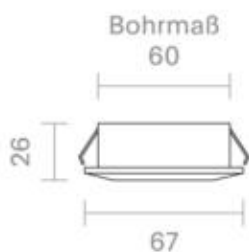

Spectral power distribution in the range 180 - 800 nm

SIGOR
5723501

A	
B	
C	
D	
E	
F	
G	G

5
kWh/1000h

2019/2015

5723501

Einbauleuchte Diled 5W 300lm 2700-2100K

Manual: