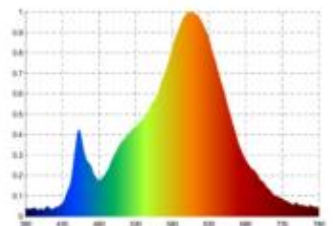

Datasheet
5723501

Einbauleuchte Diled 5W 300lm 2700-2100K

Our 5W **Diled Downlight** is the successor of the successful Haled series from Sigor. The unique reflector perfectly imitates that of a halogen variant. Due to the high color rendering index, an almost daylight-like color rendering is guaranteed. The recessed downlight has the Dim-To-Warm technology. It is characterized by the lowering of the light color when dimming from 2,700K to 2,100K, as with a traditional incandescent lamp. The recessed luminaire is equipped with the latest LED technology and thus has high dimmer compatibility. The power supply is provided by an integrated driver. Especially important in the object: we offer 3-year warranty and vouch for the high-quality workmanship and durability.

Dimmable:

Recommended dimmer: www.sigor.de/dimmerliste

300 lm	luminous flux [lm]
5,00 Watt	rated power
2700-2100 K	colour temperature
Ra>95	colour rendering
<5 sdcms	colour consistency
36°	beam angle
stahl	Colour housing
IP30	type of protection
-10° - 40°C	temperature range in operation
0.9	power factor
230 V AC	voltage
50/60 Hz	operating frequency
24 mA	current
4 kWh/1000h	energy consumption
<1.0 s	warm-up time up to 60% of the full light output
<0.5 s	starting time
Ø 50.000 h	nominal life time
L80B10	rated life time L70/B50
0,8	lumen maintenance factor at the end of the nominal life

Spectral power distribution in the range 180 - 800 nm

SIGOR
5723501

A	
B	
C	
D	
E	
F	
G	G

5
kWh/1000h

2019/2015

5723501

Einbauleuchte Diled 5W 300lm 2700-2100K

Manual: