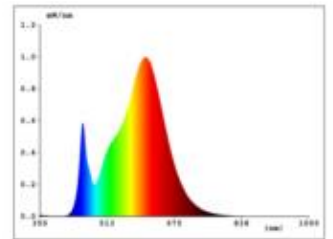

**Datasheet**  
**5723701**

**Einbauleuchte Diled 5W 330lm 3000K**

Our 5W **Diled Downlight** is the successor to the successful Haled series from Sigor. The unique reflector perfectly imitates that of a halogen variant. Due to the high color rendering index, an almost daylight-like color rendering is guaranteed. The recessed downlight has a brilliant light color of 3,000K and makes everything shine in a beautiful light. The recessed luminaire is equipped with the latest LED technology and thus has a high dimmer compatibility. The power supply is provided by an integrated driver. Especially important in the object: we offer 3-year warranty and vouch for the high-quality workmanship and durability.

Dimmable: yes

Recommended dimmer: [www.sigor.de/dimmerliste](http://www.sigor.de/dimmerliste)

330 lm	luminous flux [lm]
5,00 Watt	rated power
3000 K	colour temperature
Ra>95	colour rendering
<5 sdcms	colour consistency
36°	beam angle
stahl	Colour housing
IP30	type of protection
-10° - 40°C	temperature range in operation
0.9	power factor
230 V AC	voltage
50/60 Hz	operating frequency
24 mA	current
4 kWh/1000h	energy consumption
<1.0 s	warm-up time up to 60% of the full light output
<0.5 s	starting time
Ø 50.000 h	nominal life time
L80B10	rated life time L70/B50
0,8	lumen maintenance factor at the end of the nominal life

Spectral power distribution  
in the range 180 - 800 nm

**SIGOR**  
5723701

A	
B	
C	
D	
E	
F	
G	G

**5**  
kWh/1000h

2019/2015

5723701

Einbauleuchte Diled 5W 330lm 3000K

**Manual:**