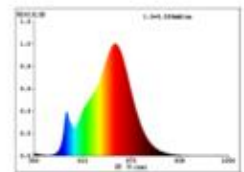

**Datasheet**  
**5724001**

**Einbauleuchte 68 Diled 6W 360lm 2700-2100K**

Our 6W **Diled Downlight** is the successor of the successful Haled series from Sigor. The unique reflector perfectly imitates that of a halogen version. The reflector can be tilted up to 50°. The high colour rendering index guarantees a colour rendering that is almost similar to daylight. The recessed downlight has Dim-To-Warm technology. It is characterised by the reduction of the light colour when dimmed from 2,700K to 2,100K, as with a traditional incandescent lamp. The recessed luminaire is equipped with the latest LED technology and thus has a high degree of dimmer compatibility. Power is supplied via an integrated driver. Particularly important in the property: we offer a 3-year guarantee and vouch for the high-quality workmanship and durability.

Dimmable:

Recommended dimmer: [www.sigor.de/dimmerliste](http://www.sigor.de/dimmerliste)

360 lm	luminous flux [lm]
6,00 Watt	rated power
2700-2100 K	colour temperature
Ra>95	colour rendering
<5 sdcms	colour consistency
36°	beam angle
weiss	Colour housing
IP30	type of protection
-20° - 40°C	temperature range in operation
0.9	power factor
230 V AC	voltage
50/60 Hz	operating frequency
28 mA	current
6 kWh/1000h	energy consumption
<1.0 s	warm-up time up to 60% of the full light output
<0.5 s	starting time
Ø 50.000 h	nominal life time
L80B10	rated life time L70/B50
0,8	lumen maintenance factor at the end of the nominal life

Spectral power distribution  
in the range 180 - 800 nm

**SIGOR**  
5724001

A	
B	
C	
D	
E	
F	
G	G

**6**  
kWh/1000h

2019/2015

5724001

Einbauleuchte 68 Diled 6W 360lm 2700-2100K

as of: 09.08.2024