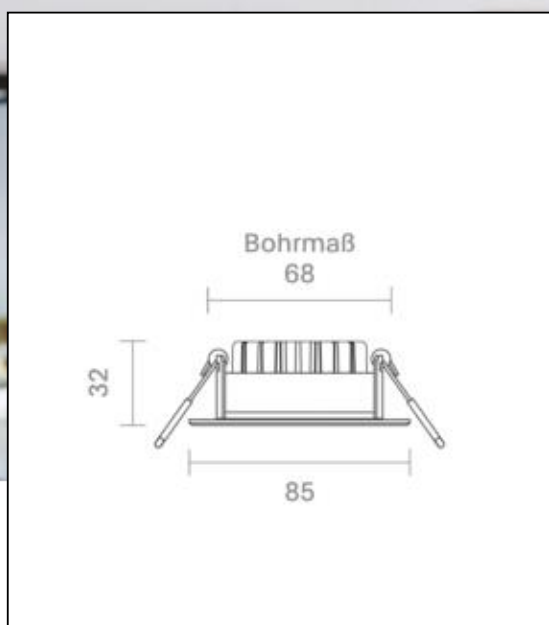

Spectral power distribution  
in the range 180 - 800 nm

**SIGOR**  
5724001

A	
B	
C	
D	
E	
F	
G	G

**6**  
kWh/1000h

2019/2015

5724001

Einbauleuchte 68 Diled 6W 360lm 2700-2100K

as of: 09.08.2024