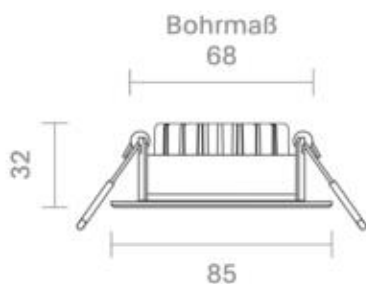

Datasheet
5724101

Einbauleuchte Diled 6W 370lm 2700K

Dimmable yes

Our 6W **Diled Downlight** is the successor of the successful Haled series from Sigor. The unique reflector perfectly imitates that of a halogen variant. The reflector can be tilted up to 50°. Due to the high color rendering index, an almost daylight-like color rendering is guaranteed. The recessed downlight has a brilliant light color of 2,700K and makes everything shine in a beautiful light. The recessed luminaire is equipped with the latest LED technology and thus has a high dimmer compatibility. The power supply is provided by an integrated driver. Especially important in the object: we offer 3-year warranty and vouch for the high-quality workmanship and durability.

Recommended dimmer: www.sigor.de/dimmerliste

370 lm	luminous flux [lm]
6,00 Watt	rated power
2700 K	colour temperature
Ra>95	colour rendering
5 sdcm	colour consistency
36°	beam angle
weiß	Colour housing
IP20	type of protection
-20° - 40°C	temperature range in operation
-	power factor
230 V AC	voltage
- Hz	operating frequency
1 mA	current
3 kWh/1000h	energy consumption
<1,0 s	warm-up time up to 60% of the full light output
<0,5 s	starting time
Ø 50.000 h	nominal life time
L80B10	rated life time L70/B50
0.8	lumen maintenance factor at the end of the nominal life

Spectral power distribution
in the range 180 - 800 nm

Sigor
5724101

A	
B	
C	
D	
E	
F	
G	G

6
kWh/1000h

2019/2015

5724101

Einbauleuchte Diled 6W 370lm 2700K

Manual: