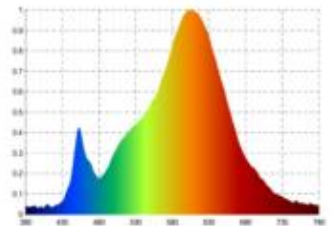

Datasheet
5724101

Einbauleuchte Diled 6W 370lm 2700K

Dimmable yes

Our 6W **Diled Downlight** is the successor of the successful Haled series from Sigor. The unique reflector perfectly imitates that of a halogen variant. The reflector can be tilted up to 50°. Due to the high color rendering index, an almost daylight-like color rendering is guaranteed. The recessed downlight has a brilliant light color of 2,700K and makes everything shine in a beautiful light. The recessed luminaire is equipped with the latest LED technology and thus has a high dimmer compatibility. The power supply is provided by an integrated driver. Especially important in the object: we offer 3-year warranty and vouch for the high-quality workmanship and durability.

Recommended dimmer: www.sigor.de/dimmerliste

370 lm	luminous flux [lm]
6,00 Watt	rated power
2700 K	colour temperature
Ra>95	colour rendering
5 sdcm	colour consistency
36°	beam angle
weiß	Colour housing
IP20	type of protection
-20° - 40°C	temperature range in operation
-	power factor
230 V AC	voltage
- Hz	operating frequency
1 mA	current
3 kWh/1000h	energy consumption
<1,0 s	warm-up time up to 60% of the full light output
<0,5 s	starting time
Ø 50.000 h	nominal life time
L80B10	rated life time L70/B50
0.8	lumen maintenance factor at the end of the nominal life

Spectral power distribution
in the range 180 - 800 nm

Sigor
5724101

A	
B	
C	
D	
E	
F	
G	G

6
kWh/1000h

2019/2015

5724101

Einbauleuchte Diled 6W 370lm 2700K

Manual: