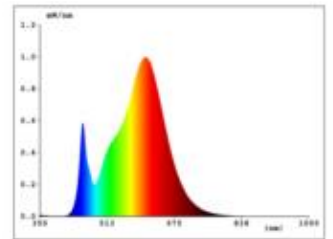

Datasheet
5724201

Einbauleuchte Diled 6W 380lm 3000K

Dimmable yes

Our 6W **Diled Downlight** is the successor of the successful Haled series from Sigor. The unique reflector perfectly imitates that of a halogen variant. The reflector can be tilted up to 50°. Due to the high color rendering index, an almost daylight-like color rendering is guaranteed. The recessed downlight has a brilliant light color of 3,000K and makes everything shine in a beautiful light. The recessed luminaire is equipped with the latest LED technology and thus has a high dimmer compatibility. The power supply is provided by an integrated driver. Especially important in the object: we offer 3-year warranty and vouch for the high-quality workmanship and durability.

Recommended dimmer: www.sigor.de/dimmerliste

380 lm	luminous flux [lm]
6,00 Watt	rated power
3000 K	colour temperature
Ra>95	colour rendering
<5 sdcM	colour consistency
36°	beam angle
weiss	Colour housing
IP30	type of protection
-20° - 40°C	temperature range in operation
0.9	power factor
230 V AC	voltage
50/60 Hz	operating frequency
28 mA	current
6 kWh/1000h	energy consumption
<1.0 s	warm-up time up to 60% of the full light output
<0.5 s	starting time
Ø 50.000 h	nominal life time
L80B10	rated life time L70/B50
0,8	lumen maintenance factor at the end of the nominal life

Spectral power distribution
in the range 180 - 800 nm

SIGOR
5724201

A	
B	
C	
D	
E	
F	
G	G

6
kWh/1000h

2019/2015

5724201

Einbauleuchte Diled 6W 380lm 3000K

Manual: