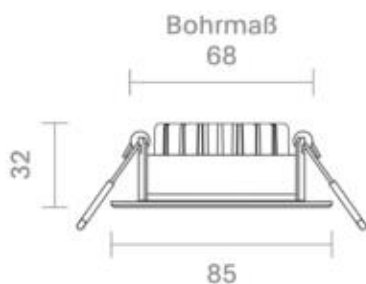

Recommended dimmer: www.sigor.de/dimmerliste

380 lm	luminous flux [lm]
6,00 Watt	rated power
3000 K	colour temperature
Ra>95	colour rendering
<5 sdcM	colour consistency
36°	beam angle
weiss	Colour housing
IP30	type of protection
-20° - 40°C	temperature range in operation
0.9	power factor
230 V AC	voltage
50/60 Hz	operating frequency
28 mA	current
6 kWh/1000h	energy consumption
<1.0 s	warm-up time up to 60% of the full light output
<0.5 s	starting time
Ø 50.000 h	nominal life time
L80B10	rated life time L70/B50
0,8	lumen maintenance factor at the end of the nominal life

Spectral power distribution
in the range 180 - 800 nm

SIGOR
5724201

A	
B	
C	
D	
E	
F	
G	G

6
kWh/1000h

2019/2015

5724201

Einbauleuchte Diled 6W 380lm 3000K

Manual: