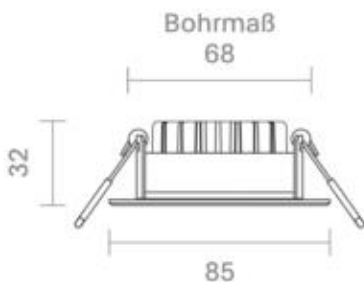

G

6 kWh/1000h

2019/2015

5724601

Einbauleuchte Diled 6W 370lm 2700K

Manual:

https://shop.sigor.de/media/pdf/5724601_manual.pdf

as of: 10.10.2023