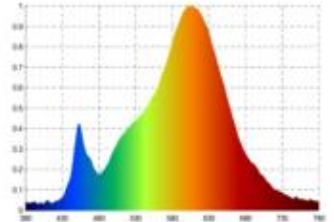

Datasheet
5724601

Einbauleuchte Diled 6W 370lm 2700K

Dimmable: yes

Our 6W **Diled Downlight** is the successor of the successful Haled series from Sigor. The unique reflector perfectly imitates that of a halogen variant. The reflector can be tilted up to 50°. Due to the high color rendering index, an almost daylight-like color rendering is guaranteed. The recessed downlight has a brilliant light color of 2,700K and makes everything shine in a beautiful light. The recessed luminaire is equipped with the latest LED technology and thus has a high dimmer compatibility. The power supply is provided by an integrated driver. Especially important in the object: we offer 3-year warranty and vouch for the high-quality workmanship and durability.

Recommended dimmer: www.sigor.de/dimmerliste

370 lm	luminous flux [lm]
6,00 Watt	rated power
2700 K	colour temperature
Ra>95	colour rendering
5 sdcm	colour consistency
36°	beam angle
stahl	Colour housing
IP20	type of protection
-20° - 40°C	temperature range in operation
-	power factor
230 V AC	voltage
- Hz	operating frequency
1 mA	current
3 kWh/1000h	energy consumption
<1,0 s	warm-up time up to 60% of the full light output
<0,5 s	starting time
Ø 50.000 h	nominal life time
L80B10	rated life time L70/B50
0.8	lumen maintenance factor at the end of the nominal life