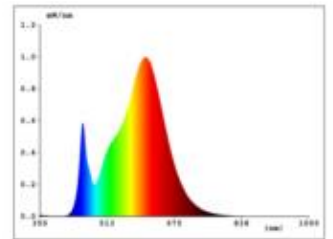

**Datasheet**  
**5724701**

**Einbauleuchte Diled 6W 380lm 3000K**

Dimmable yes

Our 6W **Diled Downlight** is the successor of the successful Haled series from Sigor. The unique reflector perfectly imitates that of a halogen variant. The reflector can be tilted up to 50°. Due to the high color rendering index, an almost daylight-like color rendering is guaranteed. The recessed downlight has a brilliant light color of 3,000K and makes everything shine in a beautiful light. The recessed luminaire is equipped with the latest LED technology and thus has a high dimmer compatibility. The power supply is provided by an integrated driver. Especially important in the object: we offer 3-year warranty and vouch for the high-quality workmanship and durability.

Recommended dimmer: [www.sigor.de/dimmerliste](http://www.sigor.de/dimmerliste)

380 lm	luminous flux [lm]
6,00 Watt	rated power
3000 K	colour temperature
Ra>95	colour rendering
<5 sdcM	colour consistency
36°	beam angle
stahl	Colour housing
IP30	type of protection
-20° - 40°C	temperature range in operation
0.9	power factor
230 V AC	voltage
50/60 Hz	operating frequency
28 mA	current
6 kWh/1000h	energy consumption
<1.0 s	warm-up time up to 60% of the full light output
<0.5 s	starting time
Ø 50.000 h	nominal life time
L80B10	rated life time L70/B50
0,8	lumen maintenance factor at the end of the nominal life

Spectral power distribution  
in the range 180 - 800 nm

**SIGOR**  
5724701

A	
B	
C	
D	
E	
F	
G	G

**6**  
kWh/1000h

2019/2015

5724701

Einbauleuchte Diled 6W 380lm 3000K

**Manual:**