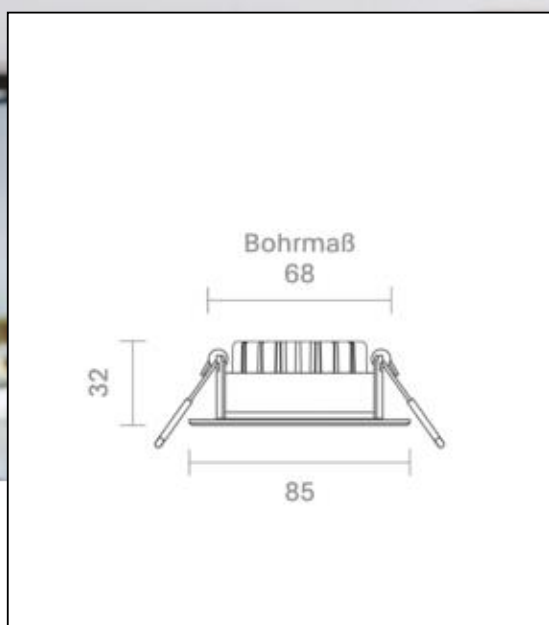

Recommended dimmer: [www.sigor.de/dimmerliste](http://www.sigor.de/dimmerliste)

380 lm	luminous flux [lm]
6,00 Watt	rated power
3000 K	colour temperature
Ra>95	colour rendering
<5 sdcM	colour consistency
36°	beam angle
stahl	Colour housing
IP30	type of protection
-20° - 40°C	temperature range in operation
0.9	power factor
230 V AC	voltage
50/60 Hz	operating frequency
28 mA	current
6 kWh/1000h	energy consumption
<1.0 s	warm-up time up to 60% of the full light output
<0.5 s	starting time
Ø 50.000 h	nominal life time
L80B10	rated life time L70/B50
0,8	lumen maintenance factor at the end of the nominal life

Spectral power distribution  
in the range 180 - 800 nm

**SIGOR**  
5724701

A	
B	
C	
D	
E	
F	
G	G

**6**  
kWh/1000h

2019/2015

5724701

Einbauleuchte Diled 6W 380lm 3000K

**Manual:**