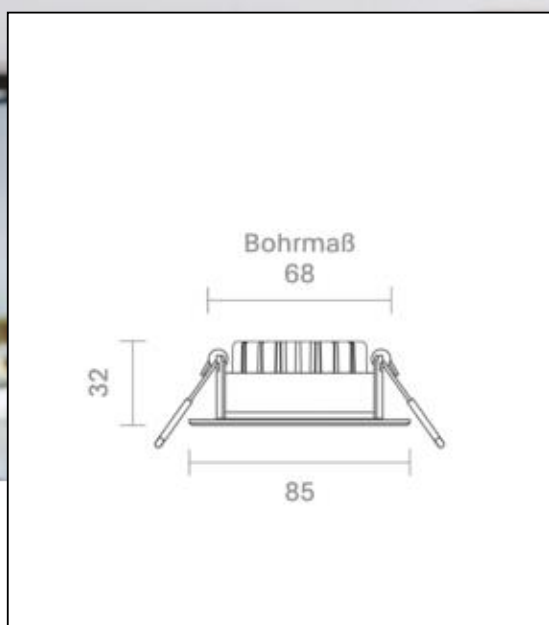

Recommended dimmer: www.sigor.de/dimmerliste

380 lm	luminous flux [lm]
6,00 Watt	rated power
3000 K	colour temperature
Ra>95	colour rendering
<5 sdcms	colour consistency
36°	beam angle
schwarz	Colour housing
IP30	type of protection
-20° - 40°C	temperature range in operation
0.9	power factor
230 V AC	voltage
50/60 Hz	operating frequency
28 mA	current
6 kWh/1000h	energy consumption
<1.0 s	warm-up time up to 60% of the full light output
<0.5 s	starting time
Ø 50.000 h	nominal life time
L80B10	rated life time L70/B50
0,8	lumen maintenance factor at the end of the nominal life

Spectral power distribution
in the range 180 - 800 nm

SIGOR
5725601

A	
B	
C	
D	
E	
F	
G	G

6
kWh/1000h

2019/2015

5725601

Einbauleuchte 68 Diled 6W 380lm 3000K

Manual: