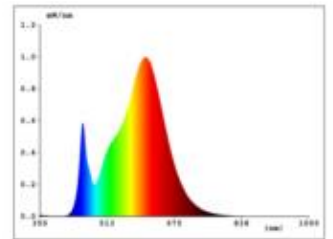

Datasheet
5725601

Einbauleuchte 68 Diled 6W 380lm 3000K

Dimmable yes

Our 6W **Diled Downlight** is the successor of the successful Haled series from Sigor. The unique reflector perfectly imitates that of a halogen variant. The reflector can be tilted up to 50°. Due to the high color rendering index, an almost daylight-like color rendering is guaranteed. The recessed downlight has a brilliant light color of 3,000K and makes everything shine in a beautiful light. The recessed luminaire is equipped with the latest LED technology and thus has a high dimmer compatibility. The power supply is provided by an integrated driver.

Recommended dimmer: www.sigor.de/dimmerliste

380 lm	luminous flux [lm]
6,00 Watt	rated power
3000 K	colour temperature
Ra>95	colour rendering
<5 sdcms	colour consistency
36°	beam angle
schwarz	Colour housing
IP30	type of protection
-20° - 40°C	temperature range in operation
0.9	power factor
230 V AC	voltage
50/60 Hz	operating frequency
28 mA	current
6 kWh/1000h	energy consumption
<1.0 s	warm-up time up to 60% of the full light output
<0.5 s	starting time
Ø 50.000 h	nominal life time
L80B10	rated life time L70/B50
0,8	lumen maintenance factor at the end of the nominal life

Spectral power distribution
in the range 180 - 800 nm

SIGOR
5725601

A	
B	
C	
D	
E	
F	
G	G

6
kWh/1000h

2019/2015

5725601

Einbauleuchte 68 Diled 6W 380lm 3000K

Manual: