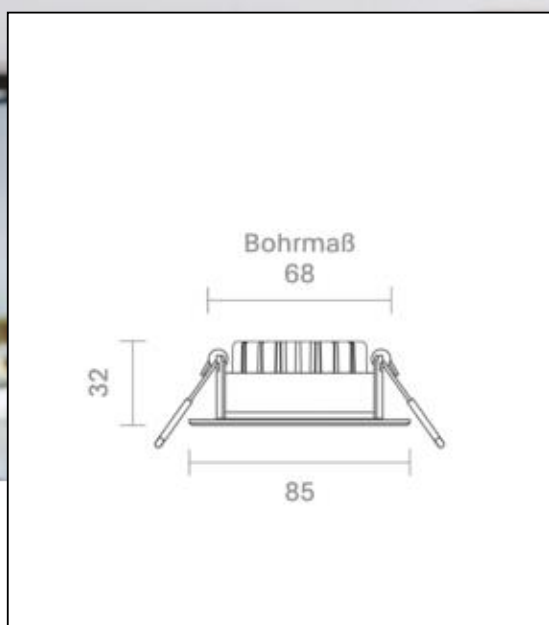

Recommended dimmer: www.sigor.de/dimmerliste

380 lm	luminous flux [lm]
6,00 Watt	rated power
3000 K	colour temperature
Ra>95	colour rendering
<5 sdcM	colour consistency
36°	beam angle
chrom	Colour housing
IP30	type of protection
-20° - 40°C	temperature range in operation
0.9	power factor
230 V AC	voltage
50/60 Hz	operating frequency
28 mA	current
6 kWh/1000h	energy consumption
<1.0 s	warm-up time up to 60% of the full light output
<0.5 s	starting time
Ø 50.000 h	nominal life time
L80B10	rated life time L70/B50
0,8	lumen maintenance factor at the end of the nominal life

Spectral power distribution
in the range 180 - 800 nm

SIGOR
5725801

A	
B	
C	
D	
E	
F	
G	G

6
kWh/1000h

2019/2015

5725801

Einbauleuchte Diled 6W 380lm 3000K

Manual: