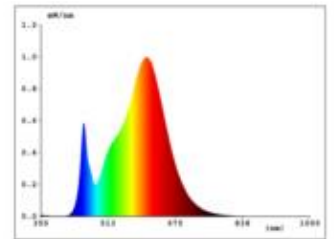

Datasheet
5725801

Einbauleuchte Diled 6W 380lm 3000K

Dimmable: yes

Our 6W **Diled Downlight** is the successor of the successful Haled series from Sigor. The unique reflector perfectly imitates that of a halogen variant. The reflector can be tilted up to 50°. Due to the high color rendering index, an almost daylight-like color rendering is guaranteed. The recessed downlight has a brilliant light color of 3,000K and makes everything shine in a beautiful light. The recessed luminaire is equipped with the latest LED technology and thus has a high dimmer compatibility. The power supply is provided by an integrated driver. Especially important in the object: we offer 3-year warranty and vouch for the high-quality workmanship and durability.

Recommended dimmer: www.sigor.de/dimmerliste

380 lm	luminous flux [lm]
6,00 Watt	rated power
3000 K	colour temperature
Ra>95	colour rendering
<5 sdcM	colour consistency
36°	beam angle
chrom	Colour housing
IP30	type of protection
-20° - 40°C	temperature range in operation
0.9	power factor
230 V AC	voltage
50/60 Hz	operating frequency
28 mA	current
6 kWh/1000h	energy consumption
<1.0 s	warm-up time up to 60% of the full light output
<0.5 s	starting time
Ø 50.000 h	nominal life time
L80B10	rated life time L70/B50
0,8	lumen maintenance factor at the end of the nominal life

Spectral power distribution
in the range 180 - 800 nm

SIGOR
5725801

A	
B	
C	
D	
E	
F	
G	G

6
kWh/1000h

2019/2015

5725801

Einbauleuchte Diled 6W 380lm 3000K

Manual: