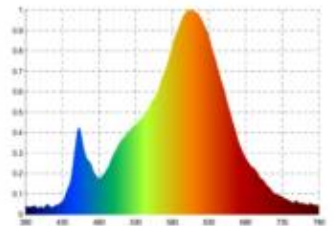

Datasheet
5726101

Einbauleuchte Diled 10W 640lm 2700K dim

Dimmable yes

Our 10W **Diled Downlight** is the successor of the successful Haled series from Sigor. The unique reflector perfectly imitates that of a halogen variant. The reflector can be tilted up to 50 °. Due to the high color rendering index, an almost daylight-like color rendering is guaranteed. The recessed downlight has a brilliant light color of 2,700K and makes everything shine in a beautiful light. The recessed luminaire is equipped with the latest LED technology and thus has a high dimmer compatibility. The power supply is provided by an integrated driver. Especially important in the object: we offer 3-year warranty and vouch for the high-quality workmanship and durability.

Recommended dimmer: www.sigor.de/dimmerliste

640 lm	luminous flux [lm]
10,00 Watt	rated power
2700 K	colour temperature
Ra>95	colour rendering
<5 sdcms	colour consistency
36°	beam angle
weiß	Colour housing
IP20	type of protection
-10° - 30°C	temperature range in operation
0.9	power factor
230 V AC	voltage
50/60 Hz	operating frequency
230 mA	current
10 kWh/1000h	energy consumption
<1.0 s	warm-up time up to 60% of the full light output
<0.5 s	starting time
Ø 50.000 h	nominal life time
L80B10	rated life time L70/B50
0,8	lumen maintenance factor at the end of the nominal life

Spectral power distribution
in the range 180 - 800 nm

Sigor
5726101

A	
B	
C	
D	
E	
F	
G	G

10
kWh/1000h

2019/2015

5726101

Einbauleuchte Diled 10W 640lm 2700K dim

Manual: