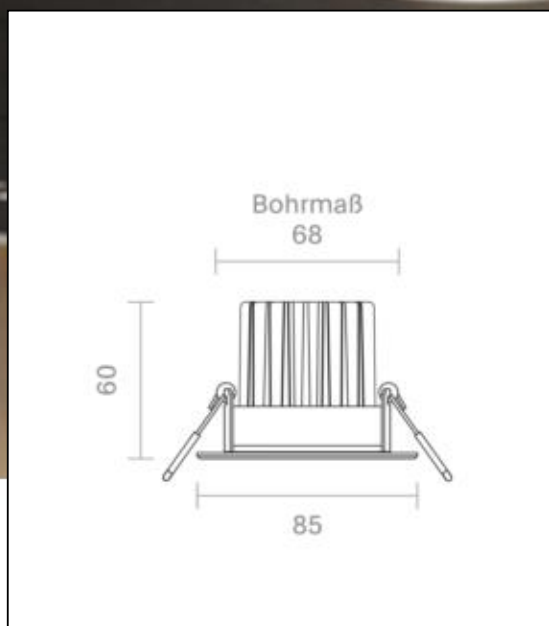

Datasheet
5726101

Einbauleuchte Diled 10W 640lm 2700K dim

Dimmable yes

Our 10W **Diled Downlight** is the successor of the successful Haled series from Sigor. The unique reflector perfectly imitates that of a halogen variant. The reflector can be tilted up to 50 °. Due to the high color rendering index, an almost daylight-like color rendering is guaranteed. The recessed downlight has a brilliant light color of 2,700K and makes everything shine in a beautiful light. The recessed luminaire is equipped with the latest LED technology and thus has a high dimmer compatibility. The power supply is provided by an integrated driver. Especially important in the object: we offer 3-year warranty and vouch for the high-quality workmanship and durability.

Recommended dimmer: www.sigor.de/dimmerliste

640 lm	luminous flux [lm]
10,00 Watt	rated power
2700 K	colour temperature
Ra>95	colour rendering
<5 sdcms	colour consistency
36°	beam angle
weiß	Colour housing
IP20	type of protection
-10° - 30°C	temperature range in operation
0.9	power factor
230 V AC	voltage
50/60 Hz	operating frequency
230 mA	current
10 kWh/1000h	energy consumption
<1.0 s	warm-up time up to 60% of the full light output
<0.5 s	starting time
Ø 50.000 h	nominal life time
L80B10	rated life time L70/B50
0,8	lumen maintenance factor at the end of the nominal life

Spectral power distribution
in the range 180 - 800 nm

Sigor
5726101

A	
B	
C	
D	
E	
F	
G	G

10
kWh/1000h

2019/2015

5726101

Einbauleuchte Diled 10W 640lm 2700K dim

Manual: