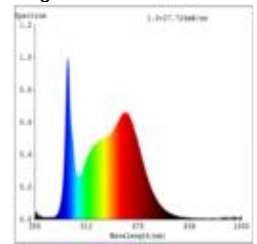

Datasheet
5726301

Einbauleuchte Diled 10W 730lm 4000K dim

Dimmable yes

Our 10W **Diled Downlight** is the successor of the successful Haled series from Sigor. The unique reflector perfectly imitates that of a halogen version. The reflector can be tilted up to 50°. The high colour rendering index guarantees a colour rendering that is almost similar to daylight. The recessed downlight has a brilliant light colour of 4,000K and makes everything shine in a beautiful light. The recessed luminaire is equipped with the latest LED technology and is therefore highly compatible with dimmers. Power is supplied via an integrated driver. Particularly important in the property: we offer a 3-year guarantee and vouch for the high-quality workmanship and durability.

Recommended dimmer: www.sigor.de/dimmerliste

730 lm	luminous flux [lm]
10,00 Watt	rated power
4000 K	colour temperature
Ra>95	colour rendering
<5 sdcn	colour consistency
36°	beam angle
weiß	Colour housing
IP20	type of protection
-10° - 30°C	temperature range in operation
0.9	power factor
230 V AC	voltage
50/60 Hz	operating frequency
230 mA	current
10 kWh/1000h	energy consumption
<1.0 s	warm-up time up to 60% of the full light output
<0.5 s	starting time
Ø 50.000 h	nominal life time
L80B10	rated life time L70/B50
0.8	lumen maintenance factor at the end of the nominal life

Spectral power distribution
in the range 180 - 800 nm

Sigor
5726301

A	
B	
C	
D	
E	
F	F
G	

10
kWh/1000h

2019/2015

5726301

Einbauleuchte Diled 10W 730lm 4000K dim

Manual: