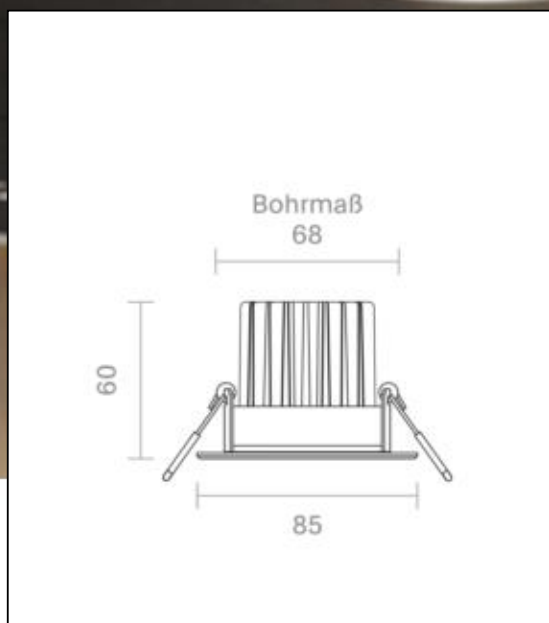

Datasheet
5726301

Einbauleuchte Diled 10W 730lm 4000K dim

Dimmable yes

Our 10W **Diled Downlight** is the successor of the successful Haled series from Sigor. The unique reflector perfectly imitates that of a halogen version. The reflector can be tilted up to 50°. The high colour rendering index guarantees a colour rendering that is almost similar to daylight. The recessed downlight has a brilliant light colour of 4,000K and makes everything shine in a beautiful light. The recessed luminaire is equipped with the latest LED technology and is therefore highly compatible with dimmers. Power is supplied via an integrated driver. Particularly important in the property: we offer a 3-year guarantee and vouch for the high-quality workmanship and durability.

Recommended dimmer: www.sigor.de/dimmerliste

730 lm	luminous flux [lm]
10,00 Watt	rated power
4000 K	colour temperature
Ra>95	colour rendering
<5 sdcn	colour consistency
36°	beam angle
weiß	Colour housing
IP20	type of protection
-10° - 30°C	temperature range in operation
0.9	power factor
230 V AC	voltage
50/60 Hz	operating frequency
230 mA	current
10 kWh/1000h	energy consumption
<1.0 s	warm-up time up to 60% of the full light output
<0.5 s	starting time
Ø 50.000 h	nominal life time
L80B10	rated life time L70/B50
0.8	lumen maintenance factor at the end of the nominal life

Spectral power distribution
in the range 180 - 800 nm

Sigor
5726301

A	
B	
C	
D	
E	
F	F
G	

10
kWh/1000h

2019/2015

5726301

Einbauleuchte Diled 10W 730lm 4000K dim

Manual: