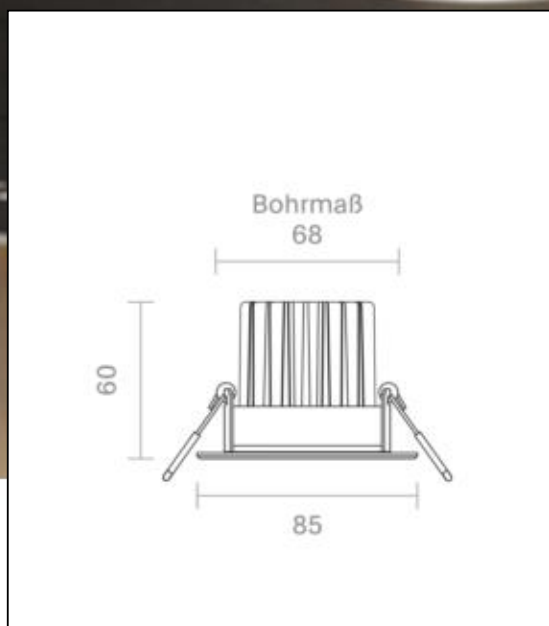

Datasheet
5726501

Einbauleuchte 68 Diled 10W 610lm 2700K-2100K

Dimmable yes

Our 10W **Diled Downlight** is the successor of the successful Haled series from Sigor. The unique reflector perfectly imitates that of a halogen variant. Due to the high color rendering index, an almost daylight-like color rendering is guaranteed. The recessed downlight has the Dim-To-Warm technology. It is characterized by the lowering of the light color when dimming from 2,700K to 2,100K, as with a traditional incandescent lamp. The recessed luminaire is equipped with the latest LED technology and thus has high dimmer compatibility. The power supply is provided by an integrated driver. Especially important in the object: we offer 3-year warranty and vouch for the high-quality workmanship and durability.

Recommended dimmer: www.sigor.de/dimmerliste

610 lm	luminous flux [lm]
10,00 Watt	rated power
2700-2100 K	colour temperature
Ra>95	colour rendering
<5 sdcms	colour consistency
36°	beam angle
stahl	Colour housing
IP20	type of protection
-10° - 30°C	temperature range in operation
0.9	power factor
230 V AC	voltage
50/60 Hz	operating frequency
45 mA	current
10 kWh/1000h	energy consumption
<1.0 s	warm-up time up to 60% of the full light output
<0.5 s	starting time
Ø 50.000 h	nominal life time
L80B10	rated life time L70/B50
0.8	lumen maintenance factor at the end of the nominal life

Spectral power distribution
in the range 180 - 800 nm

Sigor
5726501

A	
B	
C	
D	
E	
F	
G	G

10
kWh/1000h

2019/2015

5726501

Einbauleuchte 68 Diled 10W 610lm 2700K-2100K

as of: 25.03.2025