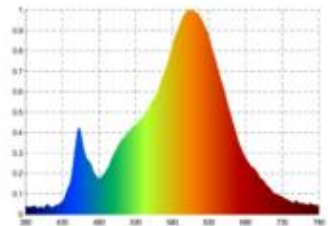

Datasheet
5726501

Einbauleuchte 68 Diled 10W 610lm 2700K-2100K

Dimmable yes

Our 10W **Diled Downlight** is the successor of the successful Haled series from Sigor. The unique reflector perfectly imitates that of a halogen variant. Due to the high color rendering index, an almost daylight-like color rendering is guaranteed. The recessed downlight has the Dim-To-Warm technology. It is characterized by the lowering of the light color when dimming from 2,700K to 2,100K, as with a traditional incandescent lamp. The recessed luminaire is equipped with the latest LED technology and thus has high dimmer compatibility. The power supply is provided by an integrated driver. Especially important in the object: we offer 3-year warranty and vouch for the high-quality workmanship and durability.

Recommended dimmer: www.sigor.de/dimmerliste

610 lm	luminous flux [lm]
10,00 Watt	rated power
2700-2100 K	colour temperature
Ra>95	colour rendering
<5 sdcms	colour consistency
36°	beam angle
stahl	Colour housing
IP20	type of protection
-10° - 30°C	temperature range in operation
0.9	power factor
230 V AC	voltage
50/60 Hz	operating frequency
45 mA	current
10 kWh/1000h	energy consumption
<1.0 s	warm-up time up to 60% of the full light output
<0.5 s	starting time
Ø 50.000 h	nominal life time
L80B10	rated life time L70/B50
0.8	lumen maintenance factor at the end of the nominal life

Spectral power distribution
in the range 180 - 800 nm

Sigor
5726501

A	
B	
C	
D	
E	
F	
G	G

10
kWh/1000h

2019/2015

5726501

Einbauleuchte 68 Diled 10W 610lm 2700K-2100K

as of: 25.03.2025