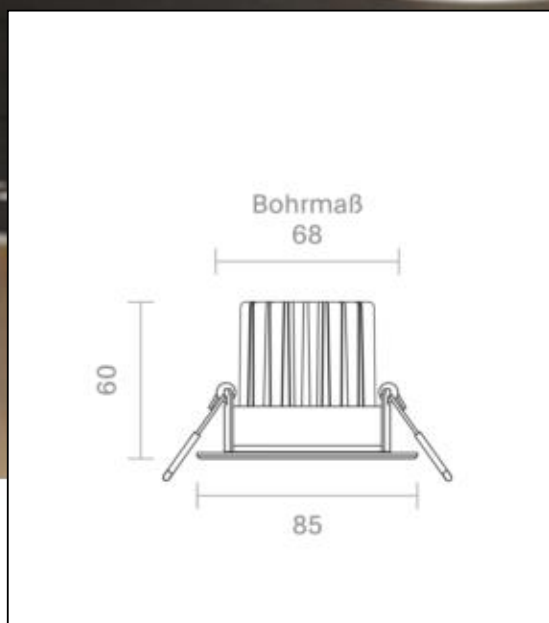

Datasheet
5726601

Einbauleuchte Diled 10W 640lm 2700K dim

Dimmable yes

Our 10W **Diled Downlight** is the successor of the successful Haled series from Sigor. The unique reflector perfectly imitates that of a halogen version. The reflector can be tilted up to 50°. The high colour rendering index guarantees a colour rendering that is almost similar to daylight. The recessed downlight has a brilliant light colour of 3,000K and makes everything shine in a beautiful light. The recessed luminaire is equipped with the latest LED technology and is therefore highly compatible with dimmers. Power is supplied via an integrated driver. Particularly important in the property: we offer a 3-year guarantee and vouch for the high-quality workmanship and durability.

Recommended dimmer: www.sigor.de/dimmerliste

640 lm	luminous flux [lm]
10,00 Watt	rated power
2700 K	colour temperature
Ra>95	colour rendering
<5 sdcn	colour consistency
36°	beam angle
stahl	Colour housing
IP20	type of protection
-10° - 30°C	temperature range in operation
0.9	power factor
230 V AC	voltage
50/60 Hz	operating frequency
230 mA	current
10 kWh/1000h	energy consumption
<1.0 s	warm-up time up to 60% of the full light output
<0.5 s	starting time
Ø 50.000 h	nominal life time
L80B10	rated life time L70/B50
0,8	lumen maintenance factor at the end of the nominal life

Spectral power distribution
in the range 180 - 800 nm

Sigor
5726601

A	
B	
C	
D	
E	
F	
G	G

10
kWh/1000h

2019/2015

5726601

Einbauleuchte Diled 10W 640lm 2700K dim

Manual: