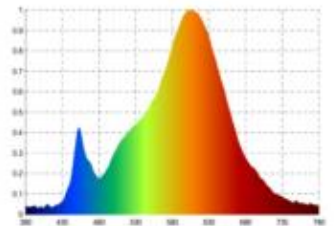

Datasheet
5726601

Einbauleuchte Diled 10W 640lm 2700K dim

Dimmable yes

Our 10W **Diled Downlight** is the successor of the successful Haled series from Sigor. The unique reflector perfectly imitates that of a halogen version. The reflector can be tilted up to 50°. The high colour rendering index guarantees a colour rendering that is almost similar to daylight. The recessed downlight has a brilliant light colour of 3,000K and makes everything shine in a beautiful light. The recessed luminaire is equipped with the latest LED technology and is therefore highly compatible with dimmers. Power is supplied via an integrated driver. Particularly important in the property: we offer a 3-year guarantee and vouch for the high-quality workmanship and durability.

Recommended dimmer: www.sigor.de/dimmerliste

640 lm	luminous flux [lm]
10,00 Watt	rated power
2700 K	colour temperature
Ra>95	colour rendering
<5 sdcn	colour consistency
36°	beam angle
stahl	Colour housing
IP20	type of protection
-10° - 30°C	temperature range in operation
0.9	power factor
230 V AC	voltage
50/60 Hz	operating frequency
230 mA	current
10 kWh/1000h	energy consumption
<1.0 s	warm-up time up to 60% of the full light output
<0.5 s	starting time
Ø 50.000 h	nominal life time
L80B10	rated life time L70/B50
0,8	lumen maintenance factor at the end of the nominal life

Spectral power distribution
in the range 180 - 800 nm

Sigor
5726601

A	
B	
C	
D	
E	
F	
G	G

10
kWh/1000h

2019/2015

5726601

Einbauleuchte Diled 10W 640lm 2700K dim

Manual: