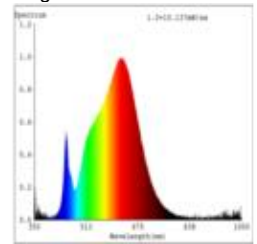

Datasheet
5726701

Einbauleuchte Diled 10W 640lm 3000K dim

Dimmable yes

Our 10W **Diled Downlight** is the successor of the successful Haled series from Sigor. The unique reflector perfectly imitates that of a halogen version. The reflector can be tilted up to 50°. The high colour rendering index guarantees a colour rendering that is almost similar to daylight. The recessed downlight has a brilliant light colour of 3,000K and makes everything shine in a beautiful light. The recessed luminaire is equipped with the latest LED technology and is therefore highly compatible with dimmers. Power is supplied via an integrated driver. Particularly important in the property: we offer a 3-year guarantee and vouch for the high-quality workmanship and durability.

Recommended dimmer: www.sigor.de/dimmerliste

640 lm	luminous flux [lm]
10,00 Watt	rated power
3000 K	colour temperature
Ra>95	colour rendering
<5 sdcn	colour consistency
36°	beam angle
stahl	Colour housing
IP20	type of protection
-10° - 30°C	temperature range in operation
0.9	power factor
230 V AC	voltage
50/60 Hz	operating frequency
230 mA	current
10 kWh/1000h	energy consumption
<1.0 s	warm-up time up to 60% of the full light output
<0.5 s	starting time
Ø 50.000 h	nominal life time
L80B10	rated life time L70/B50
0.8	lumen maintenance factor at the end of the nominal life

Spectral power distribution
in the range 180 - 800 nm

Sigor
5726701

A	
B	
C	
D	
E	
F	
G	G

10
kWh/1000h

2019/2015

5726701

Einbauleuchte Diled 10W 640lm 3000K dim

Manual: