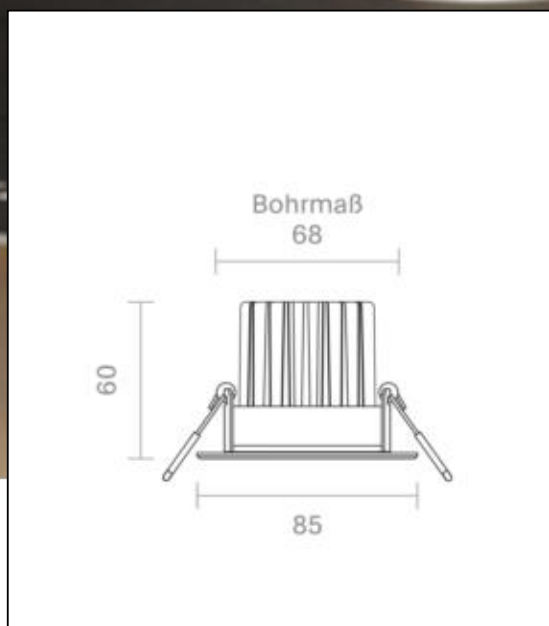

Datasheet
5726701

Einbauleuchte Diled 10W 640lm 3000K dim

Dimmable yes

Our 10W **Diled Downlight** is the successor of the successful Haled series from Sigor. The unique reflector perfectly imitates that of a halogen version. The reflector can be tilted up to 50°. The high colour rendering index guarantees a colour rendering that is almost similar to daylight. The recessed downlight has a brilliant light colour of 3,000K and makes everything shine in a beautiful light. The recessed luminaire is equipped with the latest LED technology and is therefore highly compatible with dimmers. Power is supplied via an integrated driver. Particularly important in the property: we offer a 3-year guarantee and vouch for the high-quality workmanship and durability.

Recommended dimmer: www.sigor.de/dimmerliste

640 lm	luminous flux [lm]
10,00 Watt	rated power
3000 K	colour temperature
Ra>95	colour rendering
<5 sdcn	colour consistency
36°	beam angle
stahl	Colour housing
IP20	type of protection
-10° - 30°C	temperature range in operation
0.9	power factor
230 V AC	voltage
50/60 Hz	operating frequency
230 mA	current
10 kWh/1000h	energy consumption
<1.0 s	warm-up time up to 60% of the full light output
<0.5 s	starting time
Ø 50.000 h	nominal life time
L80B10	rated life time L70/B50
0.8	lumen maintenance factor at the end of the nominal life

Spectral power distribution
in the range 180 - 800 nm

Sigor
5726701

A	
B	
C	
D	
E	
F	
G	G

10
kWh/1000h

2019/2015

5726701

Einbauleuchte Diled 10W 640lm 3000K dim

Manual: