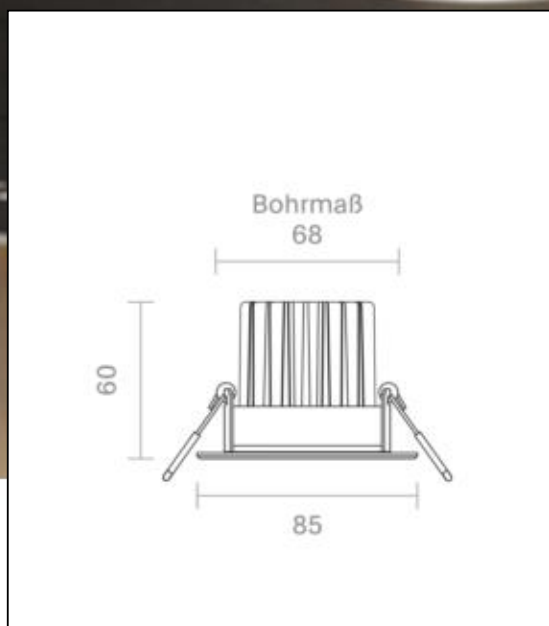

Datasheet
5726801

Einbauleuchte Diled 10W 730lm 4000K dim

Dimmable yes

Our 6W **Diled Downlight** is the successor of the successful Haled series from Sigor. The unique reflector perfectly imitates that of a halogen variant. The reflector can be tilted up to 50°. Due to the high color rendering index, an almost daylight-like color rendering is guaranteed. The recessed downlight has a brilliant light color of 4,000K and makes everything shine in a beautiful light. The recessed luminaire is equipped with the latest LED technology and thus has a high dimmer compatibility. The power supply is via an integrated driver. Especially important in the object: we offer 3-year warranty and vouch for the high-quality workmanship and durability.

Recommended dimmer: www.sigor.de/dimmerliste

| | |
|--------------|---|
| 730 lm | luminous flux [lm] |
| 10,00 Watt | rated power |
| 4000 K | colour temperature |
| Ra>95 | colour rendering |
| <5 sdcms | colour consistency |
| 36° | beam angle |
| stahl | Colour housing |
| IP20 | type of protection |
| -10° - 30°C | temperature range in operation |
| 0.9 | power factor |
| 230 V AC | voltage |
| 50/60 Hz | operating frequency |
| 230 mA | current |
| 10 kWh/1000h | energy consumption |
| <1.0 s | warm-up time up to 60% of the full light output |
| <0.5 s | starting time |
| Ø 50.000 h | nominal life time |
| L80B10 | rated life time L70/B50 |
| 0.8 | lumen maintenance factor at the end of the nominal life |

Spectral power distribution
in the range 180 - 800 nm

Sigor
5726801

| | |
|---|-----|
| A | |
| B | |
| C | |
| D | |
| E | |
| F | ← F |
| G | |

10
kWh/1000h

2019/2015

5726801

Einbauleuchte Diled 10W 730lm 4000K dim