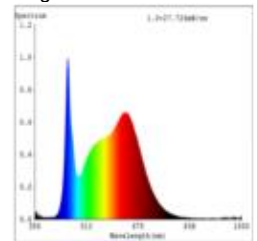

Datasheet
5726801

Einbauleuchte Diled 10W 730lm 4000K dim

Dimmable yes

Our 6W **Diled Downlight** is the successor of the successful Haled series from Sigor. The unique reflector perfectly imitates that of a halogen variant. The reflector can be tilted up to 50°. Due to the high color rendering index, an almost daylight-like color rendering is guaranteed. The recessed downlight has a brilliant light color of 4,000K and makes everything shine in a beautiful light. The recessed luminaire is equipped with the latest LED technology and thus has a high dimmer compatibility. The power supply is via an integrated driver. Especially important in the object: we offer 3-year warranty and vouch for the high-quality workmanship and durability.

Recommended dimmer: www.sigor.de/dimmerliste

| | |
|--------------|---|
| 730 lm | luminous flux [lm] |
| 10,00 Watt | rated power |
| 4000 K | colour temperature |
| Ra>95 | colour rendering |
| <5 sdcms | colour consistency |
| 36° | beam angle |
| stahl | Colour housing |
| IP20 | type of protection |
| -10° - 30°C | temperature range in operation |
| 0.9 | power factor |
| 230 V AC | voltage |
| 50/60 Hz | operating frequency |
| 230 mA | current |
| 10 kWh/1000h | energy consumption |
| <1.0 s | warm-up time up to 60% of the full light output |
| <0.5 s | starting time |
| Ø 50.000 h | nominal life time |
| L80B10 | rated life time L70/B50 |
| 0.8 | lumen maintenance factor at the end of the nominal life |

Spectral power distribution
in the range 180 - 800 nm

Sigor
5726801

| | |
|---|-----|
| A | |
| B | |
| C | |
| D | |
| E | |
| F | ← F |
| G | |

10
kWh/1000h

2019/2015

5726801

Einbauleuchte Diled 10W 730lm 4000K dim