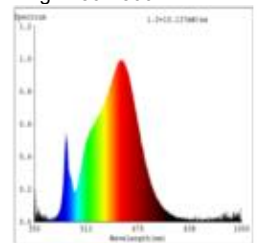

Datasheet
5727701

Einbauleuchte Diled 6W 380lm 3000K

Our 6W **Diled Downlight** is the successor of the successful Haled series from Sigor. The unique reflector perfectly imitates that of a halogen variant. The reflector can be tilted up to 50°. Due to the high color rendering index, an almost daylight-like color rendering is guaranteed. The recessed downlight has a brilliant light color of 3,000K and lets everything shine in a beautiful light. The recessed downlight is equipped with the latest LED technology and thus has a high dimmer compatibility. The power supply is provided by an integrated driver. Especially important in the object: we offer 3-year warranty and vouch for the high-quality workmanship and durability.

Dimmable: yes

Recommended dimmer: www.sigor.de/dimmerliste

380 lm	luminous flux [lm]
6,00 Watt	rated power
3000 K	colour temperature
Ra>95	colour rendering
<5 sdcms	colour consistency
36°	beam angle
anthrazit	Colour housing
IP20	type of protection
-20° - 40°C	temperature range in operation
0.9	power factor
230 V AC	voltage
50/60 Hz	operating frequency
28 mA	current
6 kWh/1000h	energy consumption
<1.0 s	warm-up time up to 60% of the full light output
<0.5 s	starting time
Ø 50.000 h	nominal life time
L80B10	rated life time L70/B50
0.8	lumen maintenance factor at the end of the nominal life

Spectral power distribution
in the range 180 - 800 nm

Sigor
5727701

A	
B	
C	
D	
E	
F	
G	G

6
kWh/1000h

2019/2015

5727701

Einbauleuchte Diled 6W 380lm 3000K

Manual: