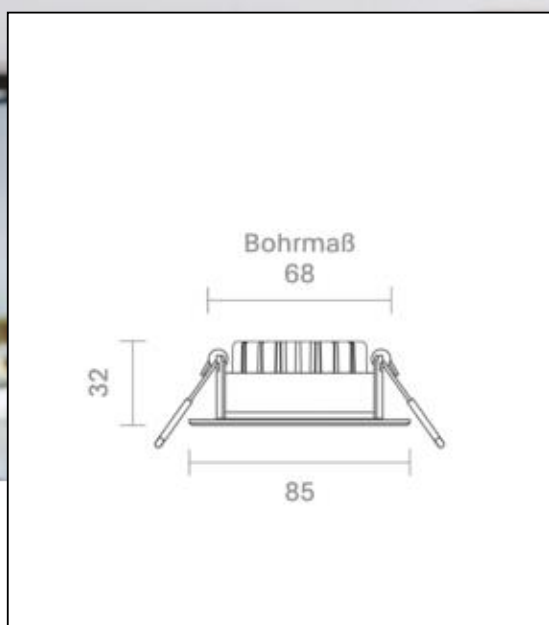

Spectral power distribution
in the range 180 - 800 nm

Sigor
5727701

A	
B	
C	
D	
E	
F	
G	G

6
kWh/1000h

2019/2015

5727701

Einbauleuchte Diled 6W 380lm 3000K

Manual: