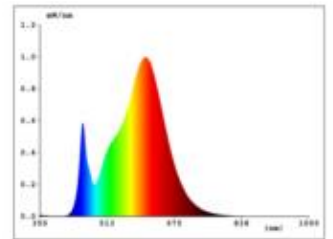

Recommended dimmer: www.sigor.de/dimmerliste

| | |
|-------------|---|
| 350 lm | luminous flux [lm] |
| 6,00 Watt | rated power |
| 3000 K | colour temperature |
| Ra>95 | colour rendering |
| <5 sdcn | colour consistency |
| 32° | beam angle |
| weiß | Colour housing |
| IP20 | type of protection |
| -20° - 40°C | temperature range in operation |
| 0.9 | power factor |
| 230 V AC | voltage |
| 50/60 Hz | operating frequency |
| 28 mA | current |
| 6 kWh/1000h | energy consumption |
| <1.0 s | warm-up time up to 60% of the full light output |
| <0.5 s | starting time |
| Ø 40.000 h | nominal life time |
| L70B50 | rated life time L70/B50 |
| 0.7 | lumen maintenance factor at the end of the nominal life |

Spectral power distribution in the range 180 - 800 nm

Sigor
5727901

| | |
|---|---|
| A | |
| B | |
| C | |
| D | |
| E | |
| F | |
| G | G |

6
kWh/1000h

2019/2015

as of: 28.03.2024