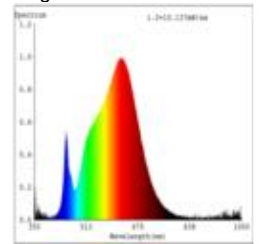

Datasheet
5731201

6W Diled GU10 375lm 3000K 36° dim

Dimmable: yes

Our 6W **Diled GU10** is the successor of the successful Haled series from Sigor. The unique reflector perfectly imitates that of a halogen version. The reflector can be tilted up to 50°. The high colour rendering index guarantees a colour rendering that is almost similar to daylight. The recessed downlight has a brilliant light colour of 3,000K and makes everything shine in a beautiful light. The GU10 is equipped with the latest LED technology and is therefore highly compatible with dimmers. Particularly important in the property: we offer a 3-year guarantee and vouch for the high-quality workmanship and durability.

Recommended dimmer: www.sigor.de/dimmerliste

375 lm	luminous flux [lm]
6,00 Watt	rated power
40 Watt	equivalent incandescent lighting
3000 K	colour temperature
Ra>95	colour rendering
<5 sdcms	colour consistency
36°	beam angle
GU10	base
PAR16	outer bulb
	type of glass
100 mm	length
50 mm	diameter
IP20	type of protection
-10° - 30°C	temperature range in operation
	power factor
230 V AC	voltage
50/60 Hz	operating frequency
16 mA	current
6 kWh/1000h	energy consumption
<1,0 s	warm-up time up to 60% of the full light output
<0.5 s	starting time
Ø 40.000 h	nominal life time
L70B50	rated life time L70/B50
0.7	lumen maintenance factor at the end of the nominal life

Spectral power distribution
in the range 180 - 800 nm

Sigor
5731201

A	
B	
C	
D	
E	
F	
G	G

6
kWh/1000h

2019/2015

as of: 27.06.2023