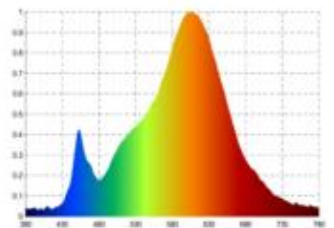

Datasheet
5734101

Einbauleuchte 68 Diled Eckig 6W 370lm 2700K

Our 6W Downlights 68 Diled are characterized by a compact design with an ultra-flat installation depth of 32mm and direct connection to 230 V. Visually, they are almost indistinguishable from a halogen lamp. Thanks to the radiation via the reflector, the light is completely glare-free. The recessed downlight has a brilliant light color of 2,700K and lets everything shine in a beautiful light. Our Diled sets the tone in a white die-cast housing. The recessed luminaire is equipped with the latest LED technology and is therefore highly dimmer-compatible. Power is supplied via an integrated driver.

Dimmable yes

Recommended dimmer: www.sigor.de/dimmerliste

370 lm	luminous flux [lm]
6,00 Watt	rated power
2700 K	colour temperature
Ra>95	colour rendering
<5 sdcms	colour consistency
36°	beam angle
weiss	Colour housing
IP20	type of protection
-20° - 40°C	temperature range in operation
0.9	power factor
230 V AC	voltage
50/60 Hz	operating frequency
28 mA	current
6 kWh/1000h	energy consumption
<1,0 s	warm-up time up to 60% of the full light output
<0,5 s	starting time
Ø 50.000 h	nominal life time
L80B10	rated life time L70/B50
0.8	lumen maintenance factor at the end of the nominal life

Spectral power distribution
in the range 180 - 800 nm

Sigor
5734101

A	
B	
C	
D	
E	
F	
G	G

6
kWh/1000h

2019/2015

5734101

Einbauleuchte 68 Diled Eckig 6W 370lm 2700K

as of: 09.08.2024