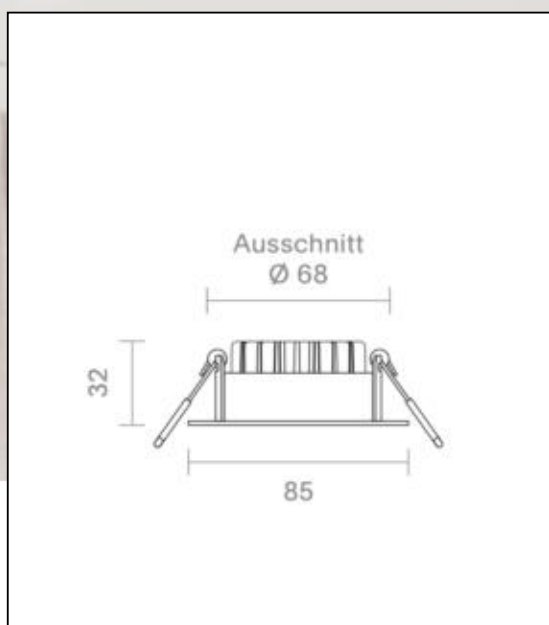

Datasheet
5734101

Einbauleuchte 68 Diled Eckig 6W 370lm 2700K

Our 6W Downlights 68 Diled are characterized by a compact design with an ultra-flat installation depth of 32mm and direct connection to 230 V. Visually, they are almost indistinguishable from a halogen lamp. Thanks to the radiation via the reflector, the light is completely glare-free. The recessed downlight has a brilliant light color of 2,700K and lets everything shine in a beautiful light. Our Diled sets the tone in a white die-cast housing. The recessed luminaire is equipped with the latest LED technology and is therefore highly dimmer-compatible. Power is supplied via an integrated driver.

Dimmable yes

Recommended dimmer: www.sigor.de/dimmerliste

370 lm	luminous flux [lm]
6,00 Watt	rated power
2700 K	colour temperature
Ra>95	colour rendering
<5 sdcms	colour consistency
36°	beam angle
weiss	Colour housing
IP20	type of protection
-20° - 40°C	temperature range in operation
0.9	power factor
230 V AC	voltage
50/60 Hz	operating frequency
28 mA	current
6 kWh/1000h	energy consumption
<1,0 s	warm-up time up to 60% of the full light output
<0,5 s	starting time
Ø 50.000 h	nominal life time
L80B10	rated life time L70/B50
0.8	lumen maintenance factor at the end of the nominal life

Spectral power distribution
in the range 180 - 800 nm

Sigor
5734101

A	
B	
C	
D	
E	
F	
G	G

6
kWh/1000h

2019/2015

5734101

Einbauleuchte 68 Diled Eckig 6W 370lm 2700K

as of: 09.08.2024