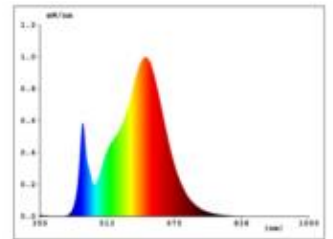

**Datasheet**  
**5734201**

**Einbauleuchte 68 Diled Eckig 6W 380lm 3000K**

Our 6W Downlights 68 Diled are characterized by a compact design with an ultra-flat installation depth of 32mm and direct connection to 230 V. Visually, they are almost indistinguishable from a halogen lamp. Thanks to the radiation via the reflector, the light is completely glare-free. The recessed downlight has a brilliant light color of 3,000K and lets everything shine in a beautiful light. Our Diled sets the tone in a white die-cast housing. The recessed luminaire is equipped with the latest LED technology and is therefore highly dimmer-compatible. Power is supplied via an integrated driver.

Dimmable yes

Recommended dimmer: [www.sigor.de/dimmerliste](http://www.sigor.de/dimmerliste)

380 lm	luminous flux [lm]
6,00 Watt	rated power
3000 K	colour temperature
Ra>95	colour rendering
<5 sdcms	colour consistency
36°	beam angle
weiss	Colour housing
IP20	type of protection
-20° - 40°C	temperature range in operation
0.9	power factor
230 V AC	voltage
50/60 Hz	operating frequency
28 mA	current
6 kWh/1000h	energy consumption
<1.0 s	warm-up time up to 60% of the full light output
<0.5 s	starting time
Ø 50.000 h	nominal life time
L80B10	rated life time L70/B50
0,8	lumen maintenance factor at the end of the nominal life

Spectral power distribution  
in the range 180 - 800 nm

**Sigor**  
5734201

A	
B	
C	
D	
E	
F	
G	G

**6**  
kWh/1000h

2019/2015

5734201

Einbauleuchte 68 Diled Eckig 6W 380lm 3000K

as of: 09.08.2024