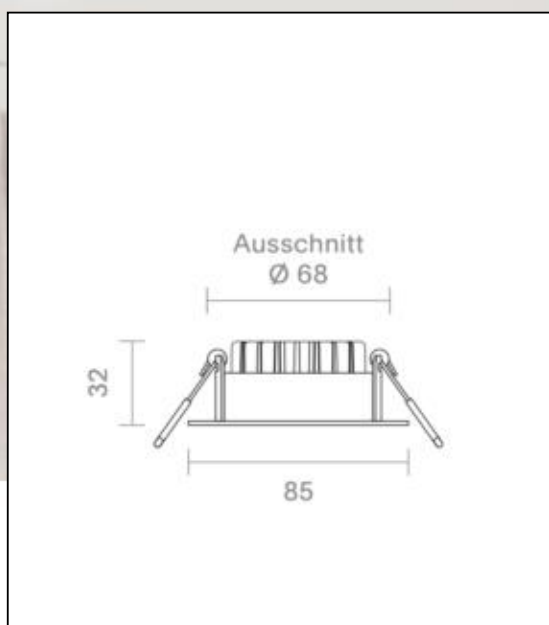

**Datasheet**  
**5734201**

**Einbauleuchte 68 Diled Eckig 6W 380lm 3000K**

Our 6W Downlights 68 Diled are characterized by a compact design with an ultra-flat installation depth of 32mm and direct connection to 230 V. Visually, they are almost indistinguishable from a halogen lamp. Thanks to the radiation via the reflector, the light is completely glare-free. The recessed downlight has a brilliant light color of 3,000K and lets everything shine in a beautiful light. Our Diled sets the tone in a white die-cast housing. The recessed luminaire is equipped with the latest LED technology and is therefore highly dimmer-compatible. Power is supplied via an integrated driver.

Dimmable yes

Recommended dimmer: [www.sigor.de/dimmerliste](http://www.sigor.de/dimmerliste)

380 lm	luminous flux [lm]
6,00 Watt	rated power
3000 K	colour temperature
Ra>95	colour rendering
<5 sdcms	colour consistency
36°	beam angle
weiss	Colour housing
IP20	type of protection
-20° - 40°C	temperature range in operation
0.9	power factor
230 V AC	voltage
50/60 Hz	operating frequency
28 mA	current
6 kWh/1000h	energy consumption
<1.0 s	warm-up time up to 60% of the full light output
<0.5 s	starting time
Ø 50.000 h	nominal life time
L80B10	rated life time L70/B50
0,8	lumen maintenance factor at the end of the nominal life

Spectral power distribution  
in the range 180 - 800 nm

**Sigor**  
5734201

A	
B	
C	
D	
E	
F	
G	G

**6**  
kWh/1000h

2019/2015

5734201

Einbauleuchte 68 Diled Eckig 6W 380lm 3000K

as of: 09.08.2024