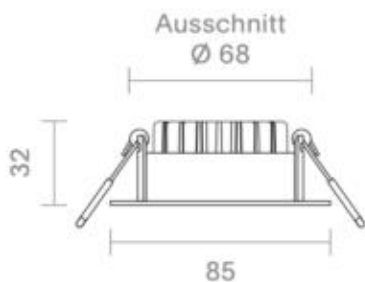

Datasheet
5734501

Einbauleuchte 68 Diled Eckig 6W 380lm 3000K

Our 6W Downlights 68 Diled are characterized by a compact design with an ultra-flat installation depth of 32mm and direct connection to 230 V. Visually, they are almost indistinguishable from a halogen lamp. Thanks to the radiation via the reflector, the light is completely glare-free. The recessed downlight has a brilliant light color of 3,000K and lets everything shine in a beautiful light. Our Diled sets the tone in a white die-cast housing. The recessed luminaire is equipped with the latest LED technology and is therefore highly dimmer-compatible. Power is supplied via an integrated driver.

Dimmable yes

Recommended dimmer: www.sigor.de/dimmerliste

380 lm	luminous flux [lm]
6,00 Watt	rated power
3000 K	colour temperature
Ra>95	colour rendering
<5 sdcn	colour consistency
36°	beam angle
stahl	Colour housing
IP20	type of protection
-20° - 40°C	temperature range in operation
0.9	power factor
230 V AC	voltage
50/60 Hz	operating frequency
28 mA	current
6 kWh/1000h	energy consumption
<1.0 s	warm-up time up to 60% of the full light output
<0.5 s	starting time
Ø 50.000 h	nominal life time
L80B10	rated life time L70/B50
0,8	lumen maintenance factor at the end of the nominal life

Spectral power distribution
in the range 180 - 800 nm

Sigor
5734501

A	
B	
C	
D	
E	
F	
G	G

6
kWh/1000h

2019/2015

5734501

Einbauleuchte 68 Diled Eckig 6W 380lm 3000K

as of: 09.08.2024