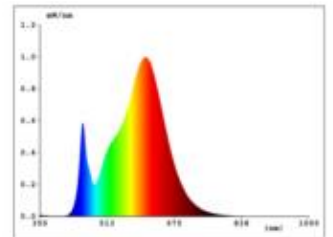

Datasheet
5734501

Einbauleuchte 68 Diled Eckig 6W 380lm 3000K

Our 6W Downlights 68 Diled are characterized by a compact design with an ultra-flat installation depth of 32mm and direct connection to 230 V. Visually, they are almost indistinguishable from a halogen lamp. Thanks to the radiation via the reflector, the light is completely glare-free. The recessed downlight has a brilliant light color of 3,000K and lets everything shine in a beautiful light. Our Diled sets the tone in a white die-cast housing. The recessed luminaire is equipped with the latest LED technology and is therefore highly dimmer-compatible. Power is supplied via an integrated driver.

Dimmable yes

Recommended dimmer: www.sigor.de/dimmerliste

380 lm	luminous flux [lm]
6,00 Watt	rated power
3000 K	colour temperature
Ra>95	colour rendering
<5 sdcn	colour consistency
36°	beam angle
stahl	Colour housing
IP20	type of protection
-20° - 40°C	temperature range in operation
0.9	power factor
230 V AC	voltage
50/60 Hz	operating frequency
28 mA	current
6 kWh/1000h	energy consumption
<1.0 s	warm-up time up to 60% of the full light output
<0.5 s	starting time
Ø 50.000 h	nominal life time
L80B10	rated life time L70/B50
0,8	lumen maintenance factor at the end of the nominal life

Spectral power distribution
in the range 180 - 800 nm

Sigor
5734501

A	
B	
C	
D	
E	
F	
G	G

6
kWh/1000h

2019/2015

5734501

Einbauleuchte 68 Diled Eckig 6W 380lm 3000K

as of: 09.08.2024