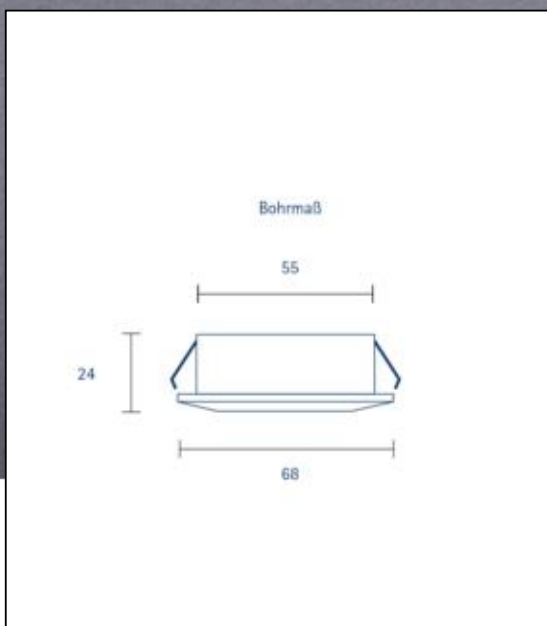

G

4 kWh/1000h

2019/2015

as of: 01.02.2022

Page: 1

5775133

Einbauleuchte HALED 68mm weiss

Manual: