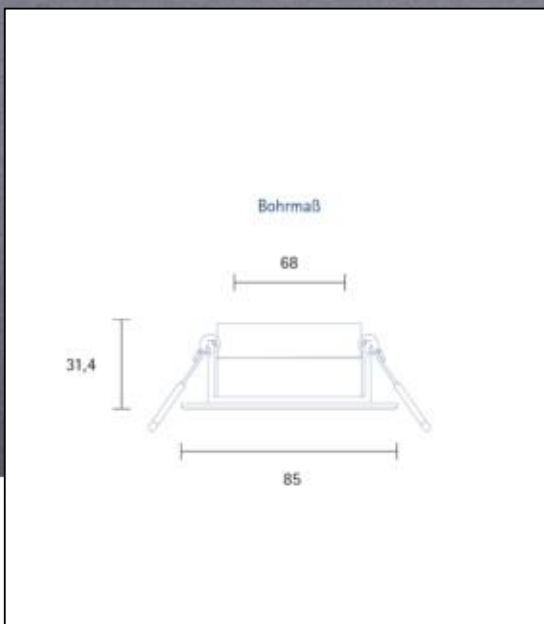

5775333

Einbauleuchte HALED 85mm weiss

Manual:

<https://shop.sigor.de/media/pdf/5775333_manual.pdf>

as of: 01.02.2022

Page: 2