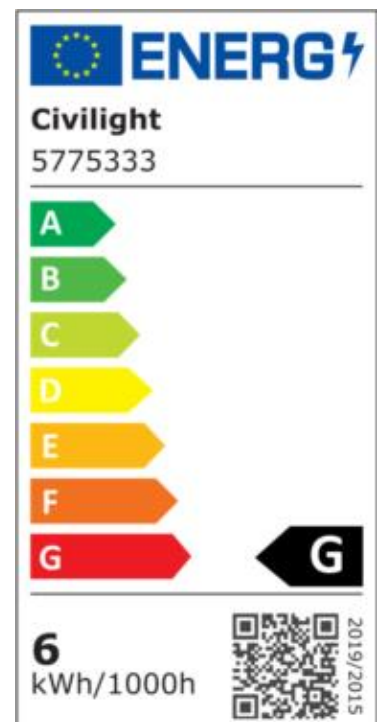

Datasheet

5775333

Einbauleuchte HALED 85mm weiss

Dimmable:

Our 6W **recessed downlight HALED** from Civilight is our premium downlight product. The unique reflector perfectly imitates that of a halogen variant. The reflector can be tilted up to 50°. Due to the high color rendering index, an almost daylight-like color rendering is guaranteed. The recessed downlight features Civilight's Dim-To-Warm technology. It features the lowering of the light color when dimming from 2,700K to 2,300K, just like a traditional incandescent lamp. The recessed luminaire is equipped with the latest LED technology and thus has high dimmer compatibility. The power supply is provided by an integrated driver. Especially important in the object: we offer 3-year warranty and vouch for the high-quality workmanship and durability. If you would like to know with which dimmers this product is compatible, please follow the link to the test results from our own workshop.

Recommended dimmer: www.sigor.de/dimmerliste

400 lm	luminous flux [lm]
6,00 Watt	rated power
2700-2300 K	colour temperature
Ra>90	colour rendering
sdcn	colour consistency
36°	beam angle
weiß	Colour housing
IP20	type of protection
-20° - 40°C	temperature range in operation
0.8	power factor
230 V AC	voltage
50/60 Hz	operating frequency
34 mA	current
6 kWh/1000	energy consumption
<1,0 s	warm-up time up to 60% of the full light output
<0,5 s	starting time
Ø 25.000 h	nominal life time
L70B50	rated life time L70/B50
0.7	lumen maintenance factor at the end of the nominal life